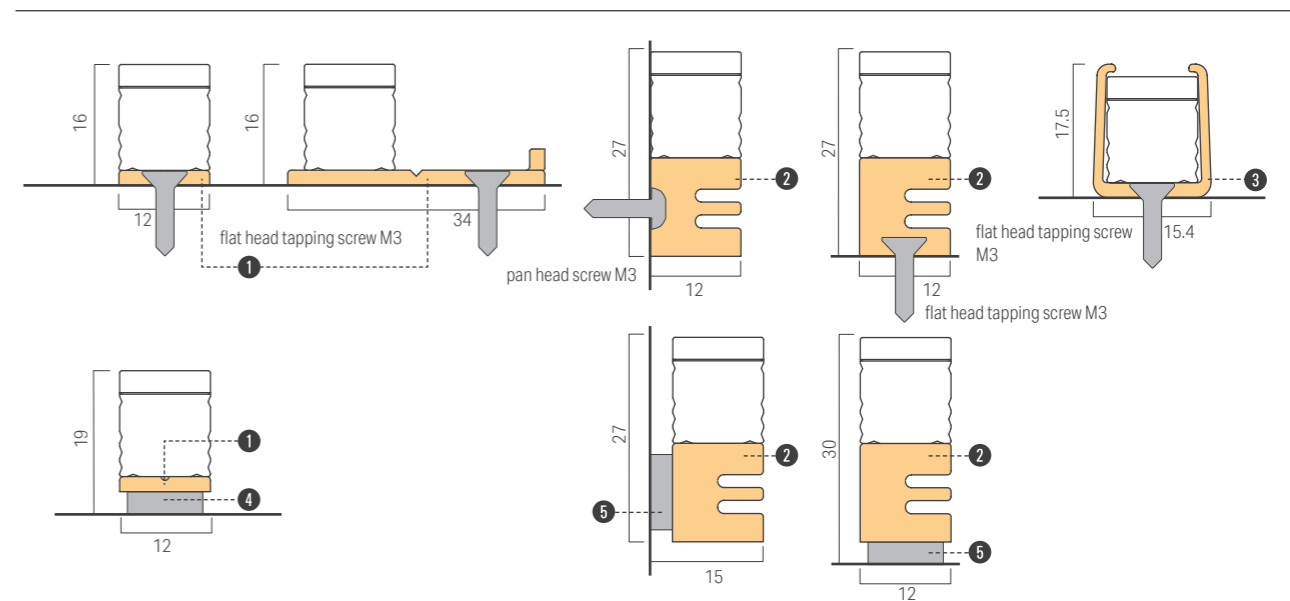

Cross sectional view with accessories

Accessories

1 Multiclip K for silux Attachment
Model No.: LSX-PTM-C
Attached with light fixture
3 pcs for 760mm or shorter
5 pcs for 810mm or longer

For extra order
3pcs/bag

Recommended no.
1pcs: Length 0060, 0110
2pcs: Length 0160 - 0560
3pcs: Length 0610 - 0810
4pcs: Length 0860 - 1260
5pcs: Length 1310 - 1410

2 Liftclip for silux
Model No.: LSX-PTL
2 pcs/1 bag

Liftclip is for hiding the connector behind the light fixture. There are two directions of fixing the liftclip.

Recommended no.
1pcs: Length 0060, 0110
2pcs: Length 0160 - 0560
3pcs: Length 0610 - 0810
4pcs: Length 0860 - 1260
5pcs: Length 1310 - 1410

3 Outerclip for silux
Model No.: LSX-PT-A
5 pcs/1 bag

Recommended number
1pcs: Length 0060, 0110
2pcs: Length 0160 - 0560
3pcs: Length 0610 - 0810
4pcs: Length 0860 - 1260
5pcs: Length 1310 - 1410

Outerclip is for the downwards installation.

4 Magnet Set A
Model No.: MG-A
5 pcs/1 bag

Used for installing light fixture with 1 Multiclip clip on metal plate. Metal plate is required by installer.

5 Magnet Set L
Model No.: MG-L
10 pcs/1 bag

Used for installing light fixture with 2 Lift clip on metal plate. Metal plate is required by installer.

6 Power supply cable 3M
Model No.: CAD-3000-MCNN-I
1 pcs per circuit for connecting the light fixture to power supply or dimmer driver.

7 Joint cable 1M
Model No.: CAD-1000-MCFC-I
Joint cable between two light fixtures

Recommended No. of clips & magnets

Length	0060-0110	0160-0560	0610-0760	0810-1260	1310-1410	
Attachment Multi clip	3 pcs	3 pcs	3 pcs	5 pcs	5 pcs	Unit of order
1 Multiclip	1 pcs	2 pcs	3 pcs	4 pcs	5 pcs	3 pcs/bag
2 Lift clip	1 pcs	1 pcs	2 pcs	2 pcs	2 pcs	2 pcs/bag
3 Magnet set A	1 pcs	2 pcs	3 pcs	4 pcs	5 pcs	5 pcs/bag
4 Magnet set L	2 pcs	4 pcs	6 pcs	8 pcs	10 pcs	10 pcs/bag
5 Outer clip	1 pcs	2 pcs	3 pcs	4 pcs	5 pcs	5 pcs/bag