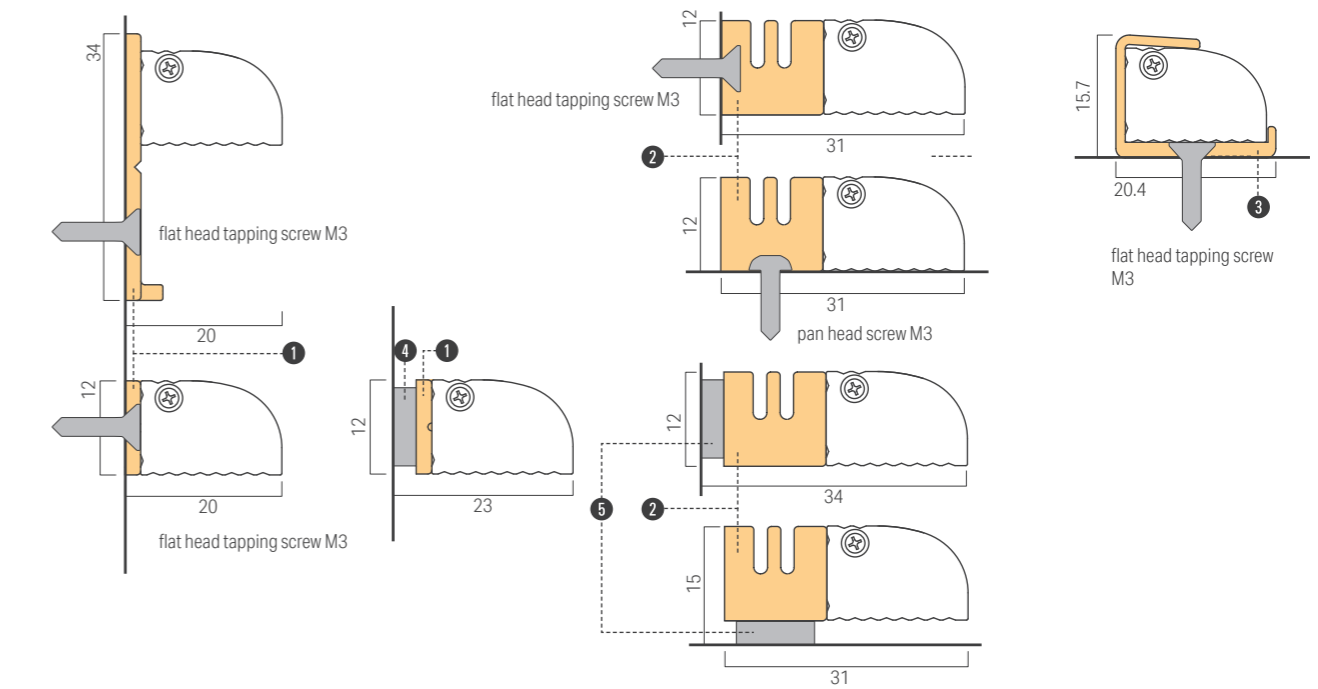

Cross sectional view with accessories

Accessories

1 Multiclip K for silux Attachments
Model No : LSX-PTM-C
Attached with light fixture
3 pcs for 760mm or shorter
5 pcs for 810mm or longer
For extra order
3 pcs / bag
Recommended no.
1pcs: Length 0060, 0110
2pcs: Length 0160 - 0560
3pcs: Length 0610 - 0810
4pcs: Length 0860 - 1260
5pcs: Length 1310 - 1410

2 Liftclip for silux
Model No : LSX-PTL
2 pcs / bag
Liftclip is for hiding the connector behind the light fixture. There are two directions of fixing the liftclip.
Recommended no.
1pcs: Length 0060, 0110
2pcs: Length 0160 - 0560
3pcs: Length 0610 - 0810
4pcs: Length 0860 - 1260
5pcs: Length 1310 - 1410

3 Outerclip for silux wide
Model No : LSXW-PT-A
5 pcs / bag
Recommended number
1pcs: Length 0060, 0110
2pcs: Length 0160 - 0560
3pcs: Length 0610 - 0810
4pcs: Length 0860 - 1260
5pcs: Length 1310 - 1410
Outerclip is for the downwards installation.

4 Magnet Set A
Model No : Model No : MG-A
5 pcs / bag
Used for installing light fixture with 1 Multiclip clip on metal plate. Metal plate is required by installer.

5 Magnet Set L
Model No : MG-L
10 pcs / bag
Used for installing light fixture with 2 Lift clip on metal plate. Metal plate is required by installer.

6 Power supply cable 3M
Model No : CAD-3000-MCNN-I
1 pc per circuit for connecting the light fixture to power supply or dimmer driver.

7 Joint cable 1M
Model No : CAD-1000-MCFC-I
Joint cable between two light fixtures