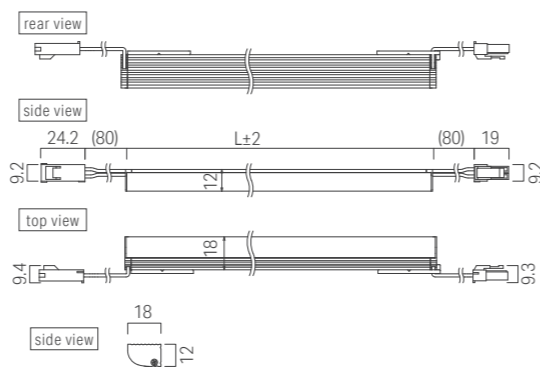

General Specification

Input voltage	DC24V
Environment	Indoors (no condensation)
Max. length per circuit	6m (2.1W/m, 4.2W/m, 6.4W/m, 10.8W/m) 5m (15.9W/m)
Material (body)	Polycarbonate, Aluminum
Attachments	1 Multiclip 3 pcs for 702mm or shorter 5 pcs for 823mm or longer
Accessories	1 Multiclip 2 Liftclip 3 Outerclip 4 Magnet set 6 Power supply cable 7 Joint cable
Certification	CE
Dimmable	Yes (0-10V/1-10V, DMX, DALI, PWM, Casambi)

External dimensions

Max. connectable length per PSU

Length of light fixture (70% loading factor) *: split into multiple circuits					PSU
2.1 W/m	4.2 W/m	6.4 W/m	10.8 W/m	15.9 W/m	
~16.5 m*	~8.2 m*	~5.5 m*	~3.2 m	~2.2 m	50W
~33.0 m*	~16.5 m*	~11.0 m*	~6.5 m*	~4.4 m	100W
~49.4 m*	~24.7 m*	~16.4 m*	~9.7 m*	~6.6 m*	150W