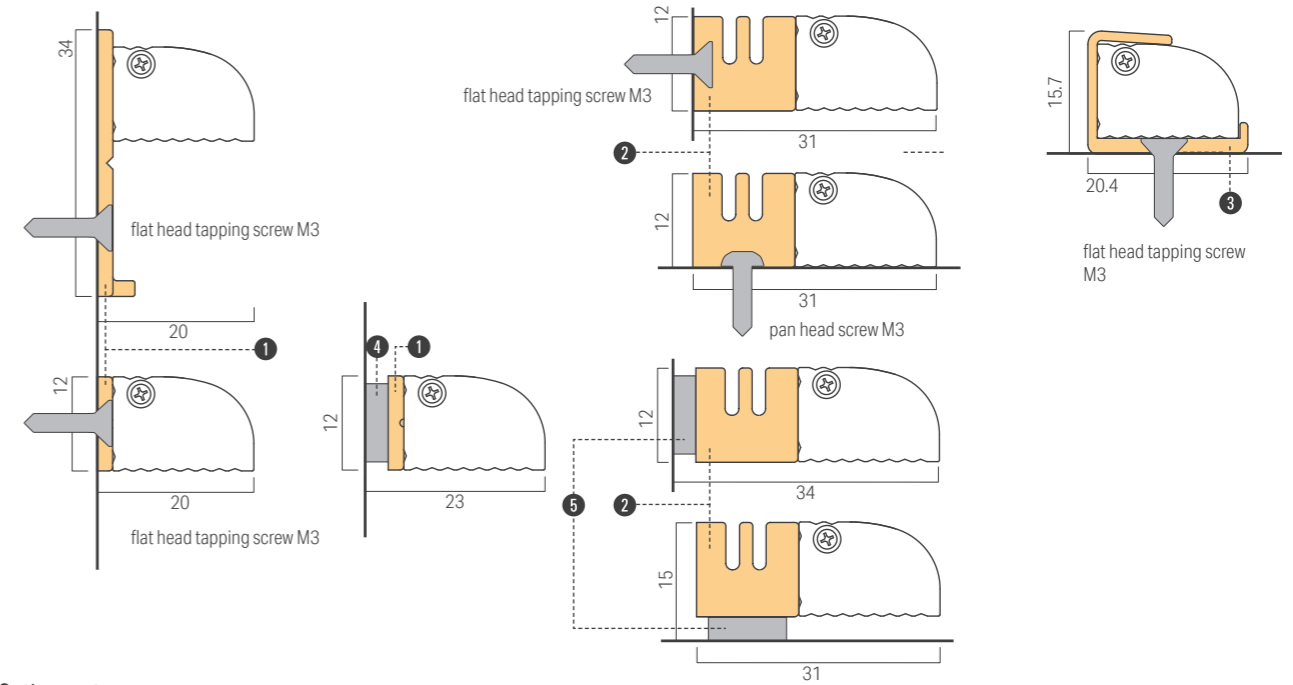

General Specification

Input voltage	DC24V
Environment	Indoors (no condensation)
Max. length per circuit	6m
Material (body)	Polycarbonate, Aluminum
Attachments	1 Multiclip 3 pcs for 702mm or shorter 5 pcs for 823mm or longer
Option parts	1 Multiclip 2 Liftclip 3 Outerclip 4 Magnet set 6 Power supply cable 7 Joint cable
Certification	CE, BIS
Dimmable	Yes (0-10V/1-10V, DMX, DALI, PWM)
Power Supplies	Required

External dimensions

Luci silux® wide K

Cross sectional view when installing optional items

Option parts

- Multiclip K for silux Attachment**
 Model No : LSX-PTM-C
 Attached with LED fixture
 3 pcs for 702mm or shorter
 5 pcs for 823mm or longer
 For extra order
 3 pcs / bag
 For magnet installation,
 please refer the required number
 of clip to the table on P.140.
- Liftclip for silux**
 Model No : LSX-PTL
 2 pcs / bag
 Liftclip is for hiding the connector
 behind the LED fixture.
 There are two directions
 of fixing the liftclip.
 For magnet installation,
 please refer the required number
 of clip to the table on P.140.
- Outerclip for silux wide**
 Model No : LSXW-PT-A
 5 pcs / bag
 Recommended number
 1 pc for 74 mm
 2 pcs for 259 mm to 509 mm
 3 pcs for 573 mm and 702 mm
 4 pcs for 823 mm to 1137 mm
 5 pcs for 1451 mm
 Outerclip is for the downwards emitting installation.
- Magnet Set A**
 Model No : MG-A
 5 pcs / bag
 Used for installing LED fixture with 1 Multiclip clip on metal plate.
 Metal plate is required by installer.
- Magnet Set L**
 Model No : MG-L
 10 pcs / bag
 Used for installing LED fixture with 2 Lift clip on metal plate.
 Metal plate is required by installer.
- Power supply cable 3M**
 Model No : CAD-3000-MCINN-I
 1 pc per circuit for connecting the LED fixture
 to power supply or dimmer driver.
- Joint cable 1M**
 Model No : CAD-1000-MCFC-I
 Joint cable between two LED fixtures