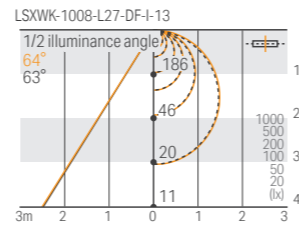

Luci silux® wide K LSXWK

Color management
MacAdam 3 step

3 years warranty

- Homogeneous rigid light with a quarter-circle shape
- 3 different wattage, 10 types of length
- Ideal for shelf and cove light by tilted light distribution

Model No.

LSXWK	-	-	-	-	-	-	-	-	-	-
Product Name	Length	Light source color	Cover Type	Environment	Wattage					
LSXWK	0074 0702 0259 0823 0388 1008 0509 1137 0573 1451	N : Natural white W : White WW : Warm white 3500K L30 : Warm white 3000K L27 : Warm white 2700K L24 : Warm white 2400K L21 : Warm white 2100K	DF : Diffuser	I : Indoor	13 : 13.3W/m 8 : 8.1W/m 4 : 4.3W/m					

Light Intensity Refer to P.151

Specification

Length	0074	0259	0388	0509	0573
Fitting length(L)	74 mm	259 mm	388 mm	509 mm	573 mm
Weight	17 g	47 g	79 g	90 g	108 g
Length	0702	0823	1008	1137	1451
Fitting length(L)	702 mm	823 mm	1008 mm	1137 mm	1451 mm
Weight	120 g	140 g	170 g	192 g	240 g