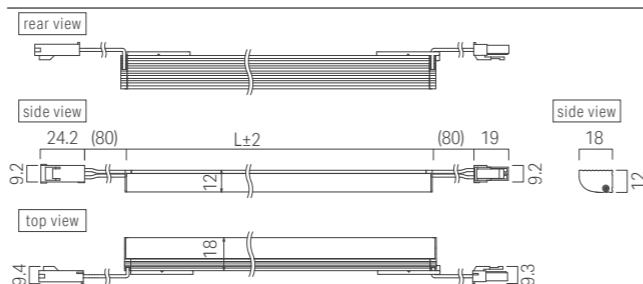

4.3 W/m series

Model No.	LSXWK-0074-DF-I-4	LSXWK-0259-DF-I-4	LSXWK-0388-DF-I-4	LSXWK-0509-DF-I-4	LSXWK-0573-DF-I-4		
Power consumption	0.3 W	1 W	1.6 W	2.1 W	2.4 W		
Model No.	LSXWK-0702-DF-I-4	LSXWK-0823-DF-I-4	LSXWK-1008-DF-I-4	LSXWK-1137-DF-I-4	LSXWK-1451-DF-I-4		
Power consumption	3 W	3.5 W	4.3 W	4.9 W	6.3 W		
Light source color	N 5000K	W 4000K	WW 3500K	L30 3000K	L27 2700K	L24 2400K	L21 2100K
@1008mm	Ra 93 ○ 279 lm	Ra 94 ○ 279 lm	Ra 94 ○ 267 lm	Ra 93 ○ 261 lm	Ra 93 ○ 249 lm	Ra 94 ○ 231 lm	Ra 90 ○ 201 lm
Luminaire efficacy	79.7 lm/W	79.7 lm/W	76.3 lm/W	74.6 lm/W	71.1 lm/W	66.0 lm/W	57.4 lm/W

General Specification

Input voltage	DC24V
Environment	Indoors (no condensation)
Max. length per circuit	6m
Material (body)	Polycarbonate, Aluminum
Attachments	1 Multiclip 3 pcs for 702mm or shorter 5 pcs for 823mm or longer
Option parts	1 Multiclip 2 Liftclip 3 Outerclip 4 Magnet set 6 Power supply cable 7 Joint cable
Certification	CE, BIS
Dimmable	Yes (0-10V/1-10V, DMX, DALI, PWM)
Power Supplies	Required

External dimensions