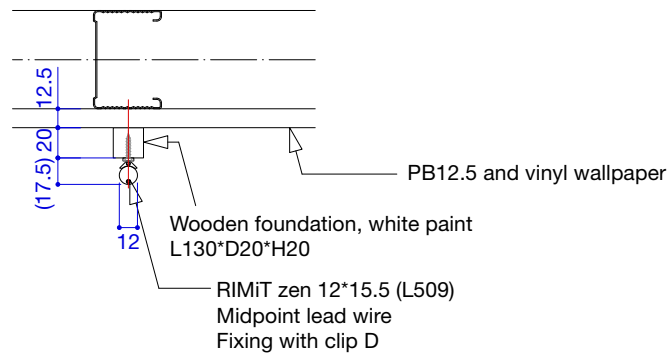

**【Bracket Light】**

**Drawing reference for fixture installation**

S=1/5, 1/2 (A3)

**Benefits:**

- Its 360° all-around luminescence provides an eye-catching visual effect, visible from all angles.
- A design that not only illuminates the space in front, but also casts a soft, indirect light on the wall behind.

**Horizontal cross section detail S=1/2**

**Wooden foundation S=1/2**