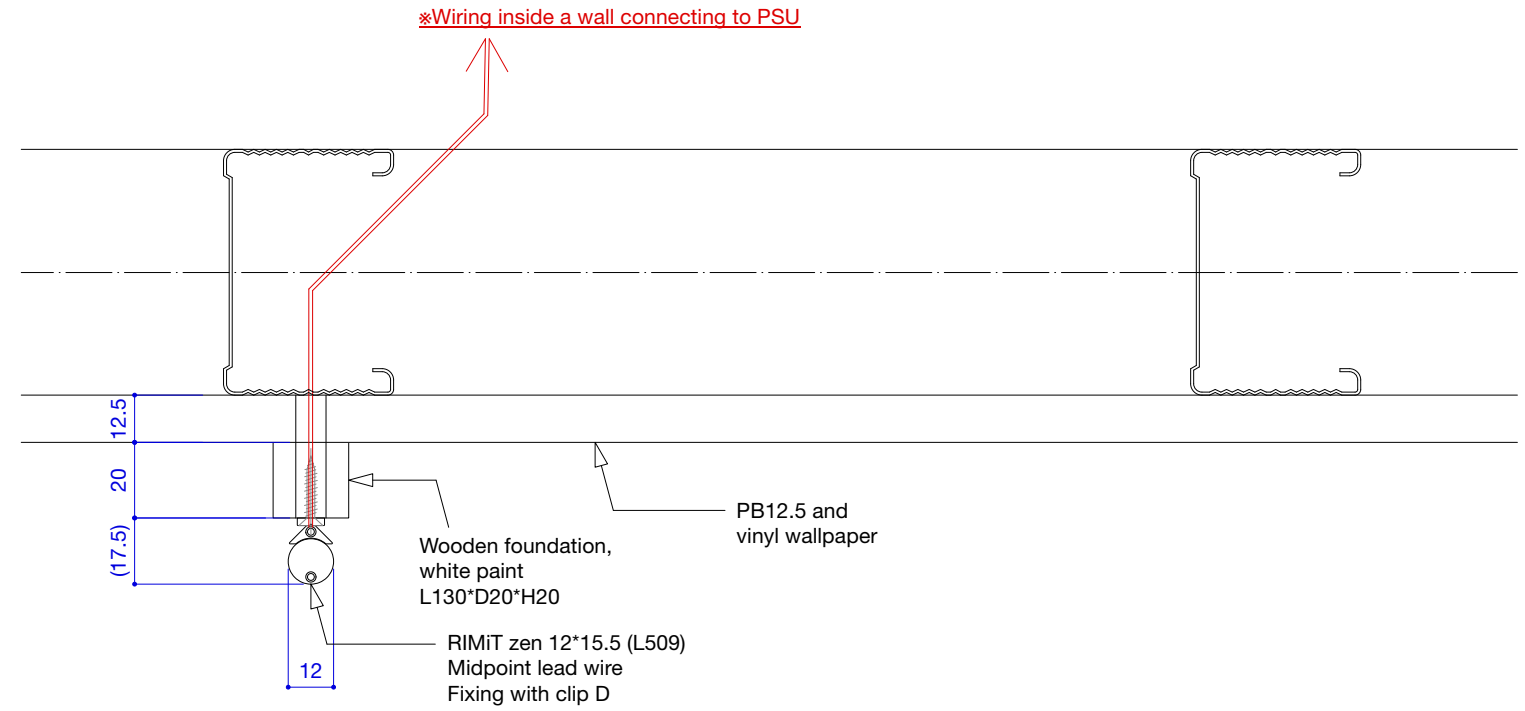

**【Bracket Light】**

**Drawing reference for fixture installation**

S=1/5, 1/2 (A3)

**Benefits:**

- Its 360° all-around luminescence provides an eye-catching visual effect, visible from all angles.
- A design that not only illuminates the space in front, but also casts a soft, indirect light on the wall behind.

**Horizontal cross section detail S=1/2**

**Wooden foundation S=1/2**