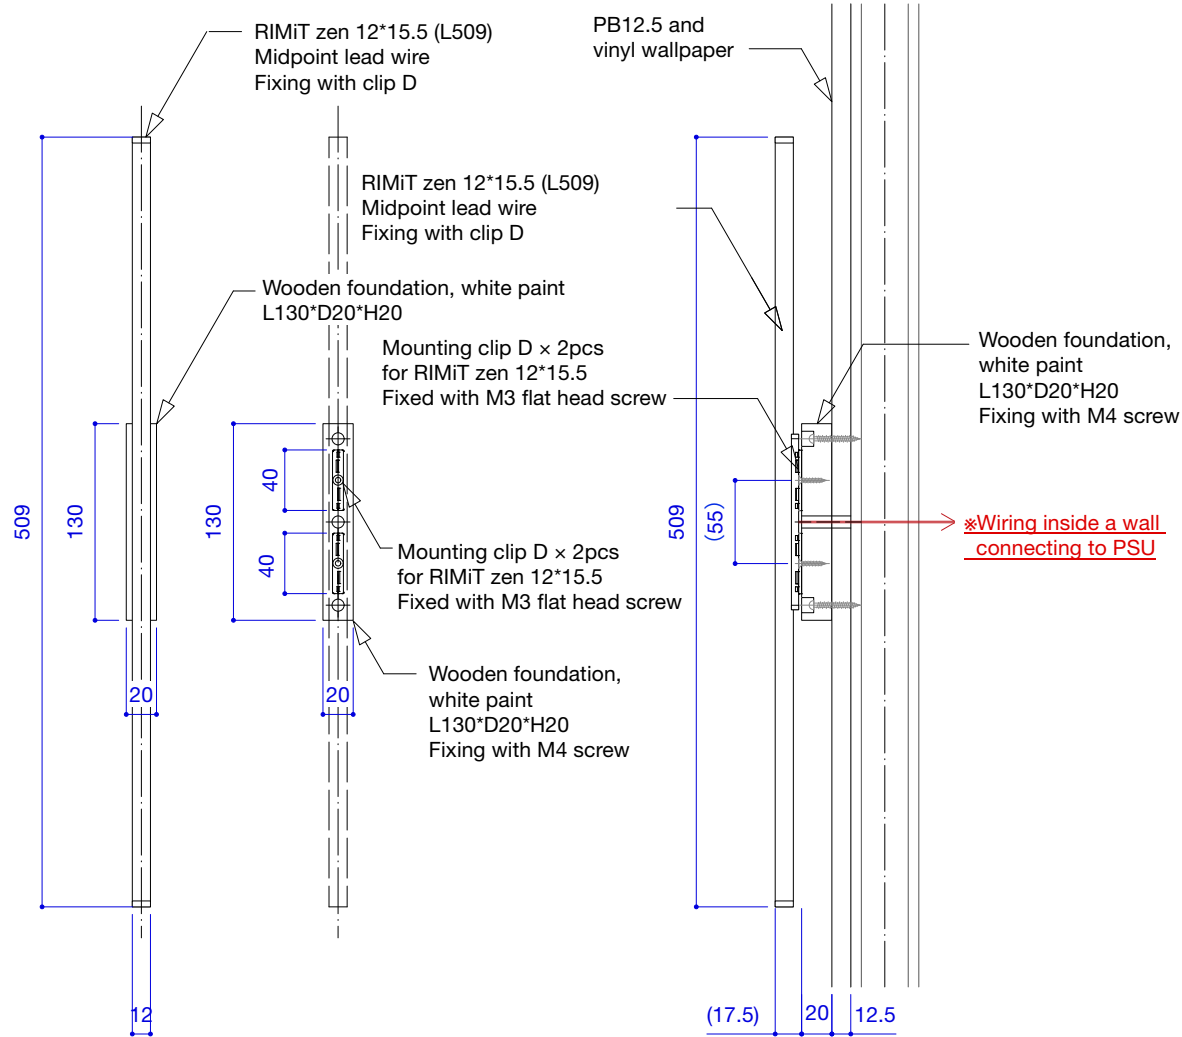

**【Bracket Light】**

**Drawing reference for fixture installation**

S=1/5, 1/2 (A3)

**Benefits:**

- Its 360° all-around luminescence provides an eye-catching visual effect, visible from all angles.
- A design that not only illuminates the space in front, but also casts a soft, indirect light on the wall behind.

**Horizontal cross section detail S=1/2**

**Wooden foundation S=1/2**