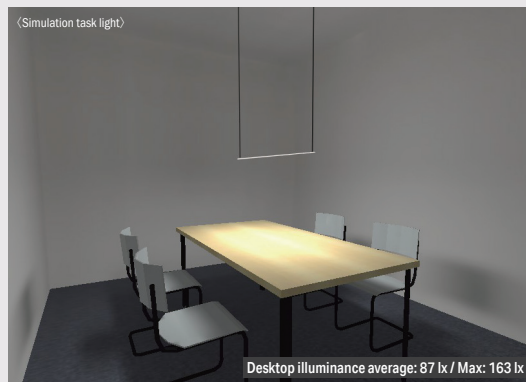

# Circular-shaped light with widespread and brighter illumination

Round dotless light fixture with 8.8mm diameter

Height: 900mm from table  
Light source color: Warm white 2700K  
470 lm/1008mm

Height: 600mm from table  
Light source color: White 4000K  
541 lm/1008mm

# Square-shaped with downward light emitting surface

9mm square light fixture with 2-sided dotless luminescent

Height: 900mm from table  
Light source color: Warm white 2700K  
454 lm/1008mm

Height: 600mm from table  
Light source color: White 4000K  
512 lm/1008mm

# Square-shaped with downward light emitting surface

Square-shape linear luminescent with a height of 7.4mm

Height: 900mm from table  
Light source color: Warm white 2700K  
340 lm/1008mm

Height: 600mm from table  
Light source color: White 4000K  
401 lm/1008mm

# Rectangular-shaped with sideward light emitting surface

Dotless linear light with a height of only 5.8mm

Distance: 200mm from wall  
Height: 900mm from table  
Light source color: Warm white 2700K  
412 lm/1008mm