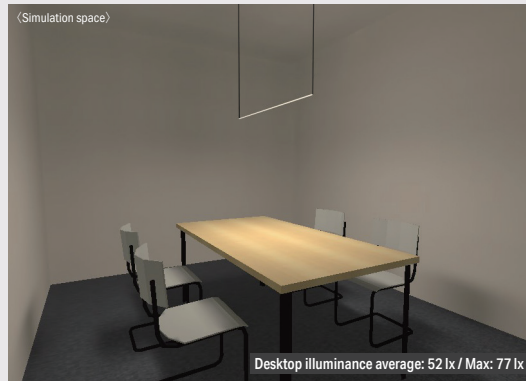

# Circular-shaped light with widespread and brighter illumination

Round dotless light fixture with 8.8mm diameter

Height: 900mm from table  
Light source color: Warm white 2700K  
470 lm/1008mm

Height: 600mm from table  
Light source color: White 4000K  
541 lm/1008mm

# Square-shaped with downward light emitting surface

9mm square light fixture with 2-sided dotless luminescent

Height: 900mm from table  
Light source color: Warm white 2700K  
454 lm/1008mm

Height: 600mm from table  
Light source color: White 4000K  
512 lm/1008mm

# Square-shaped with downward light emitting surface

Square-shape linear luminescent with a height of 7.4mm

Height: 900mm from table  
Light source color: Warm white 2700K  
340 lm/1008mm

Height: 600mm from table  
Light source color: White 4000K  
401 lm/1008mm

# Rectangular-shaped with sideward light emitting surface

Dotless linear light with a height of only 5.8mm

Distance: 200mm from wall  
Height: 900mm from table  
Light source color: Warm white 2700K  
412 lm/1008mm