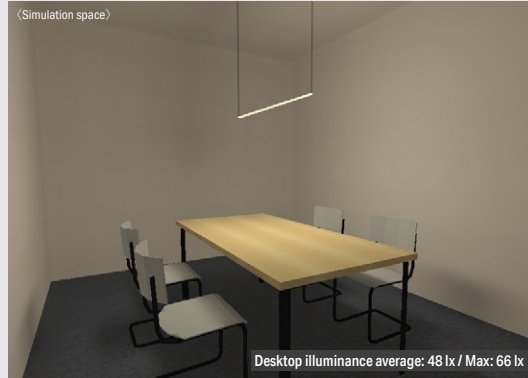

# Rectangular-shaped with sideward light emitting surface

Dotless linear light with a height of only 5.8mm

Distance: 200mm from wall  
Height: 900mm from table  
Light source color: Warm white 2700K  
412 lm/1008mm

Distance: 200mm from wall  
Height: 600mm from table  
Light source color: White 4000K  
474 lm/1008mm

SANmen

## Square-shaped with three light emitting surfaces

RIMiT<sup>®</sup> sa

Square-shaped with three light emitting surfaces Section: 9 x 9 mm

(Simulation space)

Desktop illuminance average: 48 lx / Max: 66 lx

Height: 900mm from table  
Light source color: Warm white 2700K  
506 lm/1008mm

(Simulation task light)

Desktop illuminance average: 89 lx / Max: 150 lx

Height: 600mm from table  
Light source color: White 4000K  
572 lm/1008mm