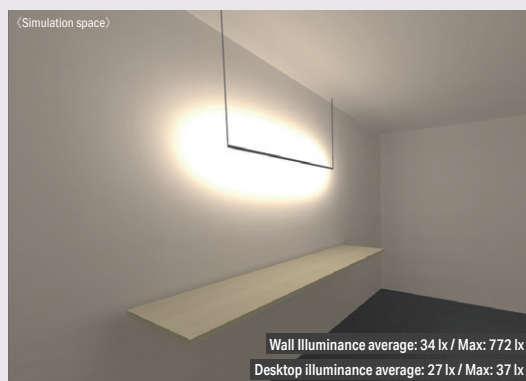

# Square-shaped with downward light emitting surface

9mm square light fixture with 2-sided dotless luminescent

Height: 900mm from table  
Light source color: Warm white 2700K  
454 lm/1008mm

Height: 600mm from table  
Light source color: White 4000K  
512 lm/1008mm

# Square-shaped with downward light emitting surface

Square-shape linear luminescent with a height of 7.4mm

Height: 900mm from table  
Light source color: Warm white 2700K  
340 lm/1008mm

Height: 600mm from table  
Light source color: White 4000K  
401 lm/1008mm

# Rectangular-shaped with sideward light emitting surface

Dotless linear light with a height of only 5.8mm

Distance: 200mm from wall  
Height: 900mm from table  
Light source color: Warm white 2700K  
412 lm/1008mm

Distance: 200mm from wall  
Height: 600mm from table  
Light source color: White 4000K  
474 lm/1008mm

SANmen