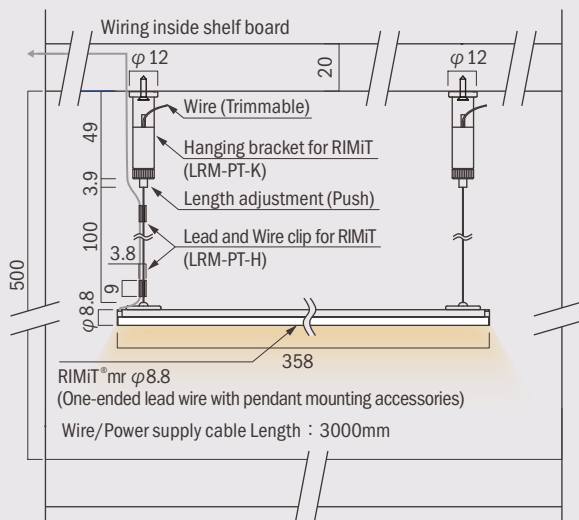

scene 4 Shelf lighting

Slim pendant that provide excellent accents and stylish characteristics to shelf design

Image