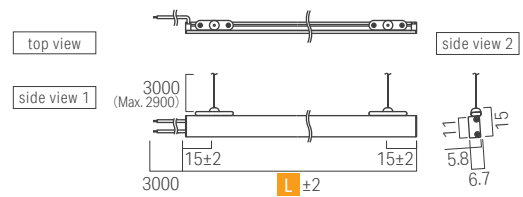

Custom order products size

Length	Fitting length	Wattage
	L	
0108	107.2	0.6
0133	132.2	0.8
0158	157.2	1.0
0183	182.2	1.1
0208	207.2	1.3
0233	232.2	1.4
0258	257.2	1.6
0283	282.2	1.8
0308	307.2	1.9
0333	332.2	2.1
0358	357.2	2.2
0383	382.2	2.4
0408	407.2	2.6
0433	432.2	2.7
0458	457.2	2.9
0483	482.2	3.0
0508	507.2	3.2
0533	532.2	3.4
0558	557.2	3.5
0583	582.2	3.7
0608	607.2	3.8
0633	632.2	4.0
0658	657.2	4.2
0683	682.2	4.3
0708	707.2	4.5
0733	732.2	4.6
0758	757.2	4.8
0783	782.2	5.0
0808	807.2	5.1
0833	832.2	5.3
0858	857.2	5.4
0883	882.2	5.6
0908	907.2	5.8
0933	932.2	5.9
0958	957.2	6.1
0983	982.2	6.2
1008	1007.2	6.4

External dimension

RIMiT us

RIMiT kk