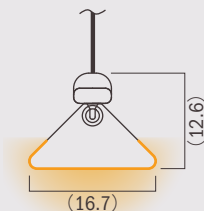

(Simulation space)

Desktop illuminance average: 78 lx / Max: 117 lx

Height: 900mm from table
Light source color: Warm white 2700K
510 lm/1008mm