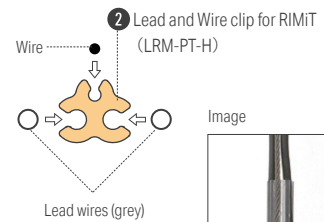

Mounting pattern - by luminaire (us/kk/sm/mr/sa/sk/zen)

Accessories

Pendant fixing (ceiling)

1 Hanging bracket for RIMiT  
Model No : LRM-PT-K

1 pcs/bag  
Required 2 pcs for 1 pc of pendant light

Lead wire fixing

2 Lead and Wire clip for RIMiT  
Model No : LRM-PT-H  
5 pcs/1 bag

Attachments

Pendant mounting (ceiling)

Mounting instruction for pendants with Hanging bracket for RIMiT

Attach the washers of the Hanging bracket to the LED fixture at both ends (2 points at each end) with screws (Recommended: Flat head screw M3 supplied by installer). Secure the Hanging bracket by rotating its body to lock it firmly in position.

Attach the LED fixture by inserting the wires into the Hanging bracket and adjust the installation height at both ends (2 points at each end). Cut off and dispose any excessive wires.

Instruction for Lead wire clips for RIMiT usage

Enlarged view (cross-section)

Attach the clip to the wire and insert the adjusted lead wire into the clip to bundle the wire and lead wire together.