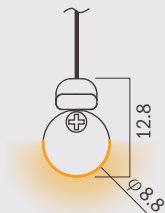

# Circular-shaped light with widespread and brighter illumination

Round dotless light fixture with 8.8mm diameter

Height: 900mm from table  
Light source color: Warm white 2700K  
470 lm/1008mm

Height: 600mm from table  
Light source color: White 4000K  
541 lm/1008mm

# Square-shaped with downward light emitting surface

9mm square light fixture with 2-sided dotless luminescent

Height: 900mm from table  
Light source color: Warm white 2700K  
454 lm/1008mm

Height: 600mm from table  
Light source color: White 4000K  
512 lm/1008mm

# Rectangular-shaped with sideward light emitting surface

Dotless linear light with a height of only 5.8mm

Distance: 200mm from wall  
Height: 900mm from table  
Light source color: Warm white 2700K  
412 lm/1008mm