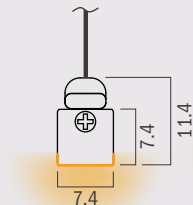

# Circular-shaped light with widespread and brighter illumination

Round dotless light fixture with 8.8mm diameter

Height: 900mm from table  
Light source color: Warm white 2700K  
470 lm/1008mm

Height: 600mm from table  
Light source color: White 4000K  
541 lm/1008mm

# Square-shaped with downward light emitting surface

9mm square light fixture with 2-sided dotless luminescent

Height: 900mm from table  
Light source color: Warm white 2700K  
454 lm/1008mm

Height: 600mm from table  
Light source color: White 4000K  
512 lm/1008mm

# Square-shaped with downward light emitting surface

Square-shape linear luminescent with a height of 7.4mm

Height: 900mm from table  
Light source color: Warm white 2700K  
340 lm/1008mm

Height: 600mm from table  
Light source color: White 4000K  
401 lm/1008mm