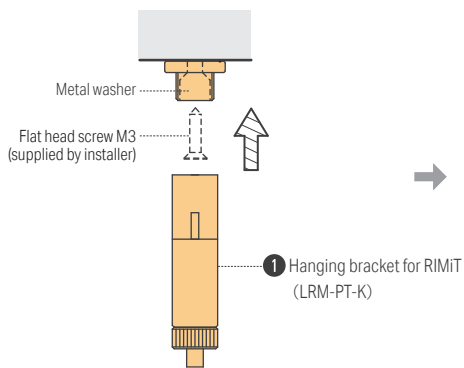

Mounting pattern - by luminaire (us/kk/sm/mr/sa/sk/zen)

Accessories

Pendant fixing (ceiling)

1 Hanging bracket for RIMiT  
Model No : LRM-PT-K

1 pcs/bag  
Required 2 pcs for 1 pc of pendant light

Lead wire fixing

2 Lead and Wire clip for RIMiT  
Model No : LRM-PT-H  
5 pcs/1 bag

Attachments

Pendant mounting (ceiling)

Mounting instruction for pendants with Hanging bracket for RIMiT

Attach the washers of the Hanging bracket to the LED fixture at both ends (2 points at each end) with screws (Recommended: Flat head screw M3 supplied by installer). Secure the Hanging bracket by rotating its body to lock it firmly in position.

Attach the LED fixture by inserting the wires into the Hanging bracket and adjust the installation height at both ends (2 points at each end). Cut off and dispose any excessive wires.

Instruction for Lead wire clips for RIMiT usage

Enlarged view (cross-section)

Attach the clip to the wire and insert the adjusted lead wire into the clip to bundle the wire and lead wire together.