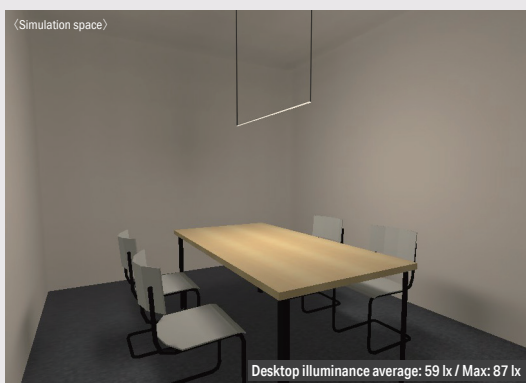

# Circular-shaped light with widespread and brighter illumination

Round dotless light fixture with 8.8mm diameter

Height: 900mm from table  
Light source color: Warm white 2700K  
470 lm/1008mm

Height: 600mm from table  
Light source color: White 4000K  
541 lm/1008mm

# Square-shaped with downward light emitting surface

9mm square light fixture with 2-sided dotless luminescent

Height: 900mm from table  
Light source color: Warm white 2700K  
454 lm/1008mm

Height: 600mm from table  
Light source color: White 4000K  
512 lm/1008mm

# Square-shaped with downward light emitting surface

Square-shape linear luminescent with a height of 7.4mm

Height: 900mm from table  
Light source color: Warm white 2700K  
340 lm/1008mm

Height: 600mm from table  
Light source color: White 4000K  
401 lm/1008mm

# Rectangular-shaped with sideward light emitting surface

Dotless linear light with a height of only 5.8mm

Distance: 200mm from wall  
Height: 900mm from table  
Light source color: Warm white 2700K  
412 lm/1008mm