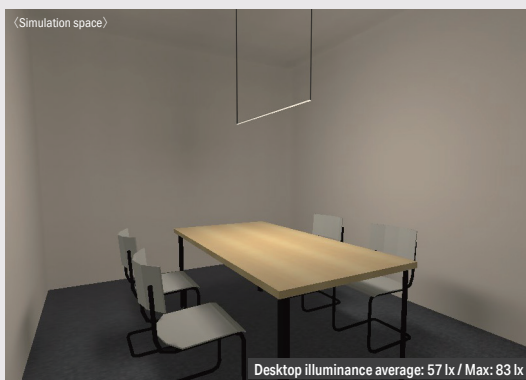

# Circular-shaped light with widespread and brighter illumination

Round dotless light fixture with 8.8mm diameter

Height: 900mm from table  
Light source color: Warm white 2700K  
470 lm/1008mm

Height: 600mm from table  
Light source color: White 4000K  
541 lm/1008mm

# Square-shaped with downward light emitting surface

9mm square light fixture with 2-sided dotless luminescent

Height: 900mm from table  
Light source color: Warm white 2700K  
454 lm/1008mm

Height: 600mm from table  
Light source color: White 4000K  
512 lm/1008mm

# Square-shaped with downward light emitting surface

Square-shape linear luminescent with a height of 7.4mm

Height: 900mm from table  
Light source color: Warm white 2700K  
340 lm/1008mm

Height: 600mm from table  
Light source color: White 4000K  
401 lm/1008mm

# Rectangular-shaped with sideward light emitting surface

Dotless linear light with a height of only 5.8mm

Distance: 200mm from wall  
Height: 900mm from table  
Light source color: Warm white 2700K  
412 lm/1008mm