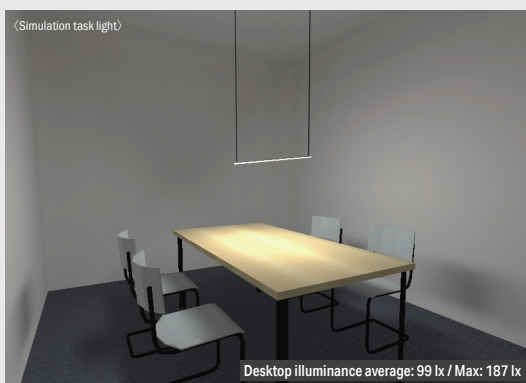

# Circular-shaped light with widespread and brighter illumination

Round dotless light fixture with 8.8mm diameter

Height: 900mm from table  
Light source color: Warm white 2700K  
470 lm/1008mm

Height: 600mm from table  
Light source color: White 4000K  
541 lm/1008mm

# Square-shaped with downward light emitting surface

9mm square light fixture with 2-sided dotless luminescent

Height: 900mm from table  
Light source color: Warm white 2700K  
454 lm/1008mm

Height: 600mm from table  
Light source color: White 4000K  
512 lm/1008mm

# Square-shaped with downward light emitting surface

Square-shape linear luminescent with a height of 7.4mm

Height: 900mm from table  
Light source color: Warm white 2700K  
340 lm/1008mm

Height: 600mm from table  
Light source color: White 4000K  
401 lm/1008mm

# Rectangular-shaped with sideward light emitting surface

Dotless linear light with a height of only 5.8mm

Distance: 200mm from wall  
Height: 900mm from table  
Light source color: Warm white 2700K  
412 lm/1008mm