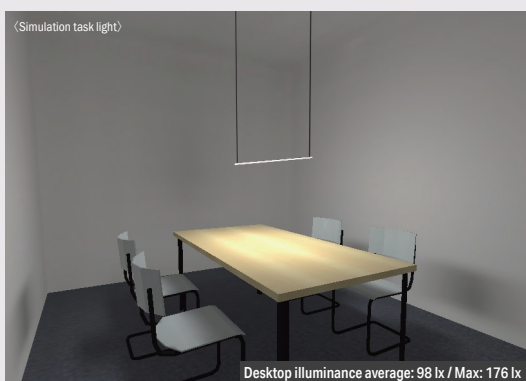

# Circular-shaped light with widespread and brighter illumination

Round dotless light fixture with 8.8mm diameter

Height: 900mm from table  
Light source color: Warm white 2700K  
470 lm/1008mm

Height: 600mm from table  
Light source color: White 4000K  
541 lm/1008mm

# Square-shaped with downward light emitting surface

9mm square light fixture with 2-sided dotless luminescent

Height: 900mm from table  
Light source color: Warm white 2700K  
454 lm/1008mm

Height: 600mm from table  
Light source color: White 4000K  
512 lm/1008mm

# Rectangular-shaped with sideward light emitting surface

Dotless linear light with a height of only 5.8mm

Distance: 200mm from wall  
Height: 900mm from table  
Light source color: Warm white 2700K  
412 lm/1008mm