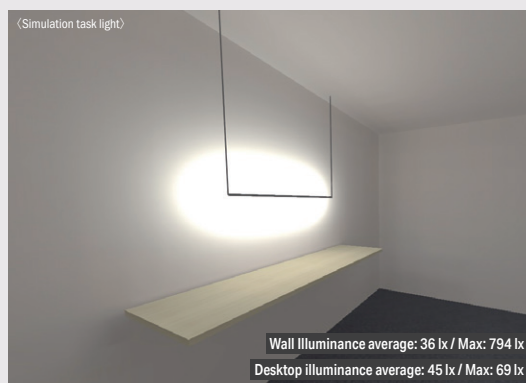

# Square-shaped with downward light emitting surface

9mm square light fixture with 2-sided dotless luminescent

Height: 900mm from table  
Light source color: Warm white 2700K  
454 lm/1008mm

Height: 600mm from table  
Light source color: White 4000K  
512 lm/1008mm

# Square-shaped with downward light emitting surface

Square-shape linear luminescent with a height of 7.4mm

Height: 900mm from table  
Light source color: Warm white 2700K  
340 lm/1008mm

Height: 600mm from table  
Light source color: White 4000K  
401 lm/1008mm

# Rectangular-shaped with sideward light emitting surface

Dotless linear light with a height of only 5.8mm

Distance: 200mm from wall  
Height: 900mm from table  
Light source color: Warm white 2700K  
412 lm/1008mm

Distance: 200mm from wall  
Height: 600mm from table  
Light source color: White 4000K  
474 lm/1008mm

SANmen