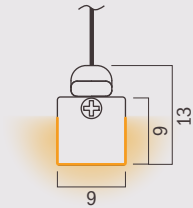

(Simulation space)

Desktop illuminance average: 48 lx / Max: 66 lx

Height: 900mm from table
Light source color: Warm white 2700K
506 lm/1008mm