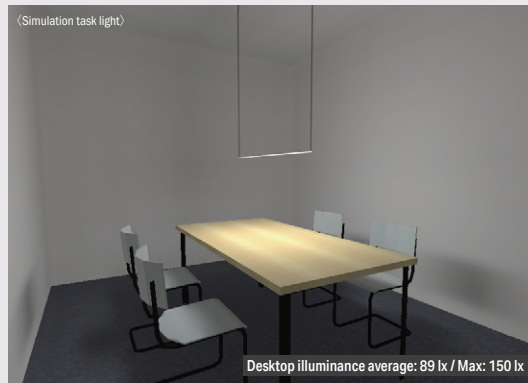

# Rectangular-shaped with sideward light emitting surface

Dotless linear light with a height of only 5.8mm

Distance: 200mm from wall  
Height: 900mm from table  
Light source color: Warm white 2700K  
412 lm/1008mm

Distance: 200mm from wall  
Height: 600mm from table  
Light source color: White 4000K  
474 lm/1008mm

SANmen

## Square-shaped with three light emitting surfaces

RIMiT<sup>®</sup> sa

Square-shaped with three light emitting surfaces Section: 9 x 9 mm

(Simulation space)

Desktop illuminance average: 48 lx / Max: 66 lx

Height: 900mm from table  
Light source color: Warm white 2700K  
506 lm/1008mm

(Simulation task light)

Desktop illuminance average: 89 lx / Max: 150 lx

Height: 600mm from table  
Light source color: White 4000K  
572 lm/1008mm