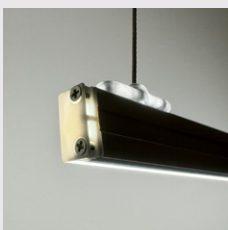

# Square-shaped with downward light emitting surface

Square-shape linear luminescent with a height of 7.4mm

Height: 900mm from table  
Light source color: Warm white 2700K  
340 lm/1008mm

Height: 600mm from table  
Light source color: White 4000K  
401 lm/1008mm

# Rectangular-shaped with sideward light emitting surface

Dotless linear light with a height of only 5.8mm

Distance: 200mm from wall  
Height: 900mm from table  
Light source color: Warm white 2700K  
412 lm/1008mm