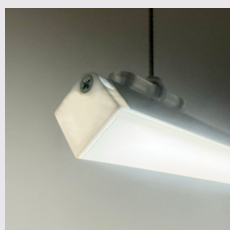

# Circular-shaped light with widespread and brighter illumination

Round dotless light fixture with 8.8mm diameter

Height: 900mm from table  
Light source color: Warm white 2700K  
470 lm/1008mm

Height: 600mm from table  
Light source color: White 4000K  
541 lm/1008mm

# Square-shaped with downward light emitting surface

9mm square light fixture with 2-sided dotless luminescent

Height: 900mm from table  
Light source color: Warm white 2700K  
454 lm/1008mm

Height: 600mm from table  
Light source color: White 4000K  
512 lm/1008mm