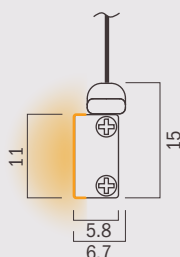

# Circular-shaped light with widespread and brighter illumination

Round dotless light fixture with 8.8mm diameter

Height: 900mm from table  
Light source color: Warm white 2700K  
470 lm/1008mm

Height: 600mm from table  
Light source color: White 4000K  
541 lm/1008mm

# Square-shaped with downward light emitting surface

9mm square light fixture with 2-sided dotless luminescent

Height: 900mm from table  
Light source color: Warm white 2700K  
454 lm/1008mm

Height: 600mm from table  
Light source color: White 4000K  
512 lm/1008mm

# Square-shaped with downward light emitting surface

Square-shape linear luminescent with a height of 7.4mm

Height: 900mm from table  
Light source color: Warm white 2700K  
340 lm/1008mm

Height: 600mm from table  
Light source color: White 4000K  
401 lm/1008mm

# Rectangular-shaped with sideward light emitting surface

Dotless linear light with a height of only 5.8mm

Distance: 200mm from wall  
Height: 900mm from table  
Light source color: Warm white 2700K  
412 lm/1008mm