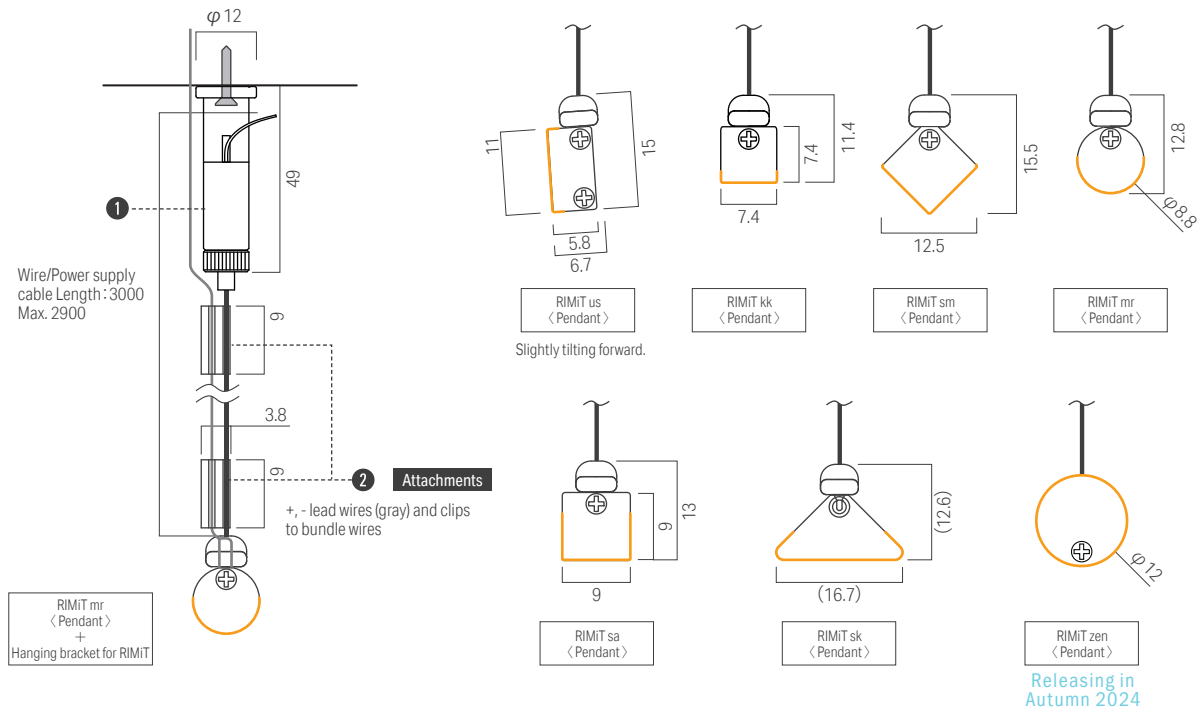

Mounting pattern - by luminaire (us/kk/sm/mr/sa/sk/zen)

Accessories

Pendant fixing (ceiling)

1 Hanging bracket for RIMiT
Model No : LRM-PT-K

1 pcs/bag
Required 2 pcs for 1 pc of pendant light

Lead wire fixing

2 Lead and Wire clip for RIMiT
Model No : LRM-PT-H
5 pcs/1 bag

Attachments

Pendant mounting (ceiling)

Mounting instruction for pendants with Hanging bracket for RIMiT