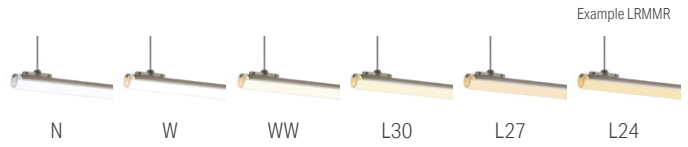

# LRM-T(P)

pendant

Color management  
MacAdam 3 step

CE

1 years warranty

- Ultra-small line pendant with sharp accent for your space.
- Available in 7 different types of luminaires and 6 light source color.
- 37 custom-made sizes available ranging from 108mm to 1008mm with no assembly required.