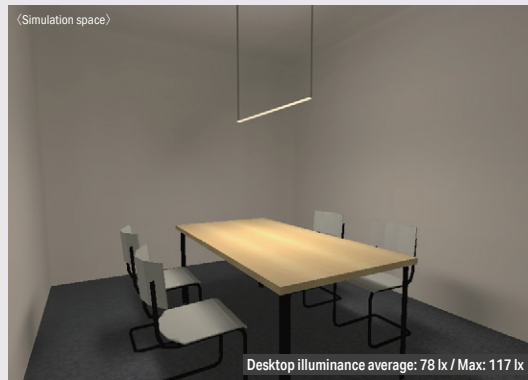

# Rectangular-shaped with sideward light emitting surface

Dotless linear light with a height of only 5.8mm

Distance: 200mm from wall  
Height: 900mm from table  
Light source color: Warm white 2700K  
412 lm/1008mm

## Square-shaped with three light emitting surfaces

RIMiT<sup>®</sup> sa

Square-shaped with three light emitting surfaces Section: 9 x 9 mm

(Simulation space)

Desktop illuminance average: 48 lx / Max: 66 lx

Height: 900mm from table  
Light source color: Warm white 2700K  
506 lm/1008mm

(Simulation task light)

Desktop illuminance average: 89 lx / Max: 150 lx

Height: 600mm from table  
Light source color: White 4000K  
572 lm/1008mm

(Simulation space)

Desktop illuminance average: 78 lx / Max: 117 lx

Height: 900mm from table  
Light source color: Warm white 2700K  
510 lm/1008mm

(Simulation task light)

Desktop illuminance average: 120 lx / Max: 230 lx