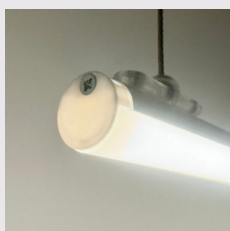

# Circular-shaped light with widespread and brighter illumination

Round dotless light fixture with 8.8mm diameter

Height: 900mm from table  
Light source color: Warm white 2700K  
470 lm/1008mm

Height: 600mm from table  
Light source color: White 4000K  
541 lm/1008mm

# Rectangular-shaped with sideward light emitting surface

Dotless linear light with a height of only 5.8mm

Distance: 200mm from wall  
Height: 900mm from table  
Light source color: Warm white 2700K  
412 lm/1008mm