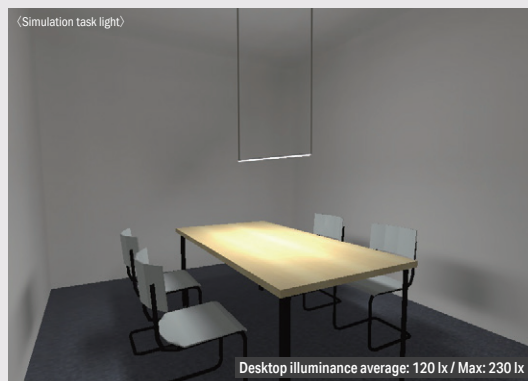

Height: 900mm from table  
Light source color: Warm white 2700K  
506 lm/1008mm

(Simulation task light)

Desktop illuminance average: 89 lx / Max: 150 lx

Height: 600mm from table  
Light source color: White 4000K  
572 lm/1008mm

## Right triangular-shaped with downward light emitting surface

RIMiT<sup>®</sup> sk

Right triangular-shaped with one emitting surface Section: 12.4 x 12.4 mm, Hypotenuse: 16.7mm of light emitting surface

(Simulation space)

Desktop illuminance average: 78 lx / Max: 117 lx

Height: 900mm from table  
Light source color: Warm white 2700K  
510 lm/1008mm

(Simulation task light)

Desktop illuminance average: 120 lx / Max: 230 lx

Height: 600mm from table  
Light source color: White 4000K  
543 lm/1008mm