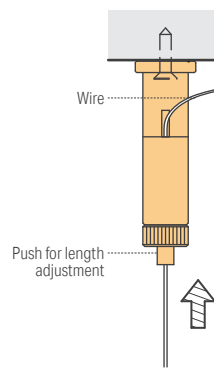

2 Lead and Wire clip for RIMiT  
Model No : LRM-PT-H  
5 pcs/1 bag

Attachments

Pendant mounting (ceiling)

Mounting instruction for pendants with Hanging bracket for RIMiT

Attach the washers of the Hanging bracket to the LED fixture at both ends (2 points at each end) with screws (Recommended: Flat head screw M3 supplied by installer). Secure the Hanging bracket by rotating its body to lock it firmly in position.

Attach the LED fixture by inserting the wires into the Hanging bracket and adjust the installation height at both ends (2 points at each end). Cut off and dispose any excessive wires.

Instruction for Lead wire clips for RIMiT usage

Enlarged view (cross-section)

Attach the clip to the wire and insert the adjusted lead wire into the clip to bundle the wire and lead wire together.