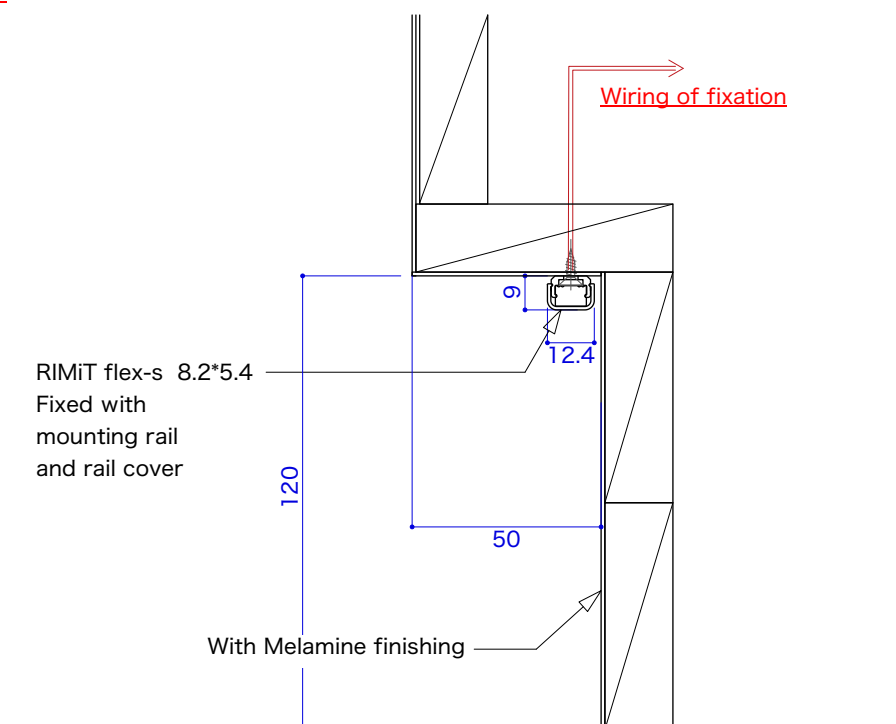

[Shelves Back Lighting] Drawing reference for fixture installation

- Benefits:
- Compact, discreet luminaire designed for easy installation and maximum space efficiency.
 - Dotless surface and simple magnets installation.
 - The lighting fixtures are cuttable on-site in 25mm increments, allowing them to be tailored to fit perfectly into the shelf.

S=1/5, 1/2 (A3)

Section detail S=1:2

【Bedside foot light】

Drawing reference for fixture installation

S=1/5, 1/2 (A3)

Benefits:

- The dotless surface and compact design of the fixture enables it to fit seamlessly into narrow spaces around the bed.
- Magnet installation option available, enabling installation at areas where traditional mounting options are not feasible.
- Length customizable up to 4M, providing indirect lighting for design of extended length.

Section detail S=1:2

【Indirect light at foot area for passage】

Drawing reference for fixture installation

S=1/5, 1/2 (A3)

Benefits:

- Gentle, dot-free light emission that enhances the atmosphere of the passage.
- Sleek design for effortless concealment, with simple magnetic mounting accessories for straightforward installation.
- Length customizable up to 4M, ideal for extended passages and hallways.

Section detail S=1:2

【Outdoor foot light】

Drawing reference for fixture installation

S=1/5, 1/2 (A3)

Benefits:

- IP65 specification
- Provide enhancement of landscape design through the use of lighting.
- Flexible design allowing effortless installation for curved spaces.
- Length customizable up to 4M, making installation easier to accommodate extended length designs.