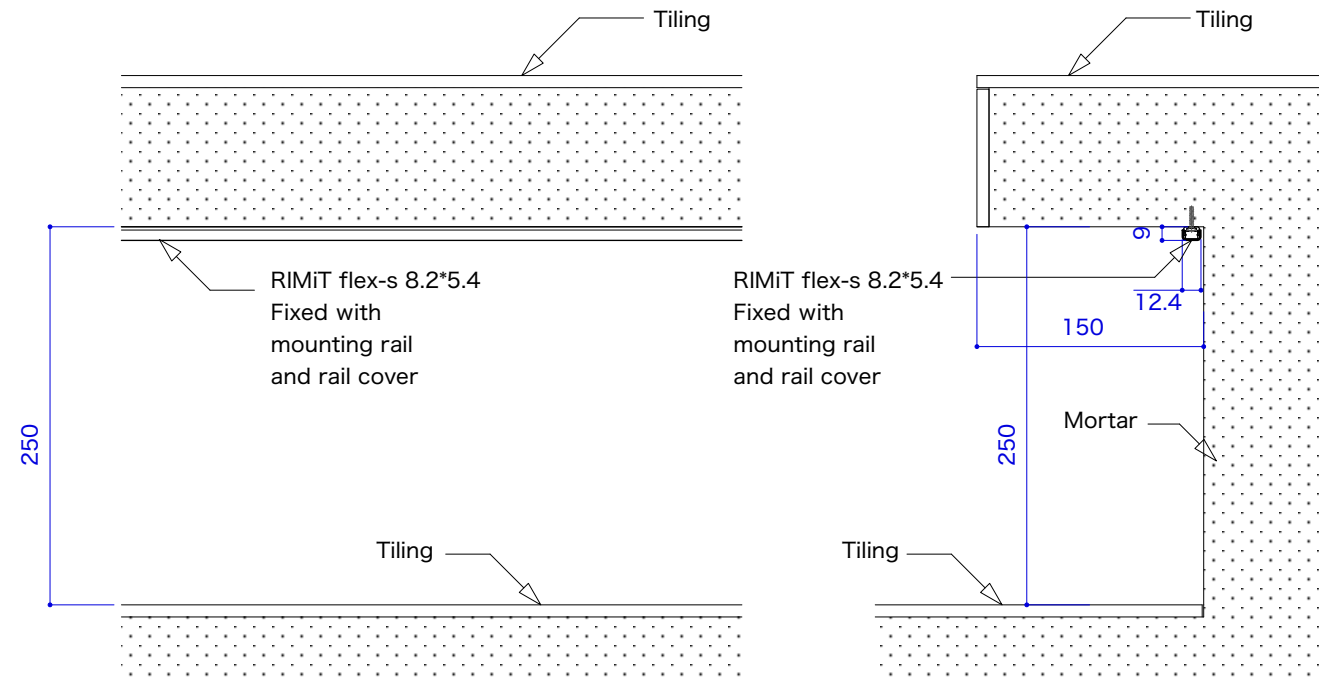

S=1/5, 1/2 (A3)

Section detail S=1:2

【Bedside foot light】

Drawing reference for fixture installation

S=1/5, 1/2 (A3)

Benefits:

- The dotless surface and compact design of the fixture enables it to fit seamlessly into narrow spaces around the bed.
- Magnet installation option available, enabling installation at areas where traditional mounting options are not feasible.
- Length customizable up to 4M, providing indirect lighting for design of extended length.

Section detail S=1:2

【Indirect light at foot area for passage】

Drawing reference for fixture installation

S=1/5, 1/2 (A3)

Benefits:

- Gentle, dot-free light emission that enhances the atmosphere of the passage.
- Sleek design for effortless concealment, with simple magnetic mounting accessories for straightforward installation.
- Length customizable up to 4M, ideal for extended passages and hallways.

Section detail S=1:2

【Outdoor foot light】

Drawing reference for fixture installation

S=1/5, 1/2 (A3)

Benefits:

- IP65 specification
- Provide enhancement of landscape design through the use of lighting.
- Flexible design allowing effortless installation for curved spaces.
- Length customizable up to 4M, making installation easier to accommodate extended length designs.

Section detail S=1:2

【Outdoor light for handrail】

Drawing reference for fixture installation

S=1/2, 1/1 (A3)

Benefits:

- IP65 specification
- Landscape lighting to ensure safety at night.
- Elegant emission with a brightness of 244lm/m
- Length customizable up to 4m, providing indirect lighting for design of extended length.