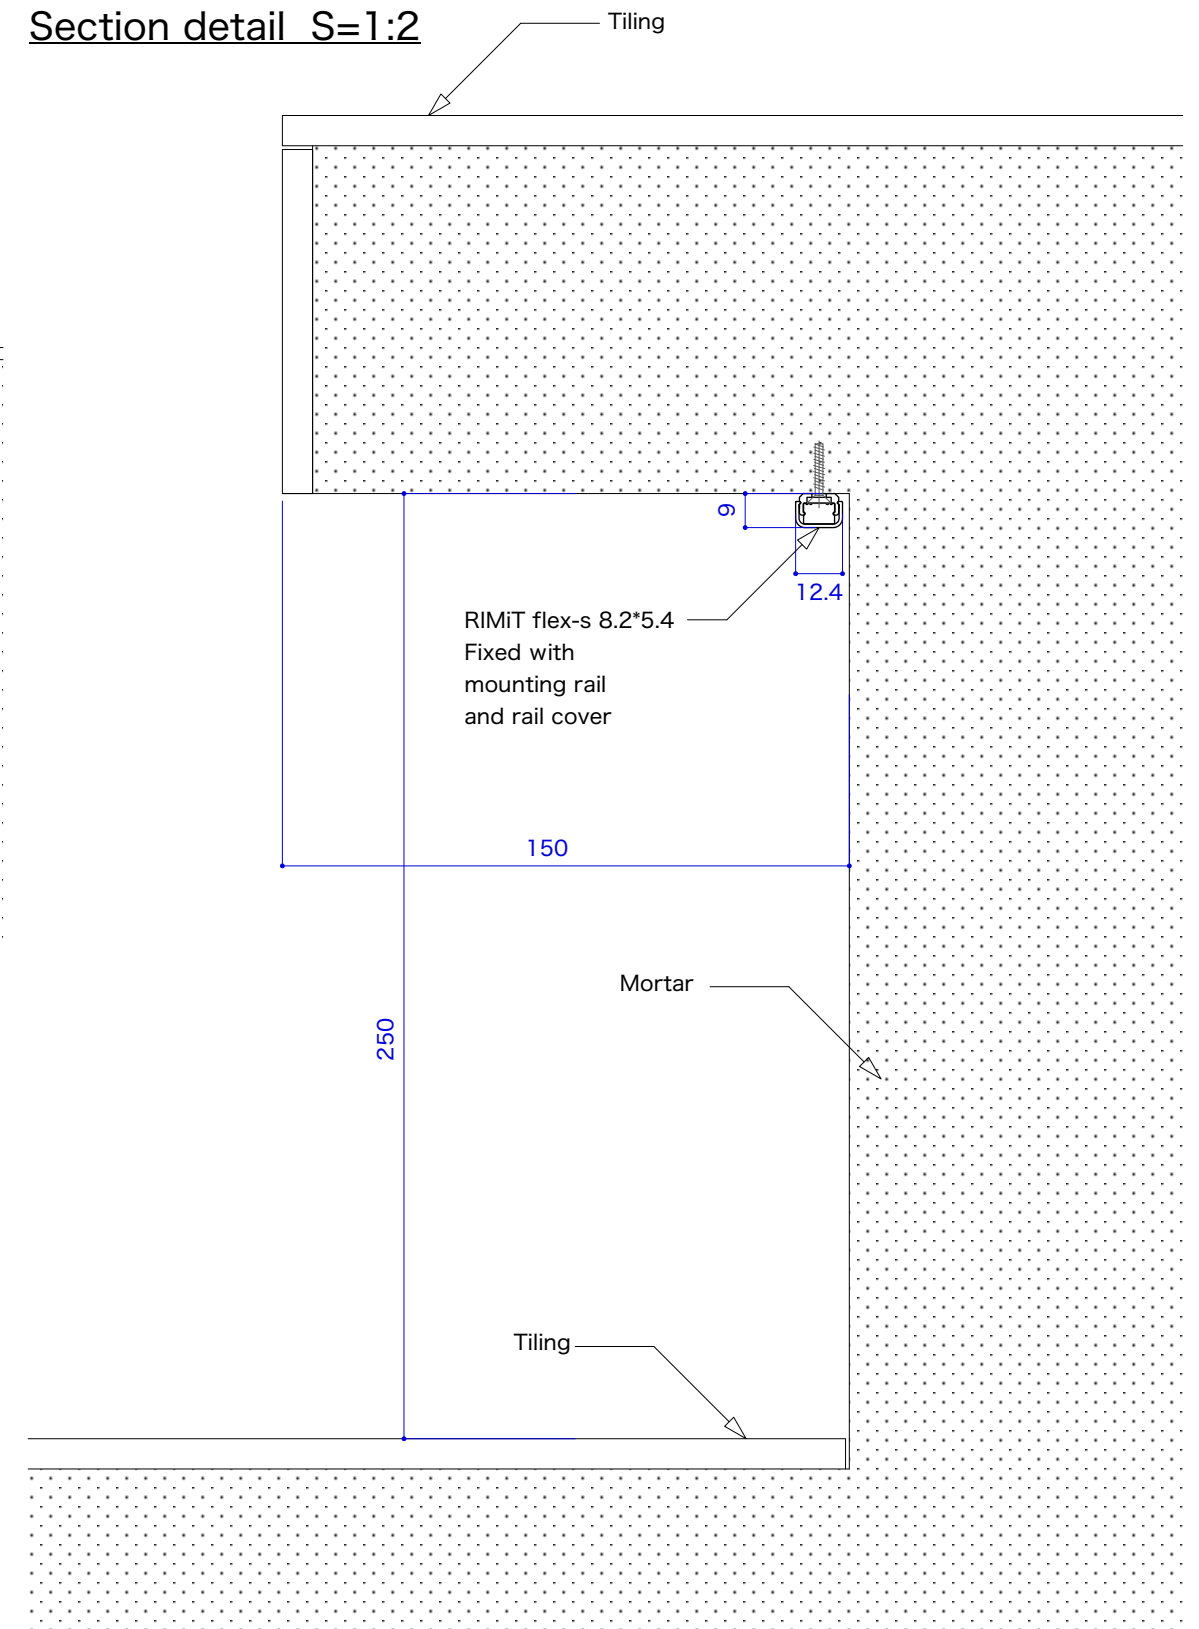

S=1/5, 1/2 (A3)

Section detail S=1:2

【Bedside foot light】

Drawing reference for fixture installation

S=1/5, 1/2 (A3)

Benefits:

- The dotless surface and compact design of the fixture enables it to fit seamlessly into narrow spaces around the bed.
- Magnet installation option available, enabling installation at areas where traditional mounting options are not feasible.
- Length customizable up to 4M, providing indirect lighting for design of extended length.

Section detail S=1:2

【Indirect light at foot area for passage】

Drawing reference for fixture installation

S=1/5, 1/2 (A3)

Benefits:

- Gentle, dot-free light emission that enhances the atmosphere of the passage.
- Sleek design for effortless concealment, with simple magnetic mounting accessories for straightforward installation.
- Length customizable up to 4M, ideal for extended passages and hallways.

Section detail S=1:2

【Outdoor foot light】

Drawing reference for fixture installation

S=1/5, 1/2 (A3)

Benefits:

- IP65 specification
- Provide enhancement of landscape design through the use of lighting.
- Flexible design allowing effortless installation for curved spaces.
- Length customizable up to 4M, making installation easier to accommodate extended length designs.

Section detail S=1:2

【Outdoor light for handrail】

Drawing reference for fixture installation

S=1/2, 1/1 (A3)

Benefits:

- IP65 specification
- Landscape lighting to ensure safety at night.
- Elegant emission with a brightness of 244lm/m
- Length customizable up to 4m, providing indirect lighting for design of extended length.