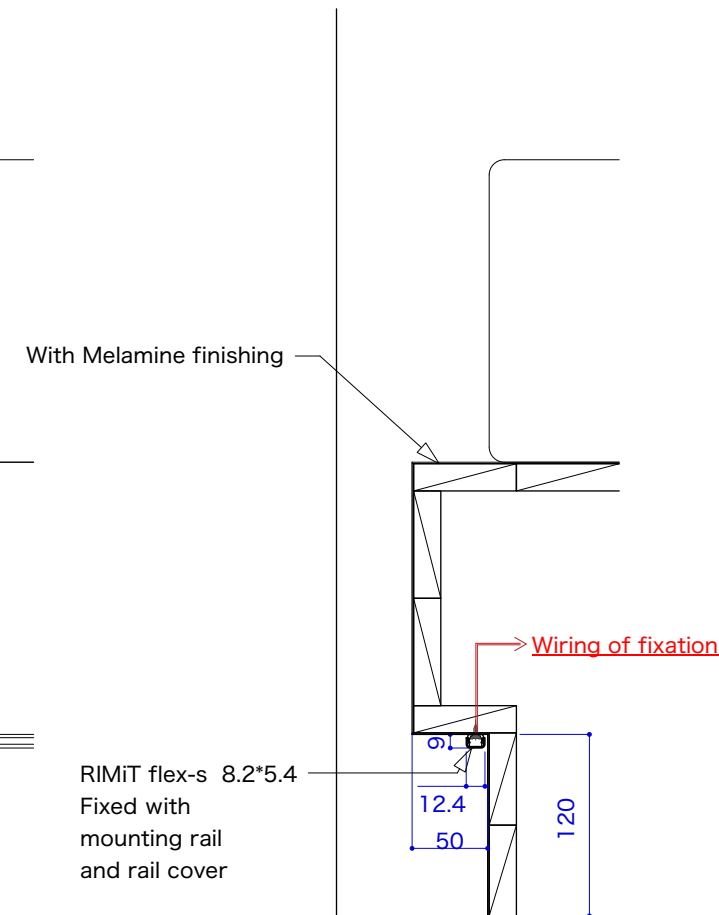

[Shelves Back Lighting] Drawing reference for fixture installation

- Benefits:
- Compact, discreet luminaire designed for easy installation and maximum space efficiency.
 - Dotless surface and simple magnets installation.
 - The lighting fixtures are cuttable on-site in 25mm increments, allowing them to be tailored to fit perfectly into the shelf.

S=1/5, 1/2 (A3)

Section detail S=1:2

【Bedside foot light】

Drawing reference for fixture installation

S=1/5, 1/2 (A3)

Benefits:

- The dotless surface and compact design of the fixture enables it to fit seamlessly into narrow spaces around the bed.
- Magnet installation option available, enabling installation at areas where traditional mounting options are not feasible.
- Length customizable up to 4M, providing indirect lighting for design of extended length.

Section detail S=1:2

【Indirect light at foot area for passage】

Drawing reference for fixture installation

S=1/5, 1/2 (A3)

Benefits:

- Gentle, dot-free light emission that enhances the atmosphere of the passage.
- Sleek design for effortless concealment, with simple magnetic mounting accessories for straightforward installation.
- Length customizable up to 4M, ideal for extended passages and hallways.

Section detail S=1:2

【Outdoor foot light】

Drawing reference for fixture installation

S=1/5, 1/2 (A3)

Benefits:

- IP65 specification
- Provide enhancement of landscape design through the use of lighting.
- Flexible design allowing effortless installation for curved spaces.
- Length customizable up to 4M, making installation easier to accommodate extended length designs.