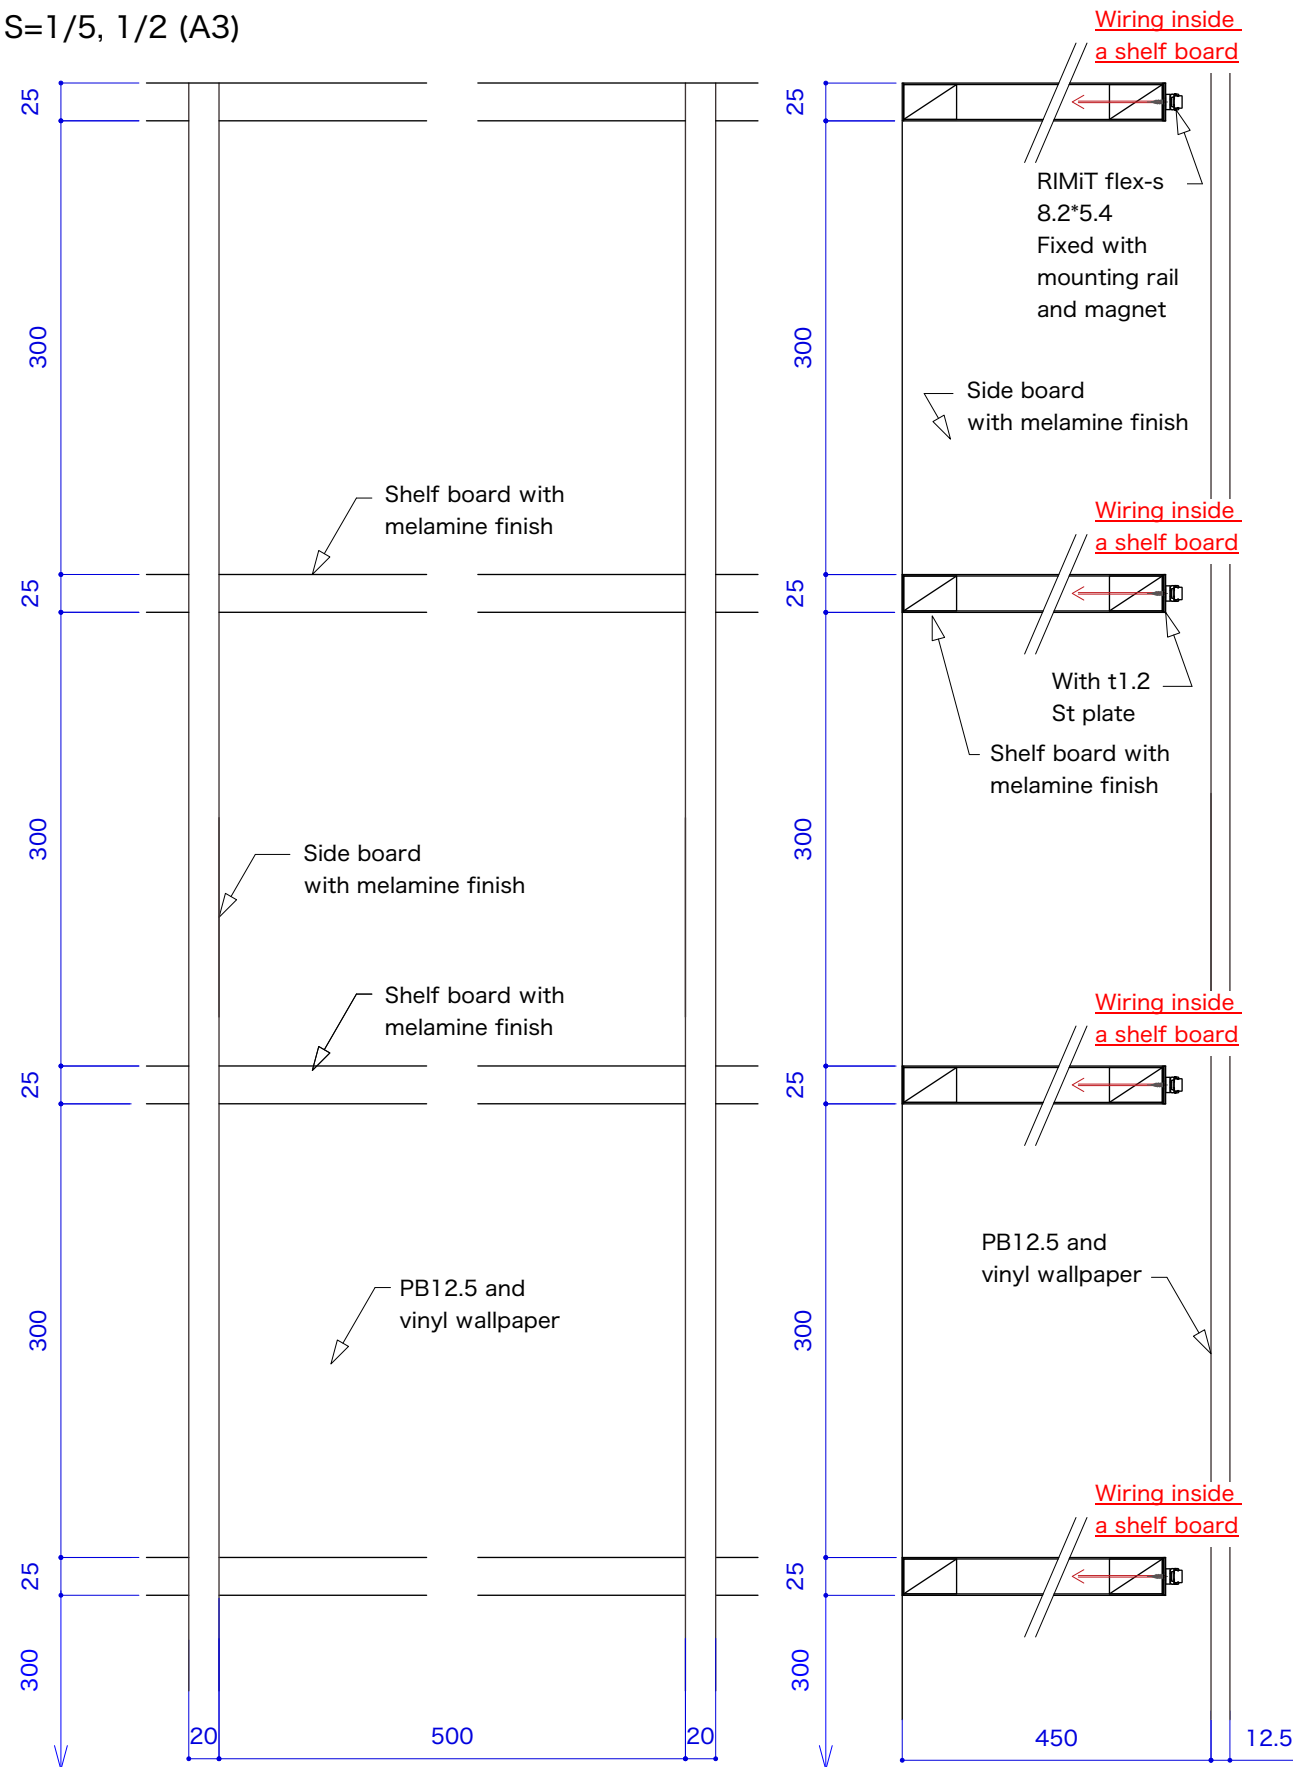

[Shelves Back Lighting] Drawing reference for fixture installation

- Benefits:
- Compact, discreet luminaire designed for easy installation and maximum space efficiency.
 - Dotless surface and simple magnets installation.
 - The lighting fixtures are cuttable on-site in 25mm increments, allowing them to be tailored to fit perfectly into the shelf.

S=1/5, 1/2 (A3)

Section detail S=1:2

【Bedside foot light】

Drawing reference for fixture installation

S=1/5, 1/2 (A3)

Benefits:

- The dotless surface and compact design of the fixture enables it to fit seamlessly into narrow spaces around the bed.
- Magnet installation option available, enabling installation at areas where traditional mounting options are not feasible.
- Length customizable up to 4M, providing indirect lighting for design of extended length.

Section detail S=1:2

【Indirect light at foot area for passage】

Drawing reference for fixture installation

S=1/5, 1/2 (A3)

Benefits:

- Gentle, dot-free light emission that enhances the atmosphere of the passage.
- Sleek design for effortless concealment, with simple magnetic mounting accessories for straightforward installation.
- Length customizable up to 4M, ideal for extended passages and hallways.

Section detail S=1:2

【Outdoor foot light】

Drawing reference for fixture installation

S=1/5, 1/2 (A3)

Benefits:

- IP65 specification
- Provide enhancement of landscape design through the use of lighting.
- Flexible design allowing effortless installation for curved spaces.
- Length customizable up to 4M, making installation easier to accommodate extended length designs.