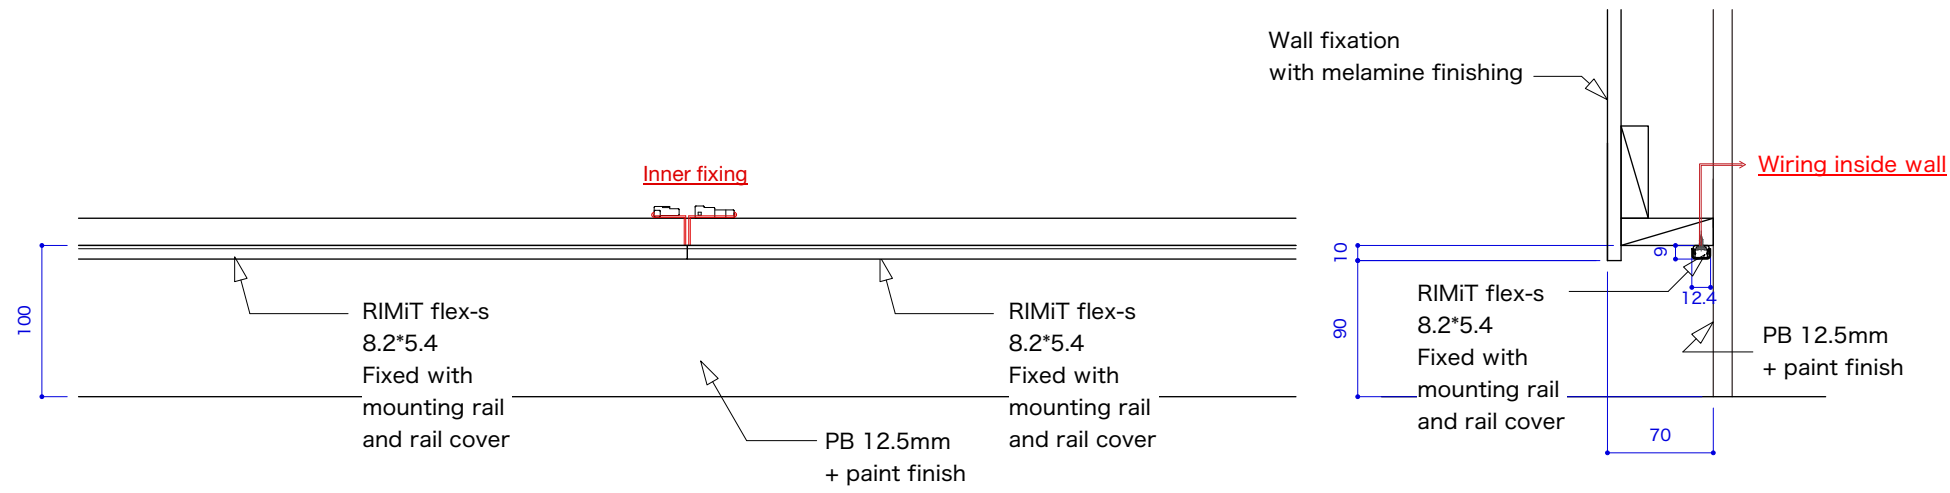

S=1/5, 1/2 (A3)

Section detail S=1:2

【Bedside foot light】

Drawing reference for fixture installation

S=1/5, 1/2 (A3)

Benefits:

- The dotless surface and compact design of the fixture enables it to fit seamlessly into narrow spaces around the bed.
- Magnet installation option available, enabling installation at areas where traditional mounting options are not feasible.
- Length customizable up to 4M, providing indirect lighting for design of extended length.

Section detail S=1:2

【Indirect light at foot area for passage】

Drawing reference for fixture installation

S=1/5, 1/2 (A3)

Benefits:

- Gentle, dot-free light emission that enhances the atmosphere of the passage.
- Sleek design for effortless concealment, with simple magnetic mounting accessories for straightforward installation.
- Length customizable up to 4M, ideal for extended passages and hallways.

Section detail S=1:2

【Outdoor foot light】

Drawing reference for fixture installation

S=1/5, 1/2 (A3)

Benefits:

- IP65 specification
- Provide enhancement of landscape design through the use of lighting.
- Flexible design allowing effortless installation for curved spaces.
- Length customizable up to 4M, making installation easier to accommodate extended length designs.

Section detail S=1:2

【Outdoor light for handrail】

Drawing reference for fixture installation

S=1/2, 1/1 (A3)

Benefits:

- IP65 specification
- Landscape lighting to ensure safety at night.
- Elegant emission with a brightness of 244lm/m
- Length customizable up to 4m, providing indirect lighting for design of extended length.