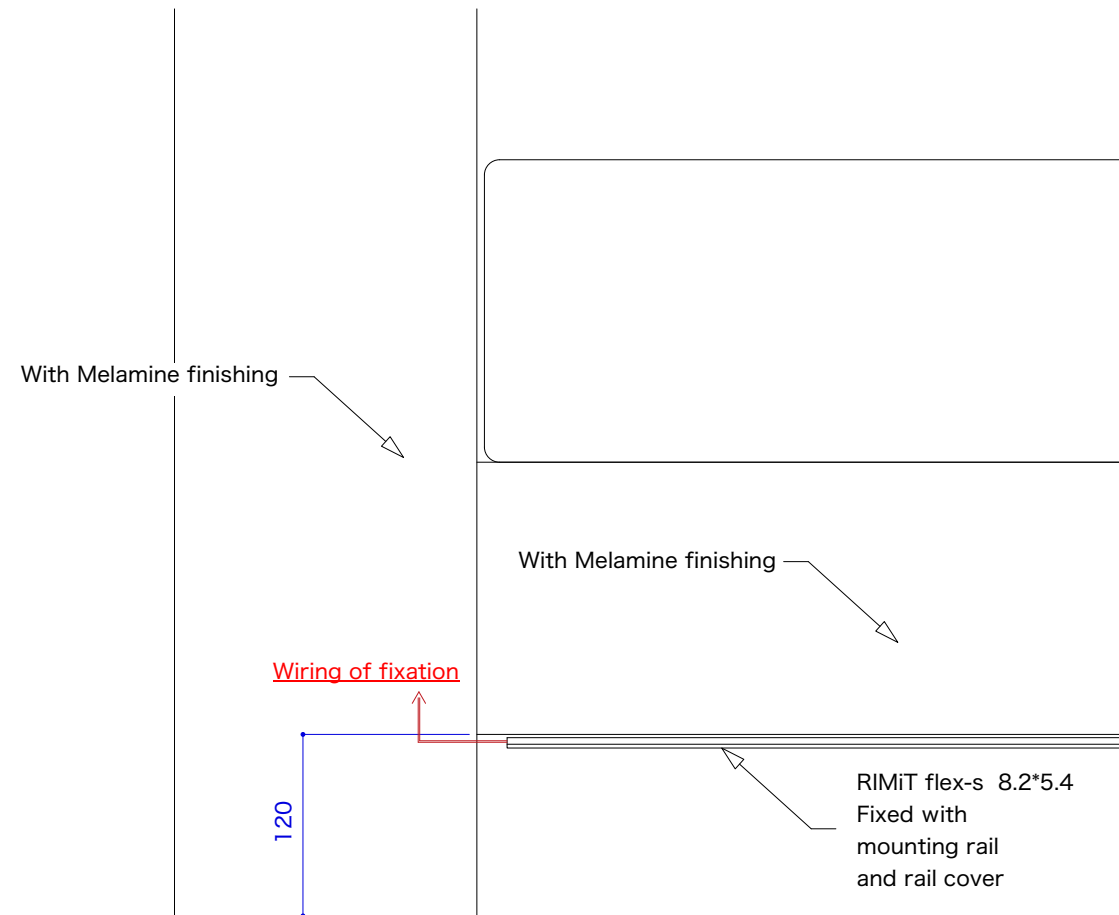

[Shelves Back Lighting] Drawing reference for fixture installation

- Benefits:
- Compact, discreet luminaire designed for easy installation and maximum space efficiency.
 - Dotless surface and simple magnets installation.
 - The lighting fixtures are cuttable on-site in 25mm increments, allowing them to be tailored to fit perfectly into the shelf.

S=1/5, 1/2 (A3)

Section detail S=1:2

【Bedside foot light】

Drawing reference for fixture installation

S=1/5, 1/2 (A3)

Benefits:

- The dotless surface and compact design of the fixture enables it to fit seamlessly into narrow spaces around the bed.
- Magnet installation option available, enabling installation at areas where traditional mounting options are not feasible.
- Length customizable up to 4M, providing indirect lighting for design of extended length.

Section detail S=1:2

【Indirect light at foot area for passage】

Drawing reference for fixture installation

S=1/5, 1/2 (A3)

Benefits:

- Gentle, dot-free light emission that enhances the atmosphere of the passage.
- Sleek design for effortless concealment, with simple magnetic mounting accessories for straightforward installation.
- Length customizable up to 4M, ideal for extended passages and hallways.

Section detail S=1:2

【Outdoor foot light】

Drawing reference for fixture installation

S=1/5, 1/2 (A3)

Benefits:

- IP65 specification
- Provide enhancement of landscape design through the use of lighting.
- Flexible design allowing effortless installation for curved spaces.
- Length customizable up to 4M, making installation easier to accommodate extended length designs.