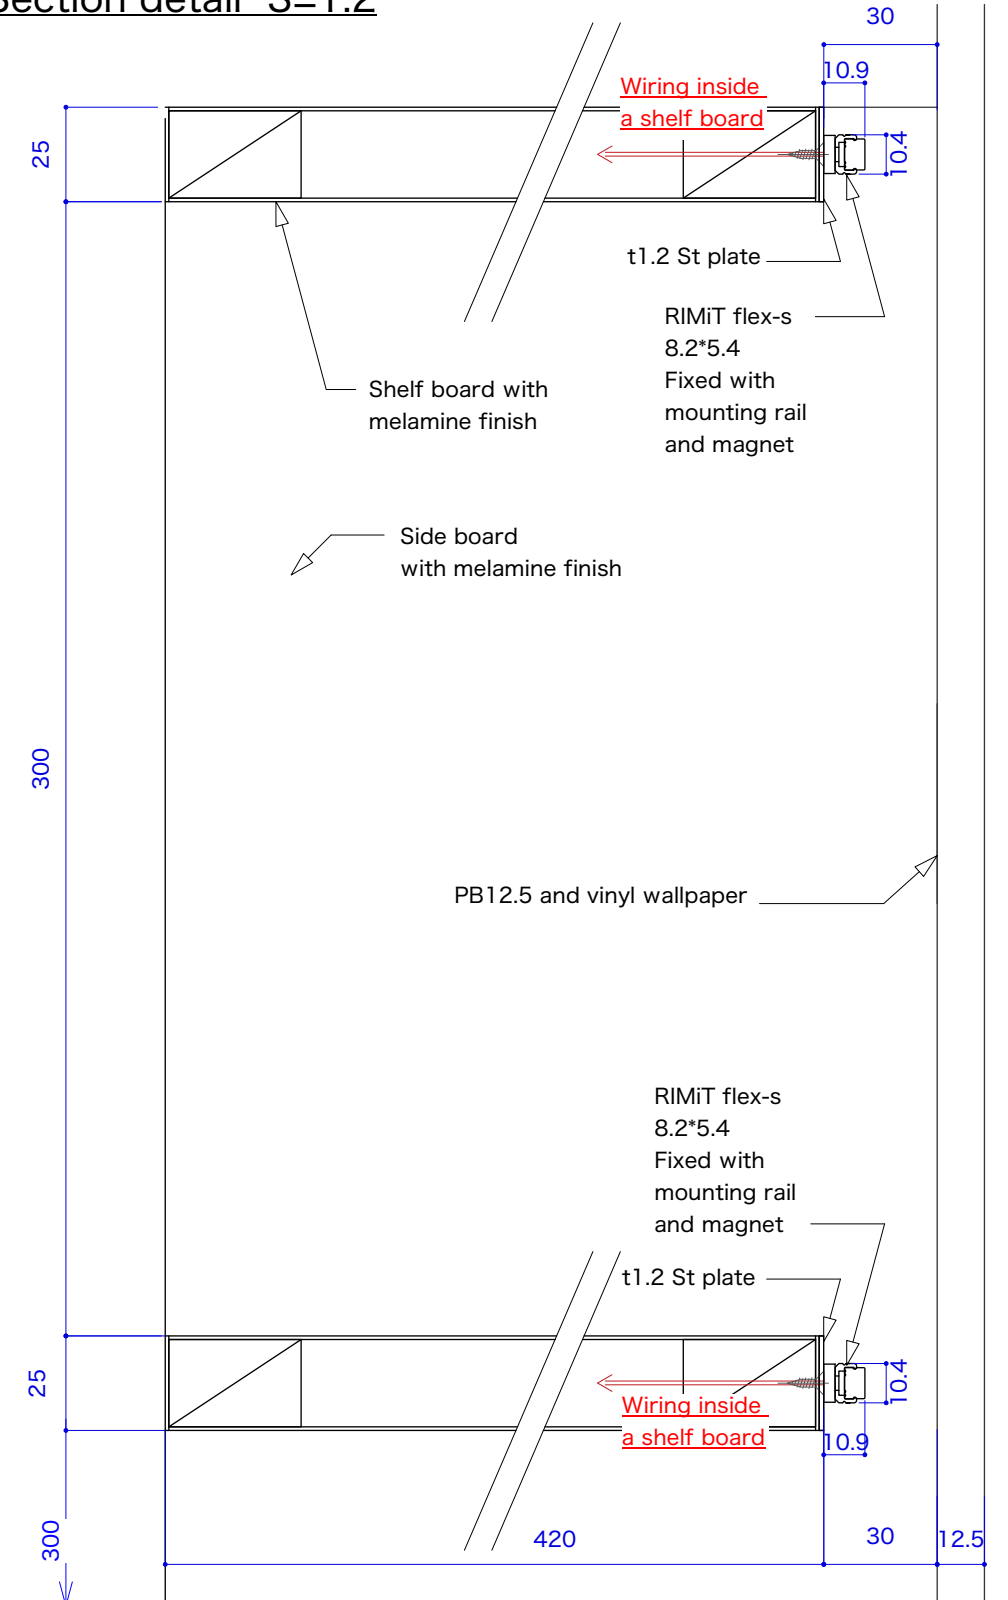

[Shelves Back Lighting] Drawing reference for fixture installation

- Benefits:
- Compact, discreet luminaire designed for easy installation and maximum space efficiency.
 - Dotless surface and simple magnets installation.
 - The lighting fixtures are cuttable on-site in 25mm increments, allowing them to be tailored to fit perfectly into the shelf.

S=1/5, 1/2 (A3)

Section detail S=1:2

【Bedside foot light】

Drawing reference for fixture installation

S=1/5, 1/2 (A3)

Benefits:

- The dotless surface and compact design of the fixture enables it to fit seamlessly into narrow spaces around the bed.
- Magnet installation option available, enabling installation at areas where traditional mounting options are not feasible.
- Length customizable up to 4M, providing indirect lighting for design of extended length.

Section detail S=1:2

【Indirect light at foot area for passage】

Drawing reference for fixture installation

S=1/5, 1/2 (A3)

Benefits:

- Gentle, dot-free light emission that enhances the atmosphere of the passage.
- Sleek design for effortless concealment, with simple magnetic mounting accessories for straightforward installation.
- Length customizable up to 4M, ideal for extended passages and hallways.

Section detail S=1:2

【Outdoor foot light】

Drawing reference for fixture installation

S=1/5, 1/2 (A3)

Benefits:

- IP65 specification
- Provide enhancement of landscape design through the use of lighting.
- Flexible design allowing effortless installation for curved spaces.
- Length customizable up to 4M, making installation easier to accommodate extended length designs.