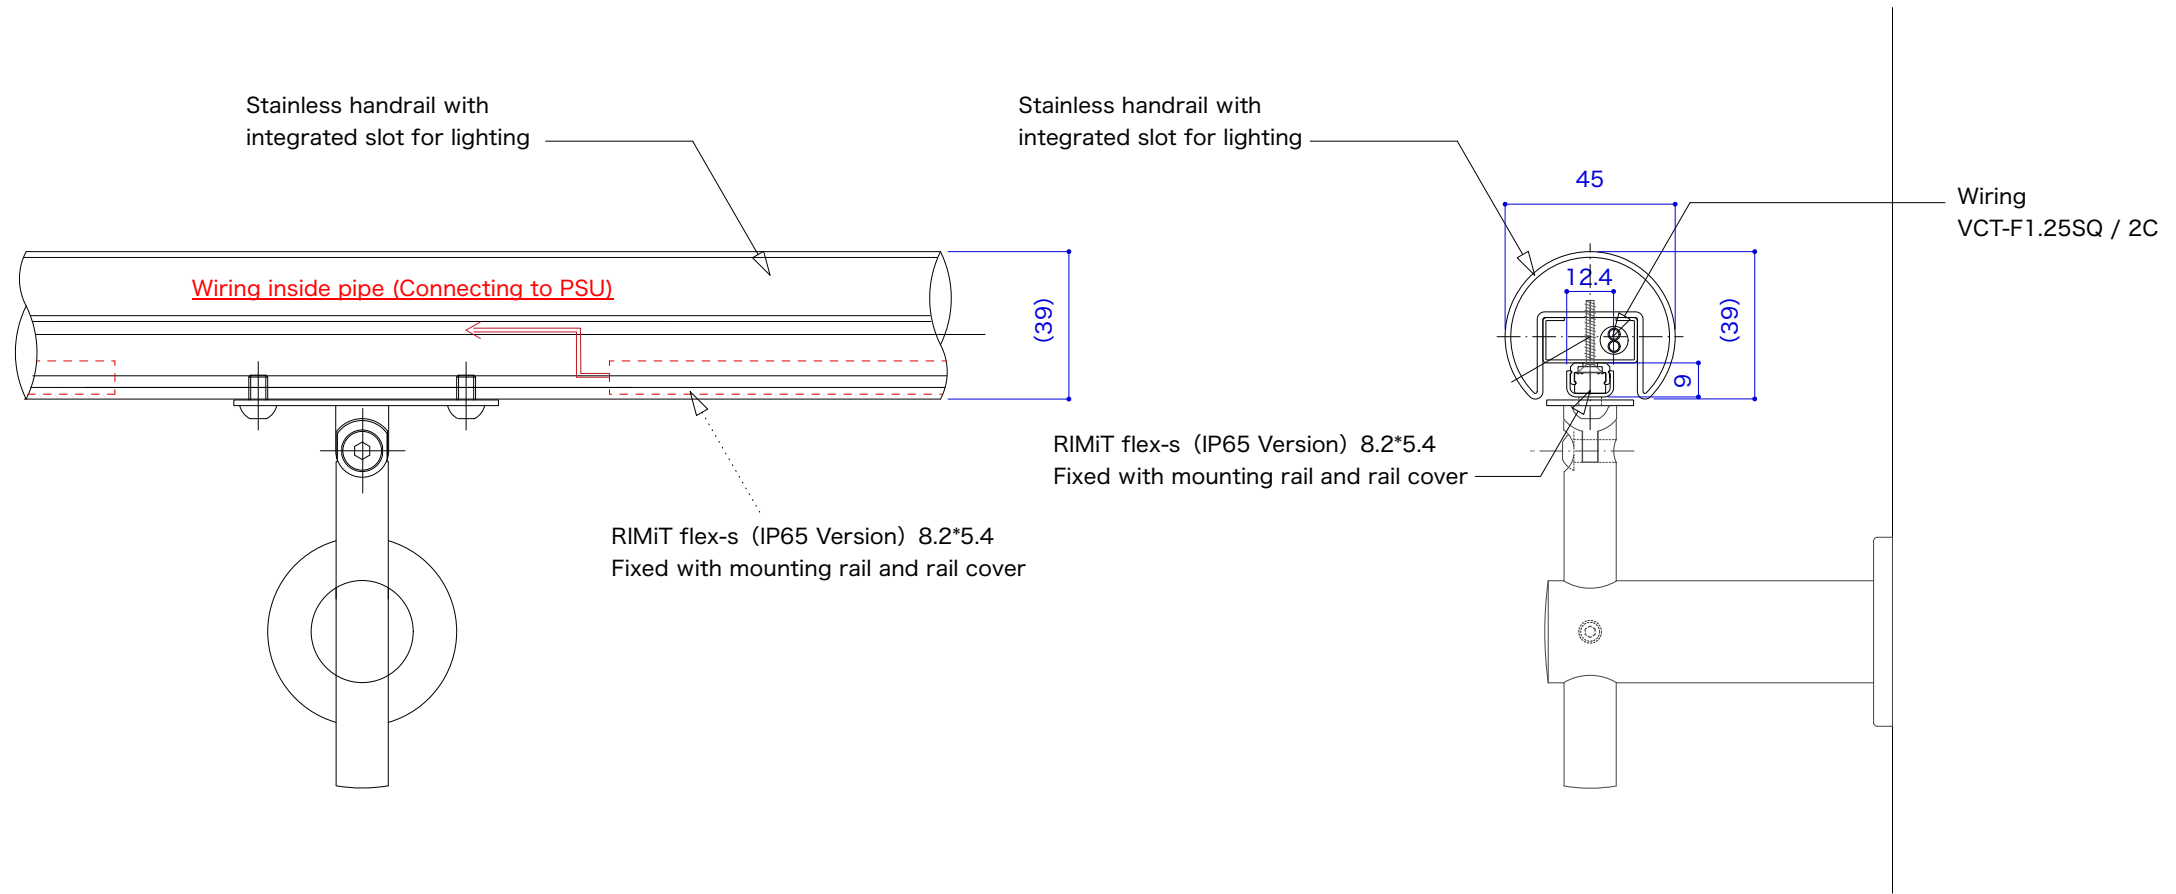

S=1/5, 1/2 (A3)

Section detail S=1:2

【Bedside foot light】

Drawing reference for fixture installation

S=1/5, 1/2 (A3)

Benefits:

- The dotless surface and compact design of the fixture enables it to fit seamlessly into narrow spaces around the bed.
- Magnet installation option available, enabling installation at areas where traditional mounting options are not feasible.
- Length customizable up to 4M, providing indirect lighting for design of extended length.

Section detail S=1:2

【Indirect light at foot area for passage】

Drawing reference for fixture installation

S=1/5, 1/2 (A3)

Benefits:

- Gentle, dot-free light emission that enhances the atmosphere of the passage.
- Sleek design for effortless concealment, with simple magnetic mounting accessories for straightforward installation.
- Length customizable up to 4M, ideal for extended passages and hallways.

Section detail S=1:2

【Outdoor foot light】

Drawing reference for fixture installation

S=1/5, 1/2 (A3)

Benefits:

- IP65 specification
- Provide enhancement of landscape design through the use of lighting.
- Flexible design allowing effortless installation for curved spaces.
- Length customizable up to 4M, making installation easier to accommodate extended length designs.

Section detail S=1:2

【Outdoor light for handrail】

Drawing reference for fixture installation

S=1/2, 1/1 (A3)

Benefits:

- IP65 specification
- Landscape lighting to ensure safety at night.
- Elegant emission with a brightness of 244lm/m
- Length customizable up to 4m, providing indirect lighting for design of extended length.