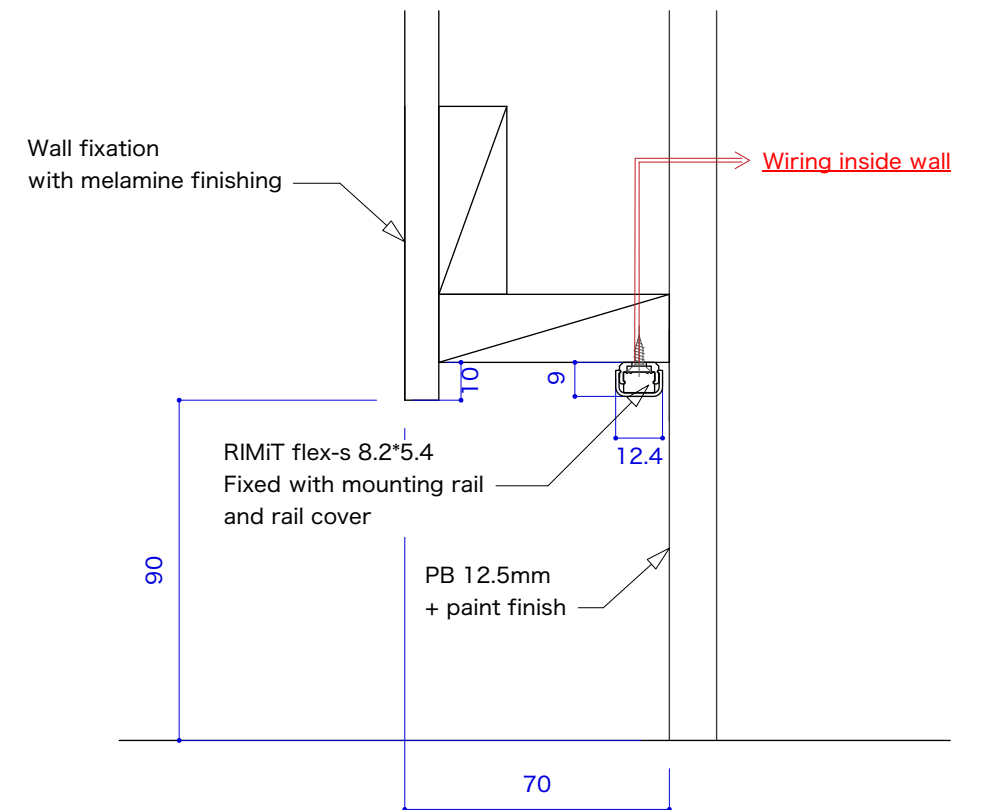

S=1/5, 1/2 (A3)

Section detail S=1:2

【Bedside foot light】

Drawing reference for fixture installation

S=1/5, 1/2 (A3)

Benefits:

- The dotless surface and compact design of the fixture enables it to fit seamlessly into narrow spaces around the bed.
- Magnet installation option available, enabling installation at areas where traditional mounting options are not feasible.
- Length customizable up to 4M, providing indirect lighting for design of extended length.

Section detail S=1:2

【Indirect light at foot area for passage】

Drawing reference for fixture installation

S=1/5, 1/2 (A3)

Benefits:

- Gentle, dot-free light emission that enhances the atmosphere of the passage.
- Sleek design for effortless concealment, with simple magnetic mounting accessories for straightforward installation.
- Length customizable up to 4M, ideal for extended passages and hallways.

Section detail S=1:2

【Outdoor foot light】

Drawing reference for fixture installation

S=1/5, 1/2 (A3)

Benefits:

- IP65 specification
- Provide enhancement of landscape design through the use of lighting.
- Flexible design allowing effortless installation for curved spaces.
- Length customizable up to 4M, making installation easier to accommodate extended length designs.

Section detail S=1:2

【Outdoor light for handrail】

Drawing reference for fixture installation

S=1/2, 1/1 (A3)

Benefits:

- IP65 specification
- Landscape lighting to ensure safety at night.
- Elegant emission with a brightness of 244lm/m
- Length customizable up to 4m, providing indirect lighting for design of extended length.