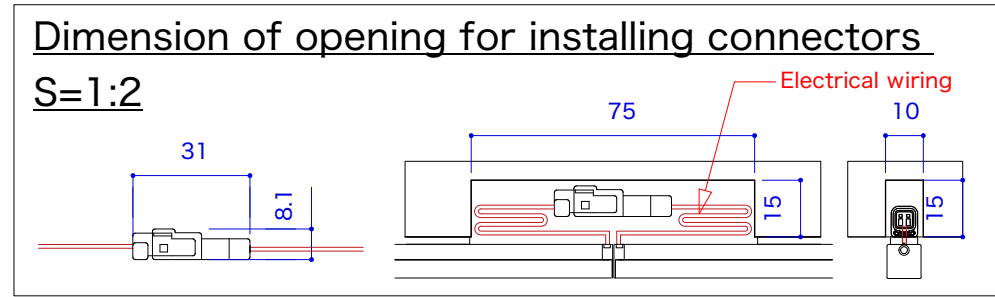

[Shelves Back Lighting] Drawing reference for fixture installation

- Benefits:
- Compact, discreet luminaire designed for easy installation and maximum space efficiency.
 - Dotless surface and simple magnets installation.
 - The lighting fixtures are cuttable on-site in 25mm increments, allowing them to be tailored to fit perfectly into the shelf.

S=1/5, 1/2 (A3)

Section detail S=1:2

【Bedside foot light】

Drawing reference for fixture installation

S=1/5, 1/2 (A3)

Benefits:

- The dotless surface and compact design of the fixture enables it to fit seamlessly into narrow spaces around the bed.
- Magnet installation option available, enabling installation at areas where traditional mounting options are not feasible.
- Length customizable up to 4M, providing indirect lighting for design of extended length.

Section detail S=1:2

【Indirect light at foot area for passage】

Drawing reference for fixture installation

S=1/5, 1/2 (A3)

Benefits:

- Gentle, dot-free light emission that enhances the atmosphere of the passage.
- Sleek design for effortless concealment, with simple magnetic mounting accessories for straightforward installation.
- Length customizable up to 4M, ideal for extended passages and hallways.

Section detail S=1:2

【Outdoor foot light】

Drawing reference for fixture installation

S=1/5, 1/2 (A3)

Benefits:

- IP65 specification
- Provide enhancement of landscape design through the use of lighting.
- Flexible design allowing effortless installation for curved spaces.
- Length customizable up to 4M, making installation easier to accommodate extended length designs.