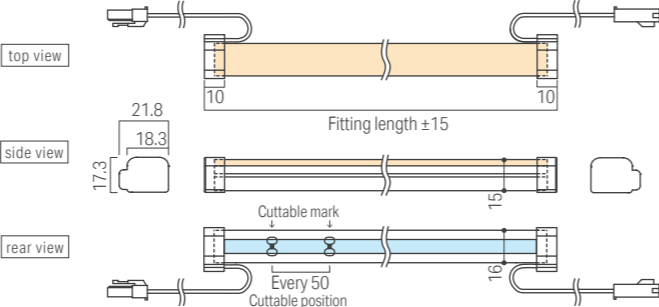

W: Both ends lead, R: Side(Right) feed