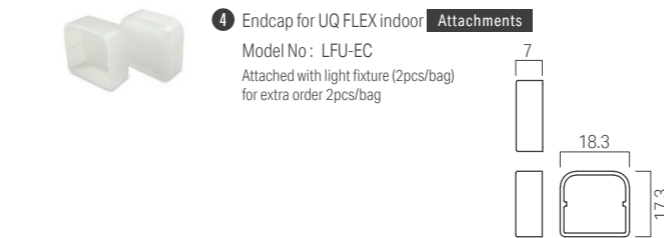

Accessories

Custom order Length

Luci SHIN UQ FLEX Indoor (6.4 W/m, 10.8 W/m, 15.8 W/m, 20.7 W/m)
Corresponds to Length of Model No. and External dimensions

Length	Fitting length (mm)						
	Lead wire			Length	Lead wire		
	WR/WB	SR	SB		WR/WB	SR	SB
0050	58	57.5	57	2550	2558	2557.5	2557
0100	108	107.5	107	2600	2608	2607.5	2607
0150	158	157.5	157	2650	2658	2657.5	2657
0200	208	207.5	207	2700	2708	2707.5	2707
0250	258	257.5	257	2750	2758	2757.5	2757
0300	308	307.5	307	2800	2808	2807.5	2807
0350	358	357.5	357	2850	2858	2857.5	2857
0400	408	407.5	407	2900	2908	2907.5	2907
0450	458	457.5	457	2950	2958	2957.5	2957
0500	508	507.5	507	3000	3008	3007.5	3007
0550	558	557.5	557	3050	3058	3057.5	3057
0600	608	607.5	607	3100	3108	3107.5	3107
0650	658	657.5	657	3150	3158	3157.5	3157
0700	708	707.5	707	3200	3208	3207.5	3207
0750	758	757.5	757	3250	3258	3257.5	3257
0800	808	807.5	807	3300	3308	3307.5	3307
0850	858	857.5	857	3350	3358	3357.5	3357
0900	908	907.5	907	3400	3408	3407.5	3407
0950	958	957.5	957	3450	3458	3457.5	3457
1000	1008	1007.5	1007	3500	3508	3507.5	3507
1050	1058	1057.5	1057	3550	3558	3557.5	3557
1100	1108	1107.5	1107	3600	3608	3607.5	3607
1150	1158	1157.5	1157	3650	3658	3657.5	3657
1200	1208	1207.5	1207	3700	3708	3707.5	3707
1250	1258	1257.5	1257	3750	3758	3757.5	3757
1300	1308	1307.5	1307	3800	3808	3807.5	3807
1350	1358	1357.5	1357	3850	3858	3857.5	3857
1400	1408	1407.5	1407	3900	3908	3907.5	3907
1450	1458	1457.5	1457	3950	3958	3957.5	3957
1500	1508	1507.5	1507	4000	4008	4007.5	4007
1550	1558	1557.5	1557	4050	4058	4057.5	4057
1600	1608	1607.5	1607	4100	4108	4107.5	4107
1650	1658	1657.5	1657	4150	4158	4157.5	4157
1700	1708	1707.5	1707	4200	4208	4207.5	4207
1750	1758	1757.5	1757	4250	4258	4257.5	4257
1800	1808	1807.5	1807	4300	4308	4307.5	4307
1850	1858	1857.5	1857	4350	4358	4357.5	4357
1900	1908	1907.5	1907	4400	4408	4407.5	4407
1950	1958	1957.5	1957	4450	4458	4457.5	4457
2000	2008	2007.5	2007	4500	4508	4507.5	4507
2050	2058	2057.5	2057	4550	4558	4557.5	4557
2100	2108	2107.5	2107	4600	4608	4607.5	4607
2150	2158	2157.5	2157	4650	4658	4657.5	4657
2200	2208	2207.5	2207	4700	4708	4707.5	4707
2250	2258	2257.5	2257	4750	4758	4757.5	4757
2300	2308	2307.5	2307	4800	4808	4807.5	4807
2350	2358	2357.5	2357	4850	4858	4857.5	4857
2400	2408	2407.5	2407	4900	4908	4907.5	4907
2450	2458	2457.5	2457	4950	4958	4957.5	4957
2500	2508	2507.5	2507	5000	5008	5007.5	5007