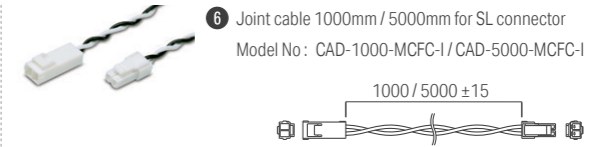

Accessories

Custom order Length

Luci SHIN UQ FLEX Indoor (6.4 W/m, 10.8 W/m, 15.8 W/m, 20.7 W/m)
Corresponds to Length of Model No. and External dimensions

Length	Fitting length (mm)						
	Lead wire			Length	Lead wire		
	WR/WB	SR	SB		WR/WB	SR	SB
0050	58	57.5	57	2550	2558	2557.5	2557
0100	108	107.5	107	2600	2608	2607.5	2607
0150	158	157.5	157	2650	2658	2657.5	2657
0200	208	207.5	207	2700	2708	2707.5	2707
0250	258	257.5	257	2750	2758	2757.5	2757
0300	308	307.5	307	2800	2808	2807.5	2807
0350	358	357.5	357	2850	2858	2857.5	2857
0400	408	407.5	407	2900	2908	2907.5	2907
0450	458	457.5	457	2950	2958	2957.5	2957
0500	508	507.5	507	3000	3008	3007.5	3007
0550	558	557.5	557	3050	3058	3057.5	3057
0600	608	607.5	607	3100	3108	3107.5	3107
0650	658	657.5	657	3150	3158	3157.5	3157
0700	708	707.5	707	3200	3208	3207.5	3207
0750	758	757.5	757	3250	3258	3257.5	3257
0800	808	807.5	807	3300	3308	3307.5	3307
0850	858	857.5	857	3350	3358	3357.5	3357
0900	908	907.5	907	3400	3408	3407.5	3407
0950	958	957.5	957	3450	3458	3457.5	3457
1000	1008	1007.5	1007	3500	3508	3507.5	3507
1050	1058	1057.5	1057	3550	3558	3557.5	3557
1100	1108	1107.5	1107	3600	3608	3607.5	3607
1150	1158	1157.5	1157	3650	3658	3657.5	3657
1200	1208	1207.5	1207	3700	3708	3707.5	3707
1250	1258	1257.5	1257	3750	3758	3757.5	3757
1300	1308	1307.5	1307	3800	3808	3807.5	3807
1350	1358	1357.5	1357	3850	3858	3857.5	3857
1400	1408	1407.5	1407	3900	3908	3907.5	3907
1450	1458	1457.5	1457	3950	3958	3957.5	3957
1500	1508	1507.5	1507	4000	4008	4007.5	4007
1550	1558	1557.5	1557	4050	4058	4057.5	4057
1600	1608	1607.5	1607	4100	4108	4107.5	4107
1650	1658	1657.5	1657	4150	4158	4157.5	4157
1700	1708	1707.5	1707	4200	4208	4207.5	4207
1750	1758	1757.5	1757	4250	4258	4257.5	4257
1800	1808	1807.5	1807	4300	4308	4307.5	4307
1850	1858	1857.5	1857	4350	4358	4357.5	4357
1900	1908	1907.5	1907	4400	4408	4407.5	4407
1950	1958	1957.5	1957	4450	4458	4457.5	4457
2000	2008	2007.5	2007	4500	4508	4507.5	4507
2050	2058	2057.5	2057	4550	4558	4557.5	4557
2100	2108	2107.5	2107	4600	4608	4607.5	4607
2150	2158	2157.5	2157	4650	4658	4657.5	4657
2200	2208	2207.5	2207	4700	4708	4707.5	4707
2250	2258	2257.5	2257	4750	4758	4757.5	4757
2300	2308	2307.5	2307	4800	4808	4807.5	4807
2350	2358	2357.5	2357	4850	4858	4857.5	4857
2400	2408	2407.5	2407	4900	4908	4907.5	4907
2450	2458	2457.5	2457	4950	4958	4957.5	4957
2500	2508	2507.5	2507	5000	5008	5007.5	5007