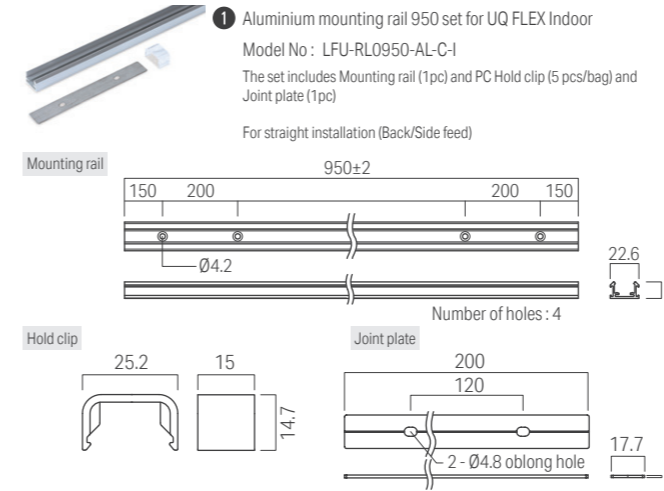

Accessories

Custom order Length

Luci SHIN UQ FLEX Indoor (6.4 W/m, 10.8 W/m, 15.8 W/m, 20.7 W/m)
Corresponds to Length of Model No. and External dimensions

Length	Fitting length (mm)						
	Lead wire			Length	Lead wire		
	WR/WB	SR	SB		WR/WB	SR	SB
0050	58	57.5	57	2550	2558	2557.5	2557
0100	108	107.5	107	2600	2608	2607.5	2607
0150	158	157.5	157	2650	2658	2657.5	2657
0200	208	207.5	207	2700	2708	2707.5	2707
0250	258	257.5	257	2750	2758	2757.5	2757
0300	308	307.5	307	2800	2808	2807.5	2807
0350	358	357.5	357	2850	2858	2857.5	2857
0400	408	407.5	407	2900	2908	2907.5	2907
0450	458	457.5	457	2950	2958	2957.5	2957
0500	508	507.5	507	3000	3008	3007.5	3007
0550	558	557.5	557	3050	3058	3057.5	3057
0600	608	607.5	607	3100	3108	3107.5	3107
0650	658	657.5	657	3150	3158	3157.5	3157
0700	708	707.5	707	3200	3208	3207.5	3207
0750	758	757.5	757	3250	3258	3257.5	3257
0800	808	807.5	807	3300	3308	3307.5	3307
0850	858	857.5	857	3350	3358	3357.5	3357
0900	908	907.5	907	3400	3408	3407.5	3407
0950	958	957.5	957	3450	3458	3457.5	3457
1000	1008	1007.5	1007	3500	3508	3507.5	3507
1050	1058	1057.5	1057	3550	3558	3557.5	3557
1100	1108	1107.5	1107	3600	3608	3607.5	3607
1150	1158	1157.5	1157	3650	3658	3657.5	3657
1200	1208	1207.5	1207	3700	3708	3707.5	3707
1250	1258	1257.5	1257	3750	3758	3757.5	3757
1300	1308	1307.5	1307	3800	3808	3807.5	3807
1350	1358	1357.5	1357	3850	3858	3857.5	3857
1400	1408	1407.5	1407	3900	3908	3907.5	3907
1450	1458	1457.5	1457	3950	3958	3957.5	3957
1500	1508	1507.5	1507	4000	4008	4007.5	4007
1550	1558	1557.5	1557	4050	4058	4057.5	4057
1600	1608	1607.5	1607	4100	4108	4107.5	4107
1650	1658	1657.5	1657	4150	4158	4157.5	4157
1700	1708	1707.5	1707	4200	4208	4207.5	4207
1750	1758	1757.5	1757	4250	4258	4257.5	4257
1800	1808	1807.5	1807	4300	4308	4307.5	4307
1850	1858	1857.5	1857	4350	4358	4357.5	4357
1900	1908	1907.5	1907	4400	4408	4407.5	4407
1950	1958	1957.5	1957	4450	4458	4457.5	4457
2000	2008	2007.5	2007	4500	4508	4507.5	4507
2050	2058	2057.5	2057	4550	4558	4557.5	4557
2100	2108	2107.5	2107	4600	4608	4607.5	4607
2150	2158	2157.5	2157	4650	4658	4657.5	4657
2200	2208	2207.5	2207	4700	4708	4707.5	4707
2250	2258	2257.5	2257	4750	4758	4757.5	4757
2300	2308	2307.5	2307	4800	4808	4807.5	4807
2350	2358	2357.5	2357	4850	4858	4857.5	4857
2400	2408	2407.5	2407	4900	4908	4907.5	4907
2450	2458	2457.5	2457	4950	4958	4957.5	4957
2500	2508	2507.5	2507	5000	5008	5007.5	5007