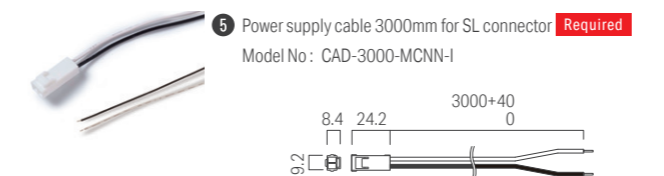

Accessories

Custom order Length

Luci SHIN UQ FLEX Indoor (6.4 W/m, 10.8 W/m, 15.8 W/m, 20.7 W/m)
Corresponds to Length of Model No. and External dimensions

Length	Fitting length (mm)						
	Lead wire			Length	Lead wire		
	WR/WB	SR	SB		WR/WB	SR	SB
0050	58	57.5	57	2550	2558	2557.5	2557
0100	108	107.5	107	2600	2608	2607.5	2607
0150	158	157.5	157	2650	2658	2657.5	2657
0200	208	207.5	207	2700	2708	2707.5	2707
0250	258	257.5	257	2750	2758	2757.5	2757
0300	308	307.5	307	2800	2808	2807.5	2807
0350	358	357.5	357	2850	2858	2857.5	2857
0400	408	407.5	407	2900	2908	2907.5	2907
0450	458	457.5	457	2950	2958	2957.5	2957
0500	508	507.5	507	3000	3008	3007.5	3007
0550	558	557.5	557	3050	3058	3057.5	3057
0600	608	607.5	607	3100	3108	3107.5	3107
0650	658	657.5	657	3150	3158	3157.5	3157
0700	708	707.5	707	3200	3208	3207.5	3207
0750	758	757.5	757	3250	3258	3257.5	3257
0800	808	807.5	807	3300	3308	3307.5	3307
0850	858	857.5	857	3350	3358	3357.5	3357
0900	908	907.5	907	3400	3408	3407.5	3407
0950	958	957.5	957	3450	3458	3457.5	3457
1000	1008	1007.5	1007	3500	3508	3507.5	3507
1050	1058	1057.5	1057	3550	3558	3557.5	3557
1100	1108	1107.5	1107	3600	3608	3607.5	3607
1150	1158	1157.5	1157	3650	3658	3657.5	3657
1200	1208	1207.5	1207	3700	3708	3707.5	3707
1250	1258	1257.5	1257	3750	3758	3757.5	3757
1300	1308	1307.5	1307	3800	3808	3807.5	3807
1350	1358	1357.5	1357	3850	3858	3857.5	3857
1400	1408	1407.5	1407	3900	3908	3907.5	3907
1450	1458	1457.5	1457	3950	3958	3957.5	3957
1500	1508	1507.5	1507	4000	4008	4007.5	4007
1550	1558	1557.5	1557	4050	4058	4057.5	4057
1600	1608	1607.5	1607	4100	4108	4107.5	4107
1650	1658	1657.5	1657	4150	4158	4157.5	4157
1700	1708	1707.5	1707	4200	4208	4207.5	4207
1750	1758	1757.5	1757	4250	4258	4257.5	4257
1800	1808	1807.5	1807	4300	4308	4307.5	4307
1850	1858	1857.5	1857	4350	4358	4357.5	4357
1900	1908	1907.5	1907	4400	4408	4407.5	4407
1950	1958	1957.5	1957	4450	4458	4457.5	4457
2000	2008	2007.5	2007	4500	4508	4507.5	4507
2050	2058	2057.5	2057	4550	4558	4557.5	4557
2100	2108	2107.5	2107	4600	4608	4607.5	4607
2150	2158	2157.5	2157	4650	4658	4657.5	4657
2200	2208	2207.5	2207	4700	4708	4707.5	4707
2250	2258	2257.5	2257	4750	4758	4757.5	4757
2300	2308	2307.5	2307	4800	4808	4807.5	4807
2350	2358	2357.5	2357	4850	4858	4857.5	4857
2400	2408	2407.5	2407	4900	4908	4907.5	4907
2450	2458	2457.5	2457	4950	4958	4957.5	4957
2500	2508	2507.5	2507	5000	5008	5007.5	5007