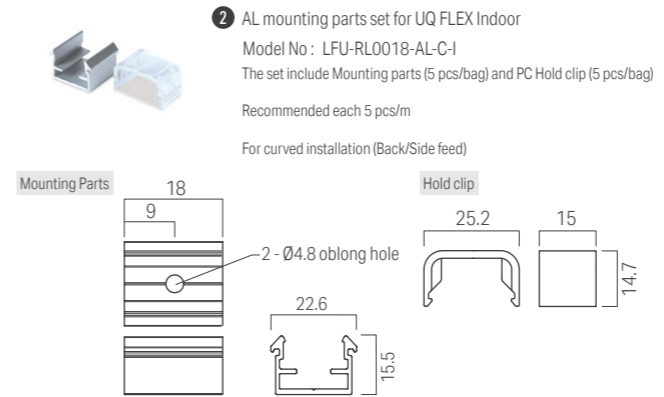

Accessories

Custom order Length

Luci SHIN UQ FLEX Indoor (6.4 W/m, 10.8 W/m, 15.8 W/m, 20.7 W/m)
Corresponds to Length of Model No. and External dimensions

Length	Fitting length (mm)						
	Lead wire			Length	Lead wire		
	WR/WB	SR	SB		WR/WB	SR	SB
0050	58	57.5	57	2550	2558	2557.5	2557
0100	108	107.5	107	2600	2608	2607.5	2607
0150	158	157.5	157	2650	2658	2657.5	2657
0200	208	207.5	207	2700	2708	2707.5	2707
0250	258	257.5	257	2750	2758	2757.5	2757
0300	308	307.5	307	2800	2808	2807.5	2807
0350	358	357.5	357	2850	2858	2857.5	2857
0400	408	407.5	407	2900	2908	2907.5	2907
0450	458	457.5	457	2950	2958	2957.5	2957
0500	508	507.5	507	3000	3008	3007.5	3007
0550	558	557.5	557	3050	3058	3057.5	3057
0600	608	607.5	607	3100	3108	3107.5	3107
0650	658	657.5	657	3150	3158	3157.5	3157
0700	708	707.5	707	3200	3208	3207.5	3207
0750	758	757.5	757	3250	3258	3257.5	3257
0800	808	807.5	807	3300	3308	3307.5	3307
0850	858	857.5	857	3350	3358	3357.5	3357
0900	908	907.5	907	3400	3408	3407.5	3407
0950	958	957.5	957	3450	3458	3457.5	3457
1000	1008	1007.5	1007	3500	3508	3507.5	3507
1050	1058	1057.5	1057	3550	3558	3557.5	3557
1100	1108	1107.5	1107	3600	3608	3607.5	3607
1150	1158	1157.5	1157	3650	3658	3657.5	3657
1200	1208	1207.5	1207	3700	3708	3707.5	3707
1250	1258	1257.5	1257	3750	3758	3757.5	3757
1300	1308	1307.5	1307	3800	3808	3807.5	3807
1350	1358	1357.5	1357	3850	3858	3857.5	3857
1400	1408	1407.5	1407	3900	3908	3907.5	3907
1450	1458	1457.5	1457	3950	3958	3957.5	3957
1500	1508	1507.5	1507	4000	4008	4007.5	4007
1550	1558	1557.5	1557	4050	4058	4057.5	4057
1600	1608	1607.5	1607	4100	4108	4107.5	4107
1650	1658	1657.5	1657	4150	4158	4157.5	4157
1700	1708	1707.5	1707	4200	4208	4207.5	4207
1750	1758	1757.5	1757	4250	4258	4257.5	4257
1800	1808	1807.5	1807	4300	4308	4307.5	4307
1850	1858	1857.5	1857	4350	4358	4357.5	4357
1900	1908	1907.5	1907	4400	4408	4407.5	4407
1950	1958	1957.5	1957	4450	4458	4457.5	4457
2000	2008	2007.5	2007	4500	4508	4507.5	4507
2050	2058	2057.5	2057	4550	4558	4557.5	4557
2100	2108	2107.5	2107	4600	4608	4607.5	4607
2150	2158	2157.5	2157	4650	4658	4657.5	4657
2200	2208	2207.5	2207	4700	4708	4707.5	4707
2250	2258	2257.5	2257	4750	4758	4757.5	4757
2300	2308	2307.5	2307	4800	4808	4807.5	4807
2350	2358	2357.5	2357	4850	4858	4857.5	4857
2400	2408	2407.5	2407	4900	4908	4907.5	4907
2450	2458	2457.5	2457	4950	4958	4957.5	4957
2500	2508	2507.5	2507	5000	5008	5007.5	5007