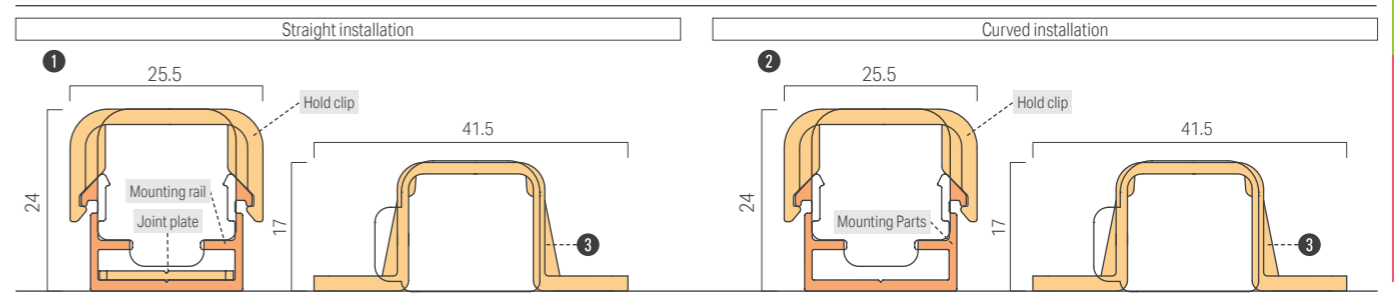

Cross sectional view with accessories