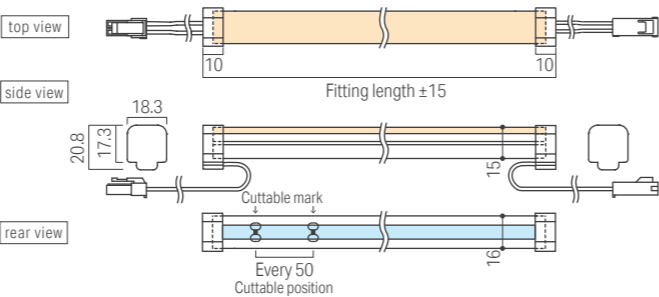

External dimensions

W: Both ends lead, B: Back feed