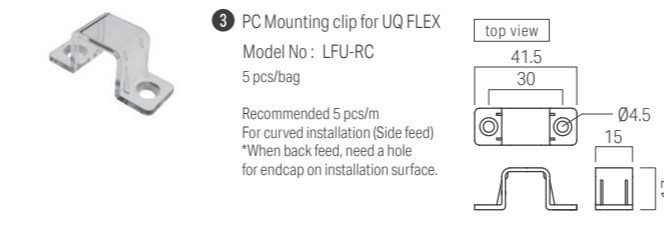

Accessories

Custom order Length

Luci SHIN UQ FLEX Indoor (6.4 W/m, 10.8 W/m, 15.8 W/m, 20.7 W/m)
Corresponds to Length of Model No. and External dimensions

Length	Fitting length (mm)						
	Lead wire			Length	Lead wire		
	WR/WB	SR	SB		WR/WB	SR	SB
0050	58	57.5	57	2550	2558	2557.5	2557
0100	108	107.5	107	2600	2608	2607.5	2607
0150	158	157.5	157	2650	2658	2657.5	2657
0200	208	207.5	207	2700	2708	2707.5	2707
0250	258	257.5	257	2750	2758	2757.5	2757
0300	308	307.5	307	2800	2808	2807.5	2807
0350	358	357.5	357	2850	2858	2857.5	2857
0400	408	407.5	407	2900	2908	2907.5	2907
0450	458	457.5	457	2950	2958	2957.5	2957
0500	508	507.5	507	3000	3008	3007.5	3007
0550	558	557.5	557	3050	3058	3057.5	3057
0600	608	607.5	607	3100	3108	3107.5	3107
0650	658	657.5	657	3150	3158	3157.5	3157
0700	708	707.5	707	3200	3208	3207.5	3207
0750	758	757.5	757	3250	3258	3257.5	3257
0800	808	807.5	807	3300	3308	3307.5	3307
0850	858	857.5	857	3350	3358	3357.5	3357
0900	908	907.5	907	3400	3408	3407.5	3407
0950	958	957.5	957	3450	3458	3457.5	3457
1000	1008	1007.5	1007	3500	3508	3507.5	3507
1050	1058	1057.5	1057	3550	3558	3557.5	3557
1100	1108	1107.5	1107	3600	3608	3607.5	3607
1150	1158	1157.5	1157	3650	3658	3657.5	3657
1200	1208	1207.5	1207	3700	3708	3707.5	3707
1250	1258	1257.5	1257	3750	3758	3757.5	3757
1300	1308	1307.5	1307	3800	3808	3807.5	3807
1350	1358	1357.5	1357	3850	3858	3857.5	3857
1400	1408	1407.5	1407	3900	3908	3907.5	3907
1450	1458	1457.5	1457	3950	3958	3957.5	3957
1500	1508	1507.5	1507	4000	4008	4007.5	4007
1550	1558	1557.5	1557	4050	4058	4057.5	4057
1600	1608	1607.5	1607	4100	4108	4107.5	4107
1650	1658	1657.5	1657	4150	4158	4157.5	4157
1700	1708	1707.5	1707	4200	4208	4207.5	4207
1750	1758	1757.5	1757	4250	4258	4257.5	4257
1800	1808	1807.5	1807	4300	4308	4307.5	4307
1850	1858	1857.5	1857	4350	4358	4357.5	4357
1900	1908	1907.5	1907	4400	4408	4407.5	4407
1950	1958	1957.5	1957	4450	4458	4457.5	4457
2000	2008	2007.5	2007	4500	4508	4507.5	4507
2050	2058	2057.5	2057	4550	4558	4557.5	4557
2100	2108	2107.5	2107	4600	4608	4607.5	4607
2150	2158	2157.5	2157	4650	4658	4657.5	4657
2200	2208	2207.5	2207	4700	4708	4707.5	4707
2250	2258	2257.5	2257	4750	4758	4757.5	4757
2300	2308	2307.5	2307	4800	4808	4807.5	4807
2350	2358	2357.5	2357	4850	4858	4857.5	4857
2400	2408	2407.5	2407	4900	4908	4907.5	4907
2450	2458	2457.5	2457	4950	4958	4957.5	4957
2500	2508	2507.5	2507	5000	5008	5007.5	5007