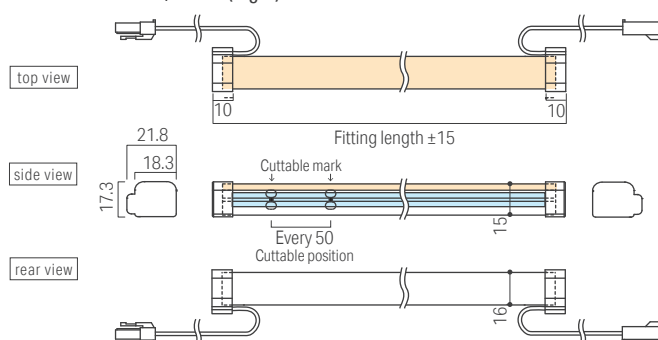

W: Both ends lead, R: Side(Right) feed