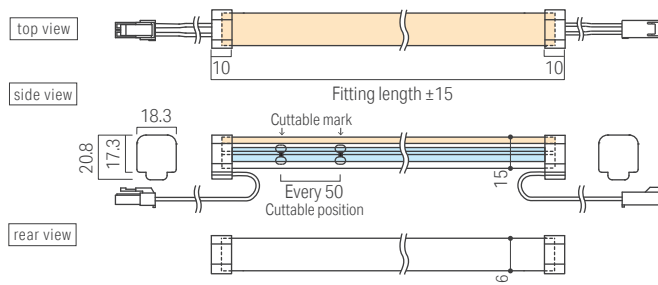

External dimensions

W: Both ends lead, B: Back feed