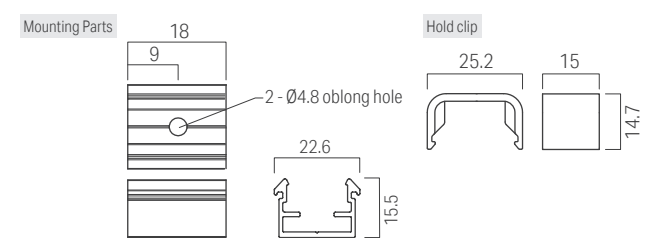

LFUAY-I SHIN series NEW

Color management
MacAdam 3 step

- Side bend dot-free flexible light, cuttable every 50mm at site
- Updated with low wattage high lumen LED series
- Available 4 different wattage variations
- Indoor usage only, custom length max.5m per roll, connectable 5m per circuit

Model No.

LFUAY - T   **- DF - I -**

Product Name	Length	Lead wire	Lead wire	Light source color	Tube type	Environment	Wattage
LFUAY	Custom order length	W : Both ends S : One ends	B : Back feed R : Side(Right) feed	D : 6500K N : 5000K W : 4000K WW : 3500K L30 : 3000K L27 : 2700K L25 : 2500K L22 : 2200K L20 : 2000K	DF : Diffuser	I : Indoor	6 : 6.4 W/m 10 : 10.8 W/m 15 : 15.9 W/m 20 : 20.7 W/m

Specification

Model No.	LFUAY-T1000S/WB/R[-]DF-I-6	LFUAY-T1000S/WB/R[-]DF-I-10	LFUAY-T1000S/WB/R[-]DF-I-15	LFUAY-T1000S/WB/R[-]DF-I-20
Wattage	6.4 W/m	10.8 W/m	15.9 W/m	20.7 W/m
Fitting length	1008 mm (Refer to Custom order length)			
Weight	-			
Luminaire efficacy(2700K)	74.6 lm/W	73.3 lm/W	75.4 lm/W	70.6 lm/W
Light source color	○ = Device inventory * = Please contact us since it's built to order			
D 6500K	Ra96 * 539 lm	* 898 lm	* 1353 lm	* 1649 lm
N 5000K	Ra93 ○ 534 lm	○ 890 lm	○ 1341 lm	○ 1635 lm
W 4000K	Ra97 ○ 524 lm	○ 874 lm	○ 1318 lm	○ 1605 lm
WW 3500K	Ra97 ○ 520 lm	○ 866 lm	○ 1306 lm	○ 1591 lm
L30 3000K	Ra95 ○ 505 lm	○ 842 lm	○ 1270 lm	○ 1547 lm
L27 2700K	Ra94 ○ 477 lm	○ 794 lm	○ 1198 lm	○ 1460 lm
L25 2500K	Ra94 ○ 353 lm	○ 588 lm	○ 886 lm	○ 1080 lm
L22 2200K	Ra93 * 329 lm	* 548 lm	* 826 lm	* 1007 lm
L20 2000K	Ra91 * 300 lm	* 500 lm	* 755 lm	* 920 lm

The optical data provided on the each product pages are for reference only; the data values are not guaranteed. Please use as reference materials for your planning.

General Specification