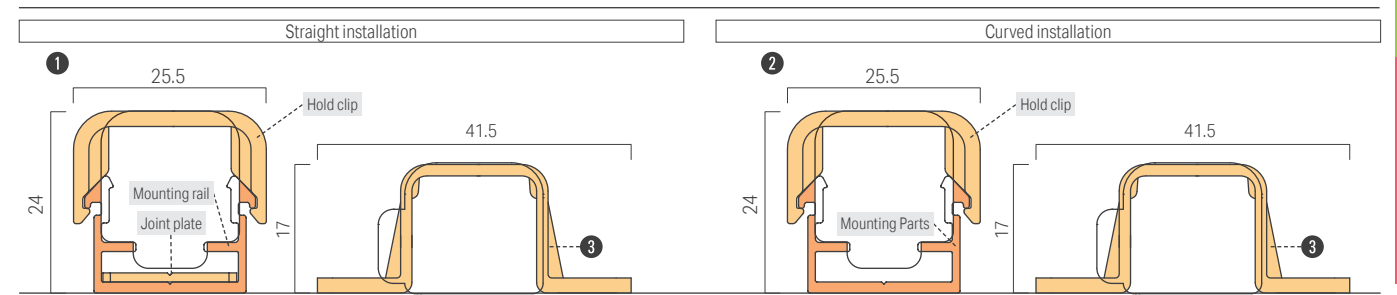

Cross sectional view with accessories

Accessories

① Aluminium mounting rail 950 set for UQ FLEX Indoor
Model No : LFU-RL0950-AL-C-I
The set includes Mounting rail (1pc) and PC Hold clip (5 pcs/bag) and Joint plate (1pc)
For straight installation (Back/Side feed)