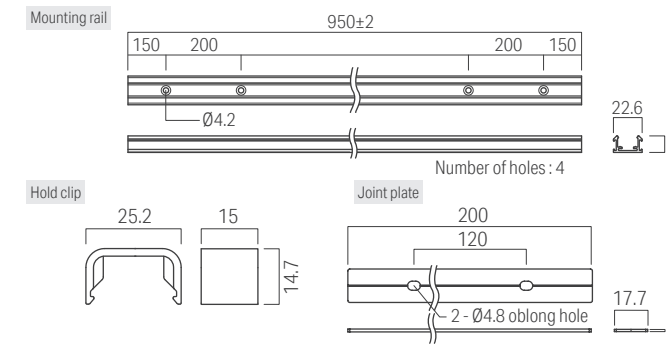

② AL mounting parts set for UQ FLEX Indoor
Model No : LFU-RL0018-AL-C-I
The set include Mounting parts (5 pcs/bag) and PC Hold clip (5 pcs/bag)
Recommended each 5 pcs/m
For curved installation (Back/Side feed)