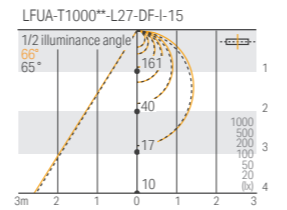

Light Intensity Refer to P.45

Model No.	LFUA-T1000S/W S/R-□-DF-I-15	LFUA-T1000S/W S/R-□-DF-I-12	LFUA-T1000S/W S/R-□-DF-I-8
Power consumption	15.8 W/m	12.6 W/m	8.4 W/m
Fitting length(L)	1000mm (Refer to Custom order length)	1000mm (Refer to Custom order length)	1000mm (Refer to Custom order length)
Weight	-	-	-
Luminaire efficacy(2700K)	36.3 lm/W	36.3 lm/W	36.3 lm/W
Light source color	Delivered CCT	○ = Device inventory * = Equivalent * = Please contact us since it is made-to-order products and has MOQ.	
D	6500K Ra92	6000K	687lm *
N	5300K -	-	548lm *
W	4200K Ra93	4000K	694lm ○
WW	3500K Ra93	3200K	553lm ○
L30	3000K Ra94	2700K	504lm ○
L27	2700K Ra93	2500K	632lm ○
L24	2400K Ra93	2300K	573lm ○
L21	2100K -	-	457lm ○
L19	1900K -	-	448lm ○
			305lm ○
			298lm ○
			278lm ○
			- *
			- *

The optical data provided on the each product pages are for reference only; the data values are not guaranteed. Please use as reference materials for your planning.

General Specification

Input voltage	DC24V
Environment	Indoors (no condensation)
Max. length	5m
Max. length Per circuit	10m
Min. bending range	R150mm
Material (body)	Silicone
Attachments	-
Option parts	① Mounting rail set ② Mounting parts set ③ Mounting Clip ④ End cap ⑤ Power supply cable ⑥ Joint cable
Certification	CE
Dimmable	Yes (0-10V/1-10V, DMX, DALI, PWM)
Power Supplies	Required

Luci UQ FLEX α (15.8 W/m, 12.6 W/m, 8.4 W/m)

Corresponds to Length of Model No. and External dimensions

0050	0650	1250	1850	2450	3050	3650	4250	4850
1000	0700	1300	1900	2500	3100	3700	4300	4900
0150	0750	1350	1950	2550	3150	3750	4350	4950
0200	0800	1400	2000	2600	3200	3800	4400	5000
0250	0850	1450	2050	2650	3250	3850	4450	
0300	0900	1500	2100	2700	3300	3900	4500	
0350	0950	1550	2150	2750	3350	3950	4550	
0400	1000	1600	2200	2800	3400	4000	4600	
0450	1050	1650	2250	2850	3450	4050	4650	
0500	1100	1700	2300	2900	3500	4100	4700	
0550	1150	1750	2350	2950	3550	4150	4750	
0600	1200	1800	2400	3000	3600	4200	4800