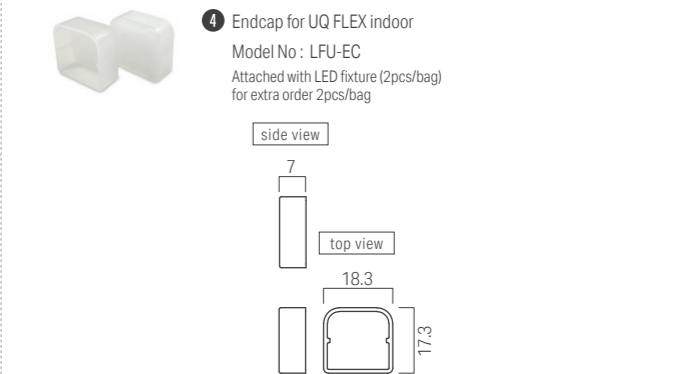

The optical data provided on the each product pages are for reference only; the data values are not guaranteed. Please use as reference materials for your planning.

General Specification

Input voltage	DC24V
Environment	Indoors (no condensation)
Max. length	5m
Max. length Per circuit	10m
Min. bending range	R150mm
Material (body)	Silicone
Attachments	-
Option parts	① Mounting rail set ② Mounting parts set ③ Mounting Clip ④ End cap ⑤ Power supply cable ⑥ Joint cable
Certification	CE
Dimmable	Yes (0-10V/1-10V, DMX, DALI, PWM)
Power Supplies	Required

Luci UQ FLEX α (15.8 W/m, 12.6 W/m, 8.4 W/m)

Corresponds to Length of Model No. and External dimensions

0050	0650	1250	1850	2450	3050	3650	4250	4850
1000	0700	1300	1900	2500	3100	3700	4300	4900
0150	0750	1350	1950	2550	3150	3750	4350	4950
0200	0800	1400	2000	2600	3200	3800	4400	5000
0250	0850	1450	2050	2650	3250	3850	4450	
0300	0900	1500	2100	2700	3300	3900	4500	
0350	0950	1550	2150	2750	3350	3950	4550	
0400	1000	1600	2200	2800	3400	4000	4600	
0450	1050	1650	2250	2850	3450	4050	4650	
0500	1100	1700	2300	2900	3500	4100	4700	
0550	1150	1750	2350	2950	3550	4150	4750	
0600	1200	1800	2400	3000	3600	4200	4800	

External dimensions

Cross sectional view when installing optional items

Option parts

Max. connectable length per power supply

Length of LED fixture (70% loading factor) *: split into multiple circuits			Power supply
15.8W/m	12.6W/m	8.4W/m	50W power supply
~2.2m	~2.9m	~4.3m	
~4.4m	~5.8m	~8.7m	100W power supply
~6.6m	~8.7m	~13.1m*	150W power supply