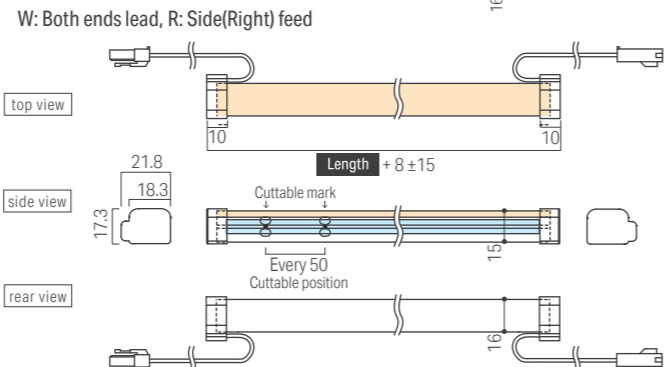

The optical data provided on the each product pages are for reference only; the data values are not guaranteed. Please use as reference materials for your planning.

General Specification

Input voltage	DC24V
Environment	Indoors (no condensation)
Max. length	5m
Max. length Per circuit	10m
Min. bending range	R150mm
Material (body)	Silicone
Attachments	-
Option parts	① Mounting rail set ② Mounting parts set ③ Mounting Clip ④ End cap ⑤ Power supply cable ⑥ Joint cable
Certification	CE
Dimmable	Yes (0-10V/1-10V, DMX, DALI, PWM)
Power Supplies	Required

Luci UQ FLEX α (15.8 W/m, 12.6 W/m, 8.4 W/m)

Corresponds to Length of Model No. and External dimensions

0050	0650	1250	1850	2450	3050	3650	4250	4850
1000	0700	1300	1900	2500	3100	3700	4300	4900
0150	0750	1350	1950	2550	3150	3750	4350	4950
0200	0800	1400	2000	2600	3200	3800	4400	5000
0250	0850	1450	2050	2650	3250	3850	4450	
0300	0900	1500	2100	2700	3300	3900	4500	
0350	0950	1550	2150	2750	3350	3950	4550	
0400	1000	1600	2200	2800	3400	4000	4600	
0450	1050	1650	2250	2850	3450	4050	4650	
0500	1100	1700	2300	2900	3500	4100	4700	
0550	1150	1750	2350	2950	3550	4150	4750	
0600	1200	1800	2400	3000	3600	4200	4800	

External dimensions

Cross sectional view when installing optional items

Option parts

Max. connectable length per power supply

Length of LED fixture (70% loading factor) *: split into multiple circuits			Power supply
15.8W/m	12.6W/m	8.4W/m	50W power supply
~2.2m	~2.9m	~4.3m	
~4.4m	~5.8m	~8.7m	100W power supply
~6.6m	~8.7m	~13.1m*	150W power supply