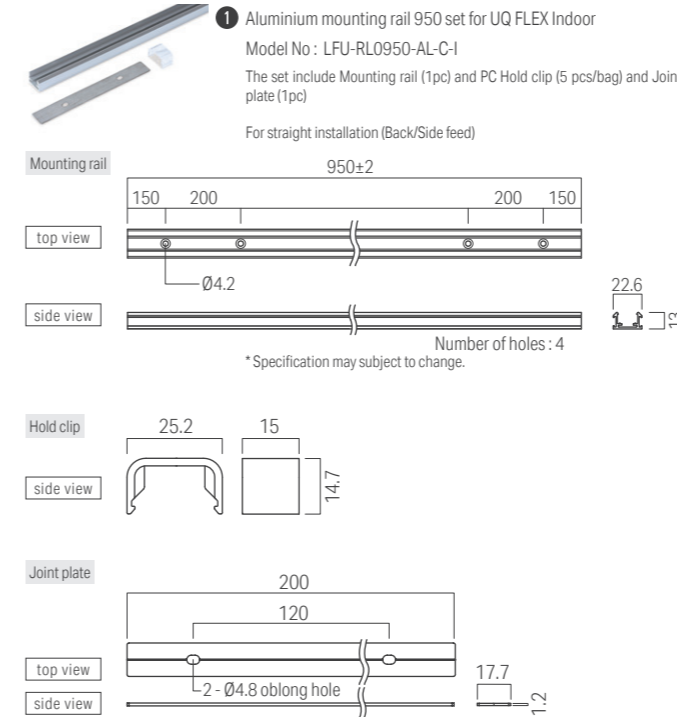

The optical data provided on the each product pages are for reference only; the data values are not guaranteed. Please use as reference materials for your planning.

General Specification

Input voltage	DC24V
Environment	Indoors (no condensation)
Max. length	5m
Max. length Per circuit	10m
Min. bending range	R150mm
Material (body)	Silicone
Attachments	-
Option parts	① Mounting rail set ② Mounting parts set ③ Mounting Clip ④ End cap ⑤ Power supply cable ⑥ Joint cable
Certification	CE
Dimmable	Yes (0-10V/1-10V, DMX, DALI, PWM)
Power Supplies	Required

Luci UQ FLEX α (15.8 W/m, 12.6 W/m, 8.4 W/m)

Corresponds to Length of Model No. and External dimensions

0050	0650	1250	1850	2450	3050	3650	4250	4850
1000	0700	1300	1900	2500	3100	3700	4300	4900
0150	0750	1350	1950	2550	3150	3750	4350	4950
0200	0800	1400	2000	2600	3200	3800	4400	5000
0250	0850	1450	2050	2650	3250	3850	4450	
0300	0900	1500	2100	2700	3300	3900	4500	
0350	0950	1550	2150	2750	3350	3950	4550	
0400	1000	1600	2200	2800	3400	4000	4600	
0450	1050	1650	2250	2850	3450	4050	4650	
0500	1100	1700	2300	2900	3500	4100	4700	
0550	1150	1750	2350	2950	3550	4150	4750	
0600	1200	1800	2400	3000	3600	4200	4800	

External dimensions

Cross sectional view when installing optional items

Option parts

Max. connectable length per power supply

Length of LED fixture (70% loading factor) *: split into multiple circuits			Power supply
15.8W/m	12.6W/m	8.4W/m	50W power supply
~2.2m	~2.9m	~4.3m	
~4.4m	~5.8m	~8.7m	100W power supply
~6.6m	~8.7m	~13.1m*	150W power supply