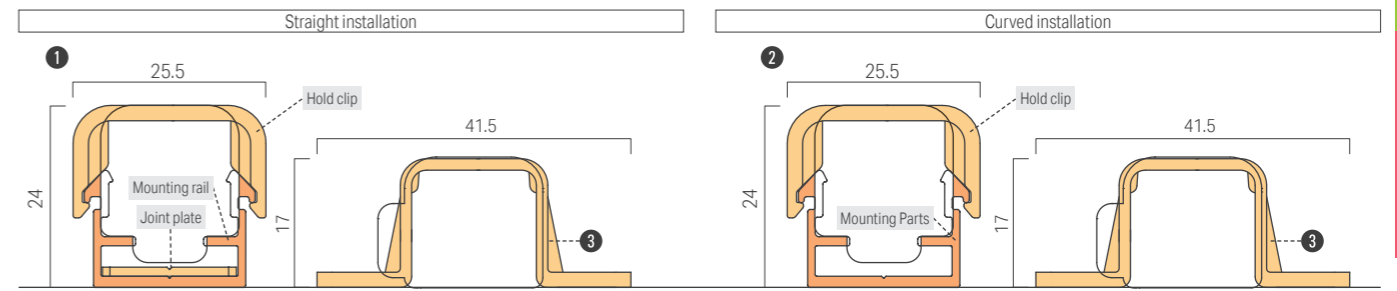

The optical data provided on the each product pages are for reference only; the data values are not guaranteed. Please use as reference materials for your planning.

General Specification

Input voltage	DC24V
Environment	Indoors (no condensation)
Max. length	5m
Max. length Per circuit	10m
Min. bending range	R150mm
Material (body)	Silicone
Attachments	-
Option parts	① Mounting rail set ② Mounting parts set ③ Mounting Clip ④ End cap ⑤ Power supply cable ⑥ Joint cable
Certification	CE
Dimmable	Yes (0-10V/1-10V, DMX, DALI, PWM)
Power Supplies	Required

Luci UQ FLEX α (15.8 W/m, 12.6 W/m, 8.4 W/m)

Corresponds to Length of Model No. and External dimensions

0050	0650	1250	1850	2450	3050	3650	4250	4850
1000	0700	1300	1900	2500	3100	3700	4300	4900
0150	0750	1350	1950	2550	3150	3750	4350	4950
0200	0800	1400	2000	2600	3200	3800	4400	5000
0250	0850	1450	2050	2650	3250	3850	4450	
0300	0900	1500	2100	2700	3300	3900	4500	
0350	0950	1550	2150	2750	3350	3950	4550	
0400	1000	1600	2200	2800	3400	4000	4600	
0450	1050	1650	2250	2850	3450	4050	4650	
0500	1100	1700	2300	2900	3500	4100	4700	
0550	1150	1750	2350	2950	3550	4150	4750	
0600	1200	1800	2400	3000	3600	4200	4800	

External dimensions

Cross sectional view when installing optional items

Option parts

Max. connectable length per power supply

Length of LED fixture (70% loading factor) *: split into multiple circuits			Power supply
15.8W/m	12.6W/m	8.4W/m	50W power supply
~2.2m	~2.9m	~4.3m	
~4.4m	~5.8m	~8.7m	100W power supply
~6.6m	~8.7m	~13.1m*	150W power supply