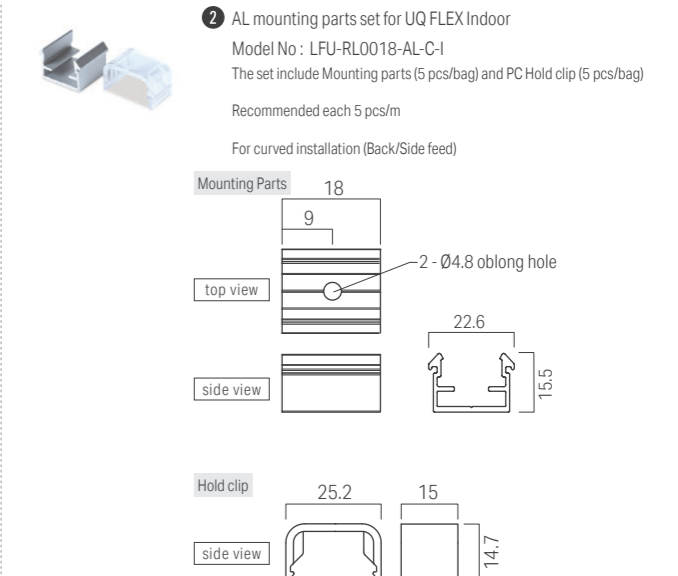

The optical data provided on the each product pages are for reference only; the data values are not guaranteed. Please use as reference materials for your planning.

General Specification

Input voltage	DC24V
Environment	Indoors (no condensation)
Max. length	5m
Max. length Per circuit	10m
Min. bending range	R150mm
Material (body)	Silicone
Attachments	-
Option parts	① Mounting rail set ② Mounting parts set ③ Mounting Clip ④ End cap ⑤ Power supply cable ⑥ Joint cable
Certification	CE
Dimmable	Yes (0-10V/1-10V, DMX, DALI, PWM)
Power Supplies	Required

Luci UQ FLEX α (15.8 W/m, 12.6 W/m, 8.4 W/m)

Corresponds to Length of Model No. and External dimensions

0050	0650	1250	1850	2450	3050	3650	4250	4850
1000	0700	1300	1900	2500	3100	3700	4300	4900
0150	0750	1350	1950	2550	3150	3750	4350	4950
0200	0800	1400	2000	2600	3200	3800	4400	5000
0250	0850	1450	2050	2650	3250	3850	4450	
0300	0900	1500	2100	2700	3300	3900	4500	
0350	0950	1550	2150	2750	3350	3950	4550	
0400	1000	1600	2200	2800	3400	4000	4600	
0450	1050	1650	2250	2850	3450	4050	4650	
0500	1100	1700	2300	2900	3500	4100	4700	
0550	1150	1750	2350	2950	3550	4150	4750	
0600	1200	1800	2400	3000	3600	4200	4800	

External dimensions

Cross sectional view when installing optional items

Option parts

Max. connectable length per power supply

Length of LED fixture (70% loading factor) *: split into multiple circuits			Power supply
15.8W/m	12.6W/m	8.4W/m	50W power supply
~2.2m	~2.9m	~4.3m	
~4.4m	~5.8m	~8.7m	100W power supply
~6.6m	~8.7m	~13.1m*	150W power supply