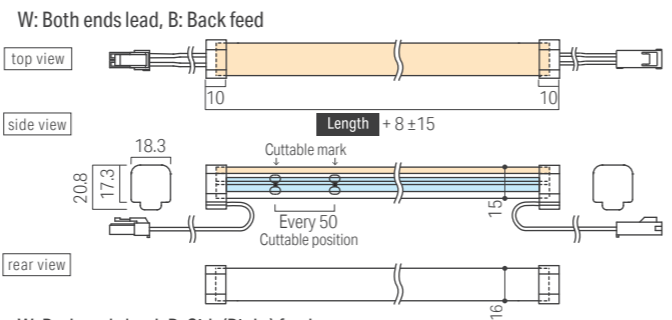

The optical data provided on the each product pages are for reference only; the data values are not guaranteed. Please use as reference materials for your planning.

General Specification

Input voltage	DC24V
Environment	Indoors (no condensation)
Max. length	5m
Max. length Per circuit	10m
Min. bending range	R150mm
Material (body)	Silicone
Attachments	-
Option parts	① Mounting rail set ② Mounting parts set ③ Mounting Clip ④ End cap ⑤ Power supply cable ⑥ Joint cable
Certification	CE
Dimmable	Yes (0-10V/1-10V, DMX, DALI, PWM)
Power Supplies	Required

Luci UQ FLEX α (15.8 W/m, 12.6 W/m, 8.4 W/m)

Corresponds to Length of Model No. and External dimensions

0050	0650	1250	1850	2450	3050	3650	4250	4850
1000	0700	1300	1900	2500	3100	3700	4300	4900
0150	0750	1350	1950	2550	3150	3750	4350	4950
0200	0800	1400	2000	2600	3200	3800	4400	5000
0250	0850	1450	2050	2650	3250	3850	4450	
0300	0900	1500	2100	2700	3300	3900	4500	
0350	0950	1550	2150	2750	3350	3950	4550	
0400	1000	1600	2200	2800	3400	4000	4600	
0450	1050	1650	2250	2850	3450	4050	4650	
0500	1100	1700	2300	2900	3500	4100	4700	
0550	1150	1750	2350	2950	3550	4150	4750	
0600	1200	1800	2400	3000	3600	4200	4800	

External dimensions

Cross sectional view when installing optional items

Option parts

Max. connectable length per power supply

Length of LED fixture (70% loading factor) *: split into multiple circuits			Power supply
15.8W/m	12.6W/m	8.4W/m	50W power supply
~2.2m	~2.9m	~4.3m	
~4.4m	~5.8m	~8.7m	100W power supply
~6.6m	~8.7m	~13.1m*	150W power supply