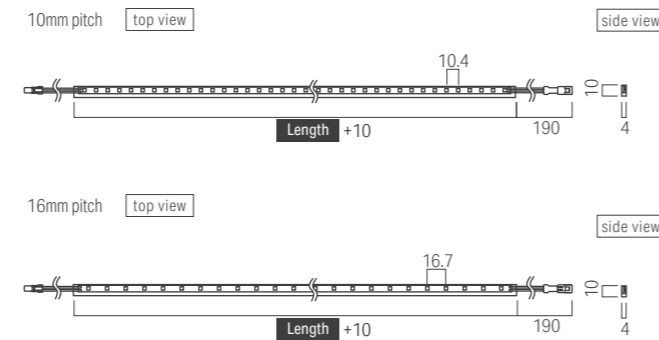

### Specification @ Clear cover

LED pitch	10mm pitch	16mm pitch
Model No.	LFTF10-T1000W-□-CL-O	LFTF16-T1000W-□-CL-O
Power consumption	3.9W/m	2.5W/m
Fitting length	1010mm	1010mm
Weight	40g	40g
Unit length	62.4mm (6 LED)	100mm (6 LED)
Luminaire efficacy (2700K)	72.3 lm/W	70.4 lm/W

### General Specification

Input voltage	DC24V
LED beam angle	120°
Environment	In/Outdoor (no condensation) IP65
Max. length per circuit	5m
Min. bending range	R50mm
Material (body)	Soft acrylic
Attachments	-
Option parts	1 Mounting rail 2 Mounting clip 3 Power supply cable
Certification	CE, BIS
Dimmable	Yes (0-10V/1-10V, DMX, DALI, PWM)
Power Supplies	Required

### Max. connectable length per power supply

Length of LED fixture (70% loading factor) *: split into multiple circuits		Power supply
10mm pitch	16mm pitch	
~9m*	~14m*	50W power supply
~18m*	~28m*	100W power supply
~27m*	~42m*	150W power supply

### External dimensions