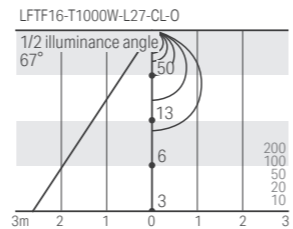

# LFTF-0

Color management  
ANSI BIN

3 years warranty

- Customized length available up to 5m per roll
- 2 types of wattage and LED pitch: 3.9W/m (LFTF10), 2.5W/m (LFTF16)
- Covered with soft acrylic tube

Model No.

**LFTF**    - **T**      -  -  - **0**

Product Name / LED pitch	Length / Lead wire	Light source color	Tube type	Environment
LFTF10 : 10mm pitch	Custom order length	D : Daylight white N : Natural white W : White WW : Warm white 3500K L30 : Warm white 3000K L27 : Warm white 2700K L24 : Warm white 2400K	CL : Clear DF : Diffuser	O : Outdoor
LFTF16 : 16mm pitch				
W : Both ends S : One ends				

### Specification @ Clear cover

LED pitch	10mm pitch	16mm pitch
Model No.	LFTF10-T1000W-□-CL-O	LFTF16-T1000W-□-CL-O
Power consumption	3.9W/m	2.5W/m
Fitting length	1010mm	1010mm
Weight	40g	40g
Unit length	62.4mm (6 LED)	100mm (6 LED)
Luminaire efficacy (2700K)	72.3 lm/W	70.4 lm/W