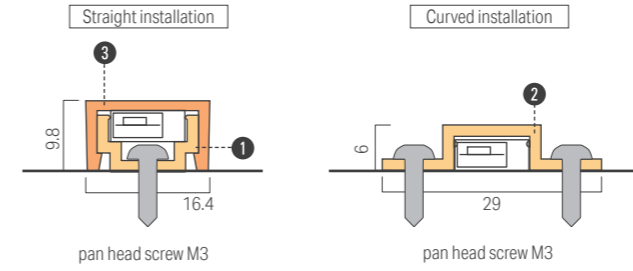

Cross sectional view when installing optional items

Option parts

1. **Mounting rail 1000 for Flat FLEX**
   Model No: LFT-RL1000
   Material : AES
   Mounting clip for rail (5pcs) is included.
2. **Mounting clip for Flat FLEX**
   Model No : LFT-RC
   10 pcs / bag
   For curved installation
3. **Mounting clip for rail** **Attachment**
   Model No : LFT-PT
   For extra order, 5 pcs / bag
4. **Outdoor cable 3M TR connector for FLEX** **Required**
   Model No : CAD-3000-MEFE-O
   1 pc per circuit for connecting the LED fixture to power supply or dimmer driver.

Custom order products size

Luci Flat FLEX F IP65 10mm pitch (3.9 W/m)					Luci Flat FLEX F IP65 16mm pitch (2.5 W/m)				
Corresponds to Length of Model No. and External dimensions					Corresponds to Length of Model No. and External dimensions				
0063	1063	2063	3063	4063	0100	1100	2100	3100	4100
0125	1125	2125	3125	4125	0200	1200	2200	3200	4200
0188	1188	2188	3188	4188	0300	1300	2300	3300	4300
0250	1250	2250	3250	4250	0400	1400	2400	3400	4400
0313	1313	2313	3313	4313	0500	1500	2500	3500	4500
0375	1375	2375	3375	4375	0600	1600	2600	3600	4600
0438	1438	2438	3438	4438	0700	1700	2700	3700	4700
0500	1500	2500	3500	4500	0800	1800	2800	3800	4800
0563	1563	2563	3563	4563	0900	1900	2900	3900	4900
0625	1625	2625	3625	4625	1000	2000	3000	4000	5000
0688	1688	2688	3688	4688					
0750	1750	2750	3750	4750					
0813	1813	2813	3813	4813					
0875	1875	2875	3875	4875					
0938	1938	2938	3938	4938					
1000	2000	3000	4000	5000