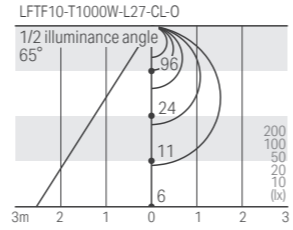

# LFTF-0

Color management  
ANSI BIN

3 years warranty

- Customized length available up to 5m per roll
- 2 types of wattage and LED pitch: 3.9W/m (LFTF10), 2.5W/m (LFTF16)
- Covered with soft acrylic tube

Model No.

**LFTF**    - **T**      -  -  - **0**

Product Name / LED pitch	Length / Lead wire	Light source color	Tube type	Environment
LFTF10 : 10mm pitch	Custom order length	D : Daylight white N : Natural white W : White WW : Warm white 3500K L30 : Warm white 3000K L27 : Warm white 2700K L24 : Warm white 2400K	CL : Clear DF : Diffuser	O : Outdoor
LFTF16 : 16mm pitch				
W : Both ends S : One ends				

### Specification @ Clear cover

LED pitch	10mm pitch	16mm pitch
Model No.	LFTF10-T1000W-□-CL-O	LFTF16-T1000W-□-CL-O
Power consumption	3.9W/m	2.5W/m
Fitting length	1010mm	1010mm
Weight	40g	40g
Unit length	62.4mm (6 LED)	100mm (6 LED)
Luminaire efficacy (2700K)	72.3 lm/W	70.4 lm/W