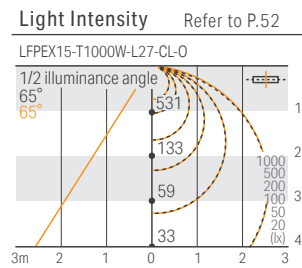

LFPEX-O

- Flexible strip covered with soft acrylic tube
- Customized length available up to 3.5m(LFPEX15), 5m(LFPEX20/30)
- 5 types of wattage and lumen output in 3 kinds of LED pitch

Model No. **LFPEX** - **T** - - **CL** - **O** -

Product Name / LED pitch	Length / Lead wire	Light source color	Tube type	Environment	Wattage
LFPEX15: 15mm pitch	Custom order length P.195	N : Natural white W : White WW : Warm white 3500K L30 : Warm white 3000K L27 : Warm white 2700K L24 : Warm white 2400K L21 : Warm white 2100K L19 : Warm white 1900K	CL : Clear	O : Outdoor	only for LFPEX30
LFPEX20: 20mm pitch					9 : 9.5W
LFPEX30: 30mm pitch					6 : 6.5W 4 : 4.5W
W : Both ends S : One ends					

Specification @ Clear cover

LED pitch	15mm pitch	20mm pitch	30mm pitch		
Model No.	LFPEX15-T1000W-□-CL-O	LFPEX20-T1000W-□-CL-O	LFPEX30-T1000W-□-CL-O-9	LFPEX30-T1000W-□-CL-O-6	LFPEX30-1000-□-CL-O-4
Power consumption	18.2W/m	12.1W/m	9.5W/m	6.5W/m	4.5W/m
Fitting length	1011mm	1011mm	1011mm		
Weight	60g	60g	60g		
Unit length	83.2mm (6 LED)	125mm (6 LED)	166.2mm (6 LED)		
Luminaire efficacy (2700K)	86.6 lm/W	88.2 lm/W	85.2 lm/W	89.6 lm/W	92 lm/W

General Specification

Input voltage	DC24V
LED beam angle	120°
Environment	In/Outdoor (no condensation) IP65
Max. length per circuit	LFPEX15: 3.5m, LFPEX20/30: 5m
Min. bending range	R50mm
Material (body)	Soft acrylic
Attachments	-
Option parts	① ② ③ Mounting rail ④ ⑤ Mounting clip ⑥ Power supply cable
Certification	CE, BIS
Dimmable	Yes (0-10V/1-10V, DMX, DALI, PWM)
Power Supplies	Required