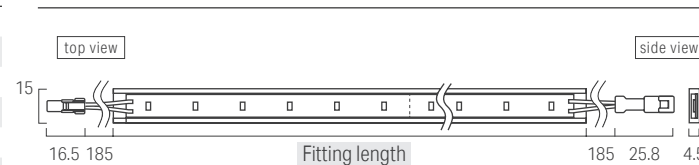

External dimensions

Prohibited installation places:

- direct expose to water / pooling of water
- direct sunlight
- liquids including choline or chemicals
- high temperature and high humidity such as saunas
- coastal areas which are affected by sea spray

Caution:
Do not cut the LED fixture and the lead wire of outdoor product at a job site. Please do appropriate treatment for the lead wire and connector of the terminal of outdoor LED fixture.

Max. connectable length per power supply

Length of LED fixture (70% loading factor) *: split into multiple circuits					Power supply
15mm pitch	20mm pitch	30mm pitch			
~1.9m	~2.8m	9.5W	6.5W	4.5W	50W power supply
~3.8m*	~5.7m*	~7.3m*	~10.7m*	~15.5m*	100W power supply
~5.7m*	~8.6m*	~11m*	~16.1m*	~23.3m*	150W power supply