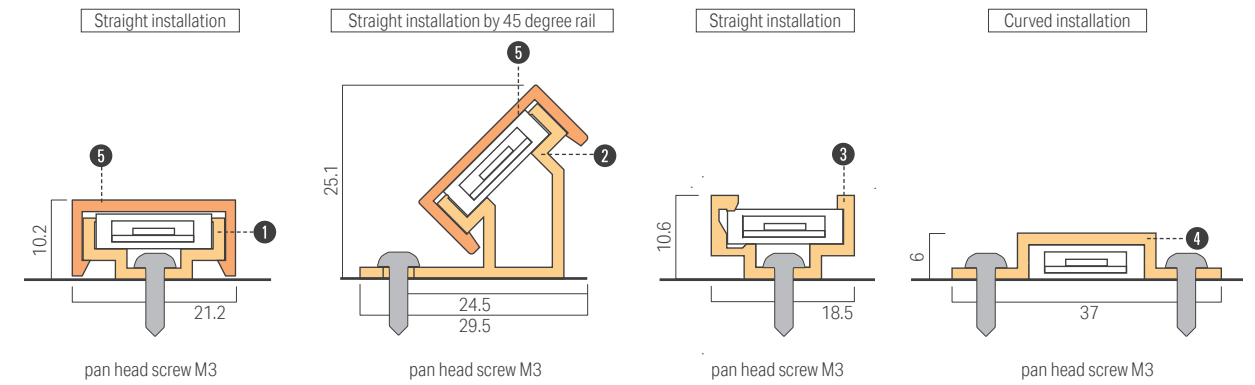

Cross sectional view when installing optional items

Option parts

1. **Mounting rail 1000 for Power FLEX**
   Model No : LFP-RL1000
   Material: AES
   ⑤ Mounting clip for rail (5pcs) is included.
2. **45° Mounting rail 1000 for Power FLEX**
   Model No : LFP-45RL1000
   Material: AES
   ⑤ Mounting clip for rail (5pcs) is included.
3. **Aluminum mounting rail 1000 for Power FLEX**
   Model No : LFP-RL1000-AL
4. **Mounting clip for Power FLEX**
   Model No : LFP-RC
   5 pcs / bag
   For curved installation
5. **Mounting clip for rail** Attachments for ① & ②
   Model No : LFP-PT
   For extra order, 5 pcs / bag
6. **Outdoor cable 3M TR connector for FLEX** **Required**
   Model No : CAD-3000-MEFE-O
   1 pc per circuit for connecting the LED fixture to power supply or dimmer driver.

Custom order products size

Luci Power FLEX EX IP65 15mm pitch (18.2 W/m)					Luci Power FLEX EX IP65 20mm pitch (12.1 W/m)					Luci Power FLEX EX IP65 30mm pitch (9.5 W/m, 6.5 W/m, 4.5W/m)				
Corresponds to Length of Model No. and External dimensions					Corresponds to Length of Model No. and External dimensions					Corresponds to Length of Model No. and External dimensions				
0083	1082	2080	3078		0125	1123	2122	3120	4118	0166	1165	2163	3162	4160
0166	1165	2163	3162		0250	1248	2246	3245	4243	0333	1331	2330	3328	4326
0250	1248	2246	3245		0374	1373	2371	3370	4368	0499	1498	2496	3494	4493
0333	1331	2330	3328		0499	1498	2496	3494	4493	0666	1664	2662	3661	4659
0416	1414	2413	3411		0624	1622	2621	3619	4618	0832	1830	2829	3827	4826
0499	1498	2496	3494		0749	1747	2746	3744	4742	1000	2000	3000	4000	5000
0582	1581	2579			0874	1872	2870	3869	4867					
0666	1664	2662			1000	2000	3000	4000	5000					
0749	1747	2746												
0832	1830	2829												
0915	1914	2912												
1000	2000	3000