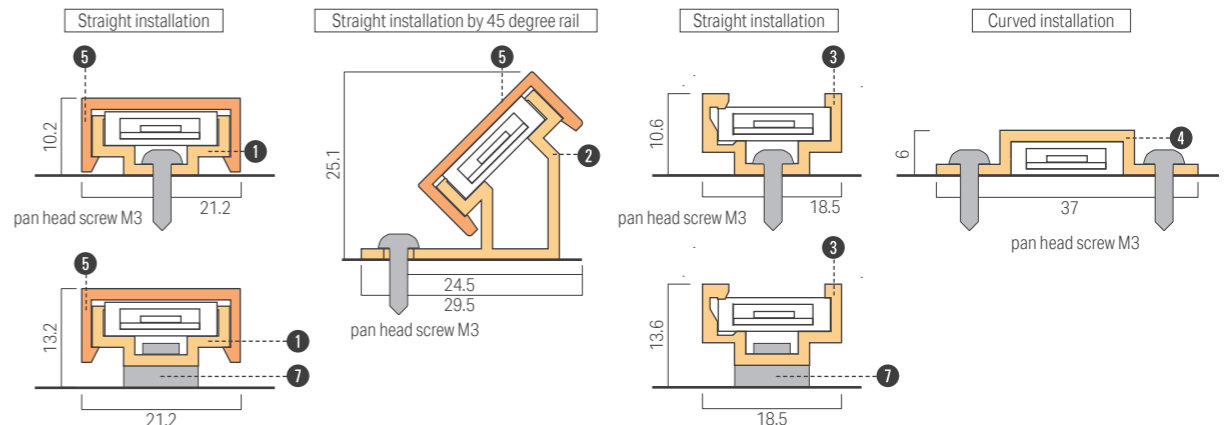

### General Specification

Input voltage	DC24V
LED beam angle	120°
Environment	Indoors (no condensation)
Max. length per circuit	5m
Min. bending range	R50mm
Material (body)	Soft acrylic
Attachments	⑥ End cap 2pcs
Option parts	①②③ Mounting rail ④⑤ Mounting clip ⑥ End cap ⑦ Magnet
Certification	CE, BIS
Dimmable	Yes (0-10V/1-10V, DMX, DALI, PWM)
Power Supplies	Required

### External dimensions

### Max. connectable length per power supply

Length of LED fixture (70% loading factor) \*: split into multiple circuits

15mm pitch	20mm pitch	30mm pitch			Power supply
		9.5W	6.5W	4.5W	
~1.9m	~2.8m	~3.6m	~5.3m*	~7.7m*	50W power supply
~3.8m	~5.7m*	~7.3m*	~10.7m*	~15.5m*	100W power supply
~5.7m*	~8.6m*	~11m*	~16.1m*	~23.3m*	150W power supply

### Cross sectional view when installing optional items