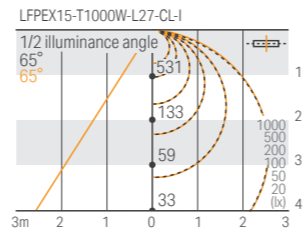

# LFPEX

Color management  
MacAdam 3 step

3 years warranty

- High-energy efficacy achieving up to 92lm/W
- 5 types of wattage and lumen output in 3 kinds of LED pitch
- Covered by soft acrylic tube

Model No.

LFPEX   -T     -  - CL - I -

Product Name / LED pitch	Length / Lead wire	Light source color	Tube type	Environment	Wattage
LFPEX15: 15mm pitch	Custom order length	N : Natural white W : White WW : Warm white 3500K L30 : Warm white 3000K L27 : Warm white 2700K L24 : Warm white 2400K L21 : Warm white 2100K L19 : Warm white 1900K	CL : Clear	I : Indoor	only for LFPEX30
LFPEX20: 20mm pitch					9 : 9.5W
LFPEX30: 30mm pitch					6 : 6.5W 4 : 4.5W

### Specification @ Clear cover

LED pitch	15mm pitch	20mm pitch	30mm pitch		
Model No.	LFPEX15-T1000W-□-CL-I	LFPEX20-T1000W-□-CL-I	LFPEX30-T1000W-□-CL-I-9	LFPEX30-T1000W-□-CL-I-6	LFPEX30-T1000W-□-CL-I-4
Power consumption	18.2W/m	12.1W/m	9.5W/m	6.5W/m	4.5W/m
Fitting length	1011mm	1011mm	1011mm		
Weight	60g	60g	60g		
Cutttable unit	83.2mm (6 LED)	125mm (6 LED)	166.2mm (6 LED)		
Luminaire efficacy (2700K)	86.6 lm/W	88.2 lm/W	85.2 lm/W	89.6 lm/W	92 lm/W

### General Specification

Input voltage	DC24V
LED beam angle	120°
Environment	Indoors (no condensation)
Max. length per circuit	5m
Min. bending range	R50mm
Material (body)	Soft acrylic
Attachments	⑥ End cap 2pcs
Option parts	①②③ Mounting rail ④⑤ Mounting clip ⑥ End cap ⑦ Magnet
Certification	CE, BIS
Dimmable	Yes (0-10V/1-10V, DMX, DALI, PWM)
Power Supplies	Required