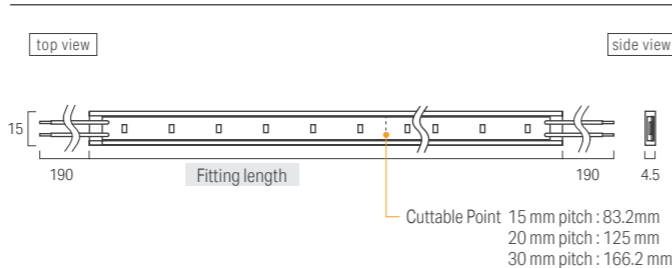

### Specification @ Clear cover

LED pitch	15mm pitch	20mm pitch	30mm pitch		
Model No.	LFPEX15-T1000W-□-CL-I	LFPEX20-T1000W-□-CL-I	LFPEX30-T1000W-□-CL-I-9	LFPEX30-T1000W-□-CL-I-6	LFPEX30-T1000W-□-CL-I-4
Power consumption	18.2W/m	12.1W/m	9.5W/m	6.5W/m	4.5W/m
Fitting length	1011mm	1011mm	1011mm		
Weight	60g	60g	60g		
Cutttable unit	83.2mm (6 LED)	125mm (6 LED)	166.2mm (6 LED)		
Luminaire efficacy (2700K)	86.6 lm/W	88.2 lm/W	85.2 lm/W	89.6 lm/W	92 lm/W

### General Specification

Input voltage	DC24V
LED beam angle	120°
Environment	Indoors (no condensation)
Max. length per circuit	5m
Min. bending range	R50mm
Material (body)	Soft acrylic
Attachments	⑥ End cap 2pcs
Option parts	①②③ Mounting rail ④⑤ Mounting clip ⑥ End cap ⑦ Magnet
Certification	CE, BIS
Dimmable	Yes (0-10V/1-10V, DMX, DALI, PWM)
Power Supplies	Required

### External dimensions

### Max. connectable length per power supply

Length of LED fixture (70% loading factor) \*: split into multiple circuits

15mm pitch	20mm pitch	30mm pitch			Power supply
		9.5W	6.5W	4.5W	
~1.9m	~2.8m	~3.6m	~5.3m*	~7.7m*	50W power supply
~3.8m	~5.7m*	~7.3m*	~10.7m*	~15.5m*	100W power supply
~5.7m*	~8.6m*	~11m*	~16.1m*	~23.3m*	150W power supply