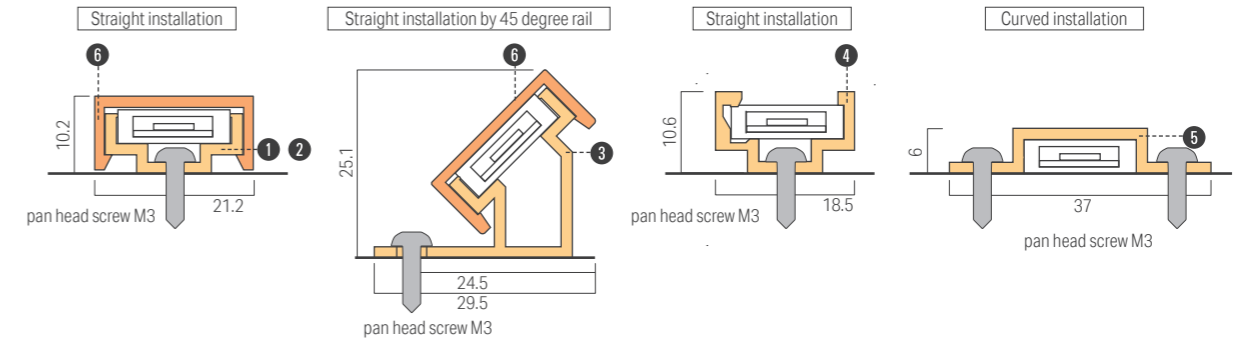

### Max. connectable length per power supply

Length of LED fixture (70% loading factor) *: split into multiple circuits		Power supply
15mm pitch	20mm pitch	
~2.2m	~3.3m	50W power supply
~4.5m	~6.6m*	100W power supply
~6.8m*	~10m*	150W power supply

### External dimensions

### Prohibited installation places:

- direct expose to water / pooling of water
- direct sunlight
- liquids including choline or chemicals
- high temperature and high humidity such as saunas
- coastal areas which are affected by sea spray

### Cross sectional view when installing optional items