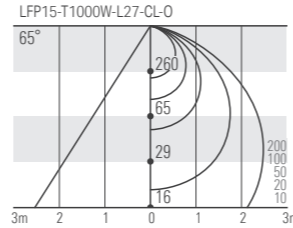

# LFP-0

Color management  
ANSI BIN

3 years warranty

- Customised length available up to 4.5m (LFP15), 5m (LFP20)
- 2 types of wattage and LED pitch: 15.4W/m (LFP15), 10.5W/m (LFP20)
- Covered with soft acrylic tube

Model No.

**LFP**   - **T**     -  -  - **O**

Product Name / LED pitch	Length / Lead wire	Light source color	Tube type	Environment
LFP15: 15mm pitch	Custom order length P.201	D : Daylight white N : Natural white W : White WW : Warm white 3500K L30 : Warm white 3000K L27 : Warm white 2700K L24 : Warm white 2400K L19 : Warm white 1900K B : Blue	CL : Clear DF : Diffuser	O : Outdoor
LFP20: 20mm pitch				
W : Both ends S : One ends				

### Specification @ Clear cover

LED pitch	15mm pitch	20mm pitch
Model No.	LFP15-T0900W-□-CL-O	LFP20-T1000W-□-CL-O
Power consumption	13.9W/900mm	10.5W/m
Fitting length	911mm	1011mm
Weight	55g	60g
Cutttable unit	N/A	N/A
Luminaire efficacy (2700K)	65.8 lm/W	62.6 lm/W

Luci Power FLEX IP65 20mm pitch (10.5 W/m)										
Corresponds to Length of Model No. and External dimensions										
0040	0560	1040	1560	2040	2560	3040	3560	4040	4560	
0080	0600	1080	1600	2080	2600	3080	3600	4080	4600	
0120	0640	1120	1640	2120	2640	3120	3640	4120	4640	
0160	0680	1160	1680	2160	2680	3160	3680	4160	4680	
0200	0720	1200	1720	2200	2720	3200	3720	4200	4720	
0240	0760	1240	1760	2240	2760	3240	3760	4240	4760	
0280	0800	1280	1800	2280	2800	3280	3800	4280	4800	
0320	0840	1320	1840	2320	2840	3320	3840	4320	4840	
0360	0880	1360	1880	2360	2880	3360	3880	4360	4880	
0400	0920	1400	1920	2400	2920	3400	3920	4400	4920	
0440	0960	1440	1960	2440	2960	3440	3960	4440	4960	
0480	1000	1480	2000	2480	3000	3480	4000	4480	5000	
0520		1520		2520		3520		4520		