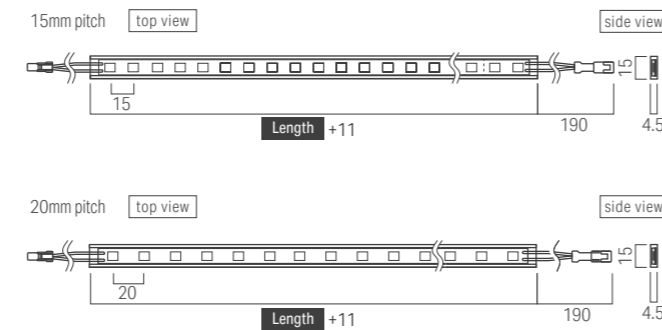

### Specification @ Clear cover

LED pitch	15mm pitch	20mm pitch
Model No.	LFP15-T0900W-□-CL-O	LFP20-T1000W-□-CL-O
Power consumption	13.9W/900mm	10.5W/m
Fitting length	911mm	1011mm
Weight	55g	60g
Cutttable unit	N/A	N/A
Luminaire efficacy (2700K)	65.8 lm/W	62.6 lm/W

### General Specification

Input voltage	DC24V
LED beam angle	120°
Environment	In/Outdoor (no condensation) IP65
Max. length per circuit	15 mm pitch : 4.5m 20 mm pitch : 5m
Min. bending range	R50mm
Material (body)	Soft acrylic
Attachments	-
Option parts	①②③④ Mounting rail ⑤⑥ Mounting clip ⑦ Power supply cable
Certification	CE, BIS
Dimmable	Yes (0-10V/1-10V, DMX, DALI, PWM)
Power Supplies	Required

### Max. connectable length per power supply

Length of LED fixture (70% loading factor) *: split into multiple circuits		Power supply
15mm pitch	20mm pitch	
~2.2m	~3.3m	50W power supply
~4.5m	~6.6m*	100W power supply
~6.8m*	~10m*	150W power supply

### External dimensions