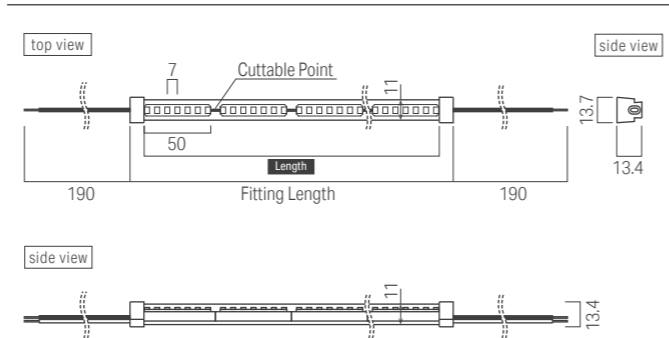

External dimensions

Max. connectable length per PSU

Length of LED fixture (70% loading factor) During dimmer use *: split into multiple circuits					PSU
2.1 W/m	4.2 W/m	6.4 W/m	10.8 W/m	15.9 W/m	
~16.5m*	~8.3m*	~5.5m*	~3.2m	~2.2m	50W
~33.0m*	~16.5m*	~11.0m*	~6.5m*	~4.4m	100W
~49.4m*	~24.8m*	~16.4m*	~9.7m*	~6.6m*	150W