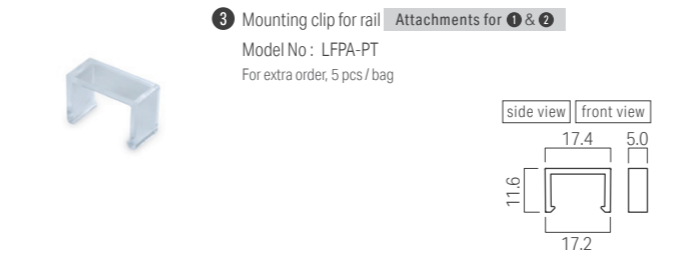

External dimensions

Max. connectable length per PSU

Length of LED fixture (70% loading factor) During dimmer use *: split into multiple circuits					PSU
2.1 W/m	4.2 W/m	6.4 W/m	10.8 W/m	15.9 W/m	
~16.5m*	~8.3m*	~5.5m*	~3.2m	~2.2m	50W
~33.0m*	~16.5m*	~11.0m*	~6.5m*	~4.4m	100W
~49.4m*	~24.8m*	~16.4m*	~9.7m*	~6.6m*	150W

Cross sectional view with accessories

Accessories

Custom order length

Luci SHIN FLEX α						
Corresponds to Length of Model No. and External dimensions	Fitting length	Wattage				
Length	Fitting length	2.1 W/m	4.2 W/m	6.4 W/m	10.8 W/m	15.9 W/m
0050	64mm	0.1 W	0.2 W	0.3 W	0.5 W	0.8 W
0100	114mm	0.2 W	0.4 W	0.6 W	1.1 W	1.6 W
0150	164mm	0.3 W	0.6 W	1.0 W	1.6 W	2.4 W
0200	214mm	0.4 W	0.8 W	1.3 W	2.2 W	3.2 W
0250	264mm	0.5 W	1.1 W	1.6 W	2.7 W	4.0 W
0300	314mm	0.6 W	1.3 W	1.9 W	3.3 W	4.8 W
0350	364mm	0.7 W	1.5 W	2.2 W	3.8 W	5.6 W
0400	414mm	0.8 W	1.7 W	2.6 W	4.3 W	6.4 W
0450	464mm	1.0 W	1.9 W	2.9 W	4.9 W	7.1 W
0500	514mm	1.1 W	2.1 W	3.2 W	5.4 W	7.9 W
0550	564mm	1.2 W	2.3 W	3.5 W	6.0 W	8.7 W
0600	614mm	1.3 W	2.5 W	3.8 W	6.5 W	9.5 W
0650	664mm	1.4 W	2.7 W	4.2 W	7.0 W	10.3 W
0700	714mm	1.5 W	3.0 W	4.5 W	7.6 W	11.1 W
0750	764mm	1.6 W	3.2 W	4.8 W	8.1 W	11.9 W
0800	814mm	1.7 W	3.4 W	5.1 W	8.7 W	12.7 W
0850	864mm	1.8 W	3.6 W	5.4 W	9.2 W	13.5 W
0900	914mm	1.9 W	3.8 W	5.8 W	9.8 W	14.3 W
0950	964mm	2.0 W	4.0 W	6.1 W	10.3 W	15.1 W
1000	1014mm	2.1 W	4.2 W	6.4 W	10.8 W	15.9 W
1050	1064mm	2.2 W	4.4 W	6.7 W	11.4 W	16.7 W
1100	1114mm	2.3 W	4.7 W	7.0 W	11.9 W	17.5 W
1150	1164mm	2.4 W	4.9 W	7.3 W	12.5 W	18.3 W
1200	1214mm	2.5 W	5.1 W	7.7 W	13.0 W	19.1 W
1250	1264mm	2.7 W	5.3 W	8.0 W	13.5 W	19.9 W
1300	1314mm	2.8 W	5.5 W	8.3 W	14.1 W	20.7 W
1350	1364mm	2.9 W	5.7 W	8.6 W	14.6 W	21.4 W
1400	1414mm	3.0 W	5.9 W	8.9 W	15.2 W	22.2 W
1450	1464mm	3.1 W	6.1 W	9.3 W	15.7 W	23.0 W
1500	1514mm	3.2 W	6.3 W	9.6 W	16.3 W	23.8 W