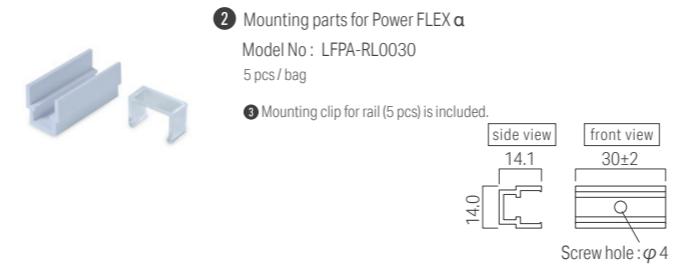

External dimensions

Max. connectable length per PSU

Length of LED fixture (70% loading factor) During dimmer use *: split into multiple circuits					PSU
2.1 W/m	4.2 W/m	6.4 W/m	10.8 W/m	15.9 W/m	
~16.5m*	~8.3m*	~5.5m*	~3.2m	~2.2m	50W
~33.0m*	~16.5m*	~11.0m*	~6.5m*	~4.4m	100W
~49.4m*	~24.8m*	~16.4m*	~9.7m*	~6.6m*	150W

Cross sectional view with accessories

Accessories

Custom order length

Luci SHIN FLEX α						
Corresponds to Length of Model No. and External dimensions	Fitting length	Wattage				
Length	Fitting length	2.1 W/m	4.2 W/m	6.4 W/m	10.8 W/m	15.9 W/m
0050	64mm	0.1 W	0.2 W	0.3 W	0.5 W	0.8 W
0100	114mm	0.2 W	0.4 W	0.6 W	1.1 W	1.6 W
0150	164mm	0.3 W	0.6 W	1.0 W	1.6 W	2.4 W
0200	214mm	0.4 W	0.8 W	1.3 W	2.2 W	3.2 W
0250	264mm	0.5 W	1.1 W	1.6 W	2.7 W	4.0 W
0300	314mm	0.6 W	1.3 W	1.9 W	3.3 W	4.8 W
0350	364mm	0.7 W	1.5 W	2.2 W	3.8 W	5.6 W
0400	414mm	0.8 W	1.7 W	2.6 W	4.3 W	6.4 W
0450	464mm	1.0 W	1.9 W	2.9 W	4.9 W	7.1 W
0500	514mm	1.1 W	2.1 W	3.2 W	5.4 W	7.9 W
0550	564mm	1.2 W	2.3 W	3.5 W	6.0 W	8.7 W
0600	614mm	1.3 W	2.5 W	3.8 W	6.5 W	9.5 W
0650	664mm	1.4 W	2.7 W	4.2 W	7.0 W	10.3 W
0700	714mm	1.5 W	3.0 W	4.5 W	7.6 W	11.1 W
0750	764mm	1.6 W	3.2 W	4.8 W	8.1 W	11.9 W
0800	814mm	1.7 W	3.4 W	5.1 W	8.7 W	12.7 W
0850	864mm	1.8 W	3.6 W	5.4 W	9.2 W	13.5 W
0900	914mm	1.9 W	3.8 W	5.8 W	9.8 W	14.3 W
0950	964mm	2.0 W	4.0 W	6.1 W	10.3 W	15.1 W
1000	1014mm	2.1 W	4.2 W	6.4 W	10.8 W	15.9 W
1050	1064mm	2.2 W	4.4 W	6.7 W	11.4 W	16.7 W
1100	1114mm	2.3 W	4.7 W	7.0 W	11.9 W	17.5 W
1150	1164mm	2.4 W	4.9 W	7.3 W	12.5 W	18.3 W
1200	1214mm	2.5 W	5.1 W	7.7 W	13.0 W	19.1 W
1250	1264mm	2.7 W	5.3 W	8.0 W	13.5 W	19.9 W
1300	1314mm	2.8 W	5.5 W	8.3 W	14.1 W	20.7 W
1350	1364mm	2.9 W	5.7 W	8.6 W	14.6 W	21.4 W
1400	1414mm	3.0 W	5.9 W	8.9 W	15.2 W	22.2 W
1450	1464mm	3.1 W	6.1 W	9.3 W	15.7 W	23.0 W
1500	1514mm	3.2 W	6.3 W	9.6 W	16.3 W	23.8 W