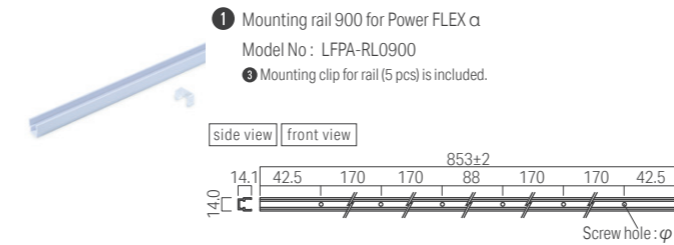

External dimensions

Max. connectable length per PSU

Length of LED fixture (70% loading factor) During dimmer use *: split into multiple circuits					PSU
2.1 W/m	4.2 W/m	6.4 W/m	10.8 W/m	15.9 W/m	
~16.5m*	~8.3m*	~5.5m*	~3.2m	~2.2m	50W
~33.0m*	~16.5m*	~11.0m*	~6.5m*	~4.4m	100W
~49.4m*	~24.8m*	~16.4m*	~9.7m*	~6.6m*	150W

Cross sectional view with accessories

Accessories

Custom order length

Luci SHIN FLEX α						
Corresponds to Length of Model No. and External dimensions	Fitting length	Wattage				
Length	Fitting length	2.1 W/m	4.2 W/m	6.4 W/m	10.8 W/m	15.9 W/m
0050	64mm	0.1 W	0.2 W	0.3 W	0.5 W	0.8 W
0100	114mm	0.2 W	0.4 W	0.6 W	1.1 W	1.6 W
0150	164mm	0.3 W	0.6 W	1.0 W	1.6 W	2.4 W
0200	214mm	0.4 W	0.8 W	1.3 W	2.2 W	3.2 W
0250	264mm	0.5 W	1.1 W	1.6 W	2.7 W	4.0 W
0300	314mm	0.6 W	1.3 W	1.9 W	3.3 W	4.8 W
0350	364mm	0.7 W	1.5 W	2.2 W	3.8 W	5.6 W
0400	414mm	0.8 W	1.7 W	2.6 W	4.3 W	6.4 W
0450	464mm	1.0 W	1.9 W	2.9 W	4.9 W	7.1 W
0500	514mm	1.1 W	2.1 W	3.2 W	5.4 W	7.9 W
0550	564mm	1.2 W	2.3 W	3.5 W	6.0 W	8.7 W
0600	614mm	1.3 W	2.5 W	3.8 W	6.5 W	9.5 W
0650	664mm	1.4 W	2.7 W	4.2 W	7.0 W	10.3 W
0700	714mm	1.5 W	3.0 W	4.5 W	7.6 W	11.1 W
0750	764mm	1.6 W	3.2 W	4.8 W	8.1 W	11.9 W
0800	814mm	1.7 W	3.4 W	5.1 W	8.7 W	12.7 W
0850	864mm	1.8 W	3.6 W	5.4 W	9.2 W	13.5 W
0900	914mm	1.9 W	3.8 W	5.8 W	9.8 W	14.3 W
0950	964mm	2.0 W	4.0 W	6.1 W	10.3 W	15.1 W
1000	1014mm	2.1 W	4.2 W	6.4 W	10.8 W	15.9 W
1050	1064mm	2.2 W	4.4 W	6.7 W	11.4 W	16.7 W
1100	1114mm	2.3 W	4.7 W	7.0 W	11.9 W	17.5 W
1150	1164mm	2.4 W	4.9 W	7.3 W	12.5 W	18.3 W
1200	1214mm	2.5 W	5.1 W	7.7 W	13.0 W	19.1 W
1250	1264mm	2.7 W	5.3 W	8.0 W	13.5 W	19.9 W
1300	1314mm	2.8 W	5.5 W	8.3 W	14.1 W	20.7 W
1350	1364mm	2.9 W	5.7 W	8.6 W	14.6 W	21.4 W
1400	1414mm	3.0 W	5.9 W	8.9 W	15.2 W	22.2 W
1450	1464mm	3.1 W	6.1 W	9.3 W	15.7 W	23.0 W
1500	1514mm	3.2 W	6.3 W	9.6 W	16.3 W	23.8 W