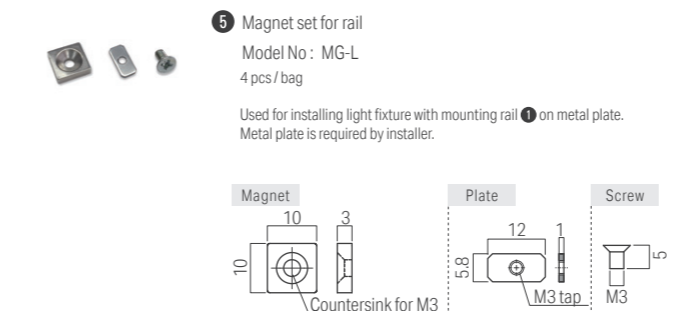

External dimensions

Max. connectable length per PSU

Length of LED fixture (70% loading factor) During dimmer use *: split into multiple circuits					PSU
2.1 W/m	4.2 W/m	6.4 W/m	10.8 W/m	15.9 W/m	
~16.5m*	~8.3m*	~5.5m*	~3.2m	~2.2m	50W
~33.0m*	~16.5m*	~11.0m*	~6.5m*	~4.4m	100W
~49.4m*	~24.8m*	~16.4m*	~9.7m*	~6.6m*	150W

Cross sectional view with accessories

Accessories

Custom order length

Luci SHIN FLEX α						
Corresponds to Length of Model No. and External dimensions	Fitting length	Wattage				
Length	Fitting length	2.1 W/m	4.2 W/m	6.4 W/m	10.8 W/m	15.9 W/m
0050	64mm	0.1 W	0.2 W	0.3 W	0.5 W	0.8 W
0100	114mm	0.2 W	0.4 W	0.6 W	1.1 W	1.6 W
0150	164mm	0.3 W	0.6 W	1.0 W	1.6 W	2.4 W
0200	214mm	0.4 W	0.8 W	1.3 W	2.2 W	3.2 W
0250	264mm	0.5 W	1.1 W	1.6 W	2.7 W	4.0 W
0300	314mm	0.6 W	1.3 W	1.9 W	3.3 W	4.8 W
0350	364mm	0.7 W	1.5 W	2.2 W	3.8 W	5.6 W
0400	414mm	0.8 W	1.7 W	2.6 W	4.3 W	6.4 W
0450	464mm	1.0 W	1.9 W	2.9 W	4.9 W	7.1 W
0500	514mm	1.1 W	2.1 W	3.2 W	5.4 W	7.9 W
0550	564mm	1.2 W	2.3 W	3.5 W	6.0 W	8.7 W
0600	614mm	1.3 W	2.5 W	3.8 W	6.5 W	9.5 W
0650	664mm	1.4 W	2.7 W	4.2 W	7.0 W	10.3 W
0700	714mm	1.5 W	3.0 W	4.5 W	7.6 W	11.1 W
0750	764mm	1.6 W	3.2 W	4.8 W	8.1 W	11.9 W
0800	814mm	1.7 W	3.4 W	5.1 W	8.7 W	12.7 W
0850	864mm	1.8 W	3.6 W	5.4 W	9.2 W	13.5 W
0900	914mm	1.9 W	3.8 W	5.8 W	9.8 W	14.3 W
0950	964mm	2.0 W	4.0 W	6.1 W	10.3 W	15.1 W
1000	1014mm	2.1 W	4.2 W	6.4 W	10.8 W	15.9 W
1050	1064mm	2.2 W	4.4 W	6.7 W	11.4 W	16.7 W
1100	1114mm	2.3 W	4.7 W	7.0 W	11.9 W	17.5 W
1150	1164mm	2.4 W	4.9 W	7.3 W	12.5 W	18.3 W
1200	1214mm	2.5 W	5.1 W	7.7 W	13.0 W	19.1 W
1250	1264mm	2.7 W	5.3 W	8.0 W	13.5 W	19.9 W
1300	1314mm	2.8 W	5.5 W	8.3 W	14.1 W	20.7 W
1350	1364mm	2.9 W	5.7 W	8.6 W	14.6 W	21.4 W
1400	1414mm	3.0 W	5.9 W	8.9 W	15.2 W	22.2 W
1450	1464mm	3.1 W	6.1 W	9.3 W	15.7 W	23.0 W
1500	1514mm	3.2 W	6.3 W	9.6 W	16.3 W	23.8 W