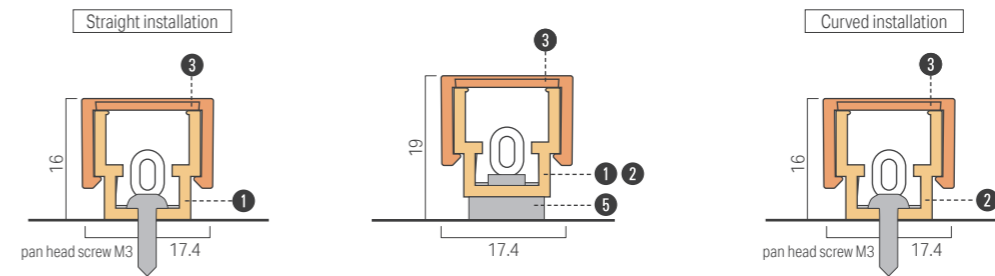

External dimensions

Max. connectable length per PSU

Length of LED fixture (70% loading factor) During dimmer use *: split into multiple circuits					PSU
2.1 W/m	4.2 W/m	6.4 W/m	10.8 W/m	15.9 W/m	
~16.5m*	~8.3m*	~5.5m*	~3.2m	~2.2m	50W
~33.0m*	~16.5m*	~11.0m*	~6.5m*	~4.4m	100W
~49.4m*	~24.8m*	~16.4m*	~9.7m*	~6.6m*	150W

Cross sectional view with accessories

Accessories

Custom order length

Luci SHIN FLEX α						
Corresponds to Length of Model No. and External dimensions	Fitting length	Wattage				
Length	Fitting length	2.1 W/m	4.2 W/m	6.4 W/m	10.8 W/m	15.9 W/m
0050	64mm	0.1 W	0.2 W	0.3 W	0.5 W	0.8 W
0100	114mm	0.2 W	0.4 W	0.6 W	1.1 W	1.6 W
0150	164mm	0.3 W	0.6 W	1.0 W	1.6 W	2.4 W
0200	214mm	0.4 W	0.8 W	1.3 W	2.2 W	3.2 W
0250	264mm	0.5 W	1.1 W	1.6 W	2.7 W	4.0 W
0300	314mm	0.6 W	1.3 W	1.9 W	3.3 W	4.8 W
0350	364mm	0.7 W	1.5 W	2.2 W	3.8 W	5.6 W
0400	414mm	0.8 W	1.7 W	2.6 W	4.3 W	6.4 W
0450	464mm	1.0 W	1.9 W	2.9 W	4.9 W	7.1 W
0500	514mm	1.1 W	2.1 W	3.2 W	5.4 W	7.9 W
0550	564mm	1.2 W	2.3 W	3.5 W	6.0 W	8.7 W
0600	614mm	1.3 W	2.5 W	3.8 W	6.5 W	9.5 W
0650	664mm	1.4 W	2.7 W	4.2 W	7.0 W	10.3 W
0700	714mm	1.5 W	3.0 W	4.5 W	7.6 W	11.1 W
0750	764mm	1.6 W	3.2 W	4.8 W	8.1 W	11.9 W
0800	814mm	1.7 W	3.4 W	5.1 W	8.7 W	12.7 W
0850	864mm	1.8 W	3.6 W	5.4 W	9.2 W	13.5 W
0900	914mm	1.9 W	3.8 W	5.8 W	9.8 W	14.3 W
0950	964mm	2.0 W	4.0 W	6.1 W	10.3 W	15.1 W
1000	1014mm	2.1 W	4.2 W	6.4 W	10.8 W	15.9 W
1050	1064mm	2.2 W	4.4 W	6.7 W	11.4 W	16.7 W
1100	1114mm	2.3 W	4.7 W	7.0 W	11.9 W	17.5 W
1150	1164mm	2.4 W	4.9 W	7.3 W	12.5 W	18.3 W
1200	1214mm	2.5 W	5.1 W	7.7 W	13.0 W	19.1 W
1250	1264mm	2.7 W	5.3 W	8.0 W	13.5 W	19.9 W
1300	1314mm	2.8 W	5.5 W	8.3 W	14.1 W	20.7 W
1350	1364mm	2.9 W	5.7 W	8.6 W	14.6 W	21.4 W
1400	1414mm	3.0 W	5.9 W	8.9 W	15.2 W	22.2 W
1450	1464mm	3.1 W	6.1 W	9.3 W	15.7 W	23.0 W
1500	1514mm	3.2 W	6.3 W	9.6 W	16.3 W	23.8 W