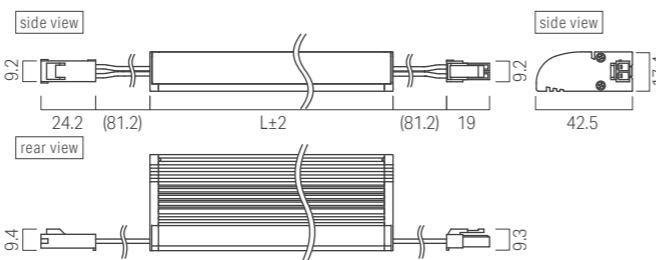

Length(Code)	Fitting length(mm)	Weigth(g)	Wattage(Code)	
			10	15
0110	110.6	45	1.1	1.6
0210	210.6	90	2.1	3.2
0310	310.6	135	3.2	4.7
0410	410.6	175	4.3	6.3
0510	510.6	215	5.4	7.9
0610	610.6	255	6.4	9.5
0710	710.6	295	7.5	11.1
0810	810.6	335	8.6	12.7
0910	910.6	375	9.7	14.2
1010	1010.6	415	10.7	15.8
1110	1110.6	455	11.8	17.4
1210	1210.6	495	12.9	19.0
1310	1310.6	535	14.0	20.6
1410	1410.6	575	15.0	22.1

Max. connectable length per PSU

Length of light fixture (70% loading factor) During dimmer use *: split into multiple circuits	PSU
10.7 W/m	
~3.3m	50W
~6.5m*	100W
~9.8m*	150W

General Specification

Input voltage	DC24V
Environment	Indoors (no condensation)
Max. length per circuit	5m
Material	Body : aluminum , Cover : polycarbonate
Attachments	1 Mounting clip 1pc - 0110, 0210 2pcs - 0310, 0410, 0510, 0610, 0710 3pcs - 0810, 0910, 1010, 1110 4pcs - 1210, 1310, 1410
Accessories	1 Mounting clip 2 Outerclip 3 4 Magnet set 5 Power supply cable 6 Joint cable
Certification	CE
Dimmable	Yes (0-10V, 1-10V, DMX, DALI, PWM, Casambi)

External dimensions