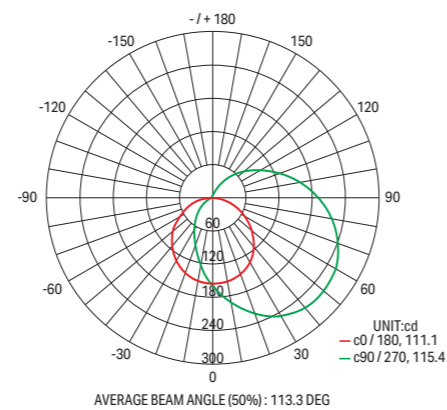

Luminous intensity distribution