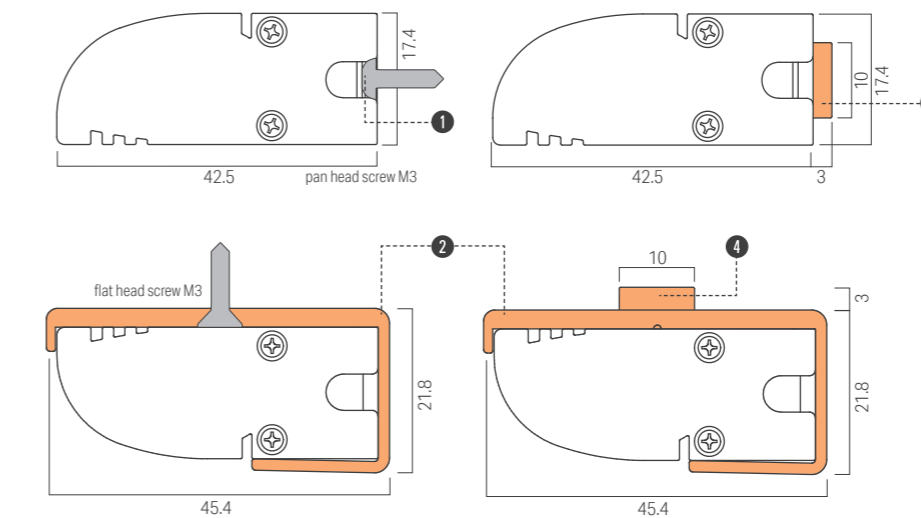

Cross sectional view with accessories

Accessories

1 Mounting clip A for Creide Attachments

Model No : LCE-PT-A
Attached with light fixture
1pc - 0110, 0210
2pcs - 0310, 0410, 0510, 0610, 0710
3pcs - 0810, 0910, 1010, 1110
4pcs - 1210, 1310, 1410

For extra order
2 pcs / bag

For magnet installation,
please refer to the required number
of clips in the product catalog.

2 Outer clip for Creide

Model No : LCE-PT-B
2 pcs/bag
Recommended number
1pc - 0110, 0210
2pcs - 0310, 0410
3pcs - 0510, 0610, 0710
4pcs - 0810, 0910, 1010, 1110, 1210
5pcs - 1310, 1410

For magnet installation,
please refer to the required number
of clips in the product catalog.

3 Magnet Set L

Model No : MG-L
10 sets/bag

Required 2 pcs per Mounting clip A

Used for installing light fixture with **1** Mounting clip A on metal plate.
Metal plate is required by installer.

4 Magnet Set A

Model No : MG-A
5 sets/bag

Required 2 pcs per Outer clip

Used for installing light fixture with **2** Outer clip for Creide on metal plate.
Metal plate is required by installer.

5 Power supply cable 3M

Model No : CAD-3000-MCNC-I

1 pcs per circuit for connecting the light fixture
to power supply or dimmer driver.

Recommended No. of clips & magnets

Length	0110	0210	0310	0410	0510	0610	0710	0810	0910	1010	1110	1210	1310	1410	
Attachments															
Mounting clip A	1 pc	1 pc	2 pcs	2 pcs	2 pcs	2 pcs	2 pcs	3 pcs	3 pcs	3 pcs	3 pcs	4 pcs	4 pcs	4 pcs	Unit of order
Recommended No. of 1 Mounting clip A	1 pc	1 pc	2 pcs	2 pcs	2 pcs	2 pcs	2 pcs	3 pcs	3 pcs	3 pcs	3 pcs	4 pcs	4 pcs	4 pcs	2 pcs/bag
Extra															
1 Mounting clip A for magnet installation	0 pc	0 pc	0 pc	0 pc	1 pc	1 pc	1 pc	1 pc	1 pc	1 pc	1 pc	1 pc	1 pc	1 pc	2 pcs/bag
3 Magnet set L	2 pcs	2 pcs	4 pcs	4 pcs	6 pcs	6 pcs	6 pcs	8 pcs	8 pcs	8 pcs	8 pcs	10 pcs	10 pcs	10 pcs	10 pcs/bag
Recommended No. of 2 Outer clip	1 pc	1 pc	2 pcs	2 pcs	3 pcs	3 pcs	3 pcs	4 pcs	4 pcs	4 pcs	4 pcs	4 pcs	5 pcs	5 pcs	2 pcs/bag
4 Magnet set A	2 pcs	2 pcs	4 pcs	4 pcs	6 pcs	6 pcs	6 pcs	8 pcs	8 pcs	8 pcs	8 pcs	8 pcs	10 pcs	10 pcs	5 pcs/bag