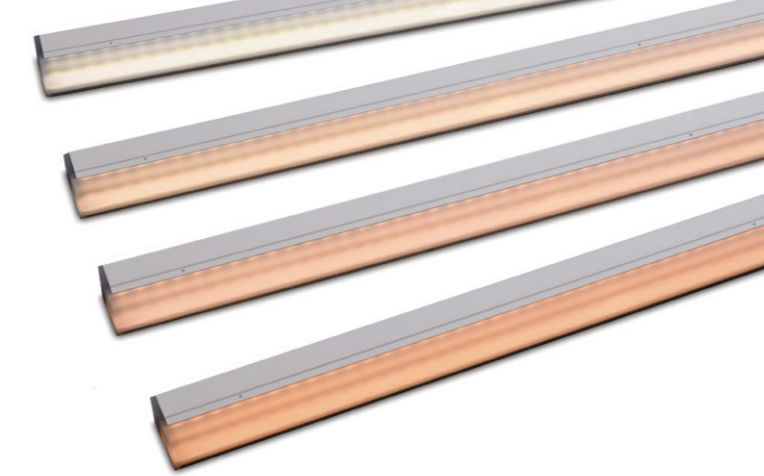

Model No. **LCELY** - □□□□ - □ - **DF** - **I** - □

Product Name	Length	Light source color	Cover Type	Environment	Wattage
LCELY	0110 0810 0210 0910 0310 1010 0410 1110 0510 1210 0610 1310 0710 1410	D : 6500K L30 : 3000K N : 5000K L27 : 2700K W : 4000K L25 : 2500K WW : 3500K L22 : 2200K L20 : 2000K	DF : Diffuser	I : Indoor	10 : 10.7 W/m 15 : 15.8 W/m

Specification

Model No.	LCELY-(Length)-(Light source color)-DF-I-(Wattage)	
Wattage(Code)	10	15
Wattage	10.7 W/m	15.8 W/m
Luminaire efficacy @2700K	89.2 lm/W	87.6 lm/W
Luman output		
Light source color(Code)	CRI	Luminaire flux
D	6500K Ra96	1083 lm/m 1566 lm/m
N	5000K Ra93	1074 lm/m 1552 lm/m
W	4000K Ra97	1055 lm/m 1524 lm/m
WW	3500K Ra97	1045 lm/m 1510 lm/m
L30	3000K Ra95	1016 lm/m 1469 lm/m
L27	2700K Ra94	959 lm/m 1386 lm/m
L25	2500K Ra94	710 lm/m 1025 lm/m
L22	2200K Ra93	662 lm/m 956 lm/m
L20	2000K Ra91	604 lm/m 873 lm/m

Length(Code)	Fitting length(mm)	Weigth(g)	Wattage(Code)	
			10	15
0110	110.6	50	1.1	1.6
0210	210.6	95	2.1	3.2
0310	310.6	140	3.2	4.7
0410	410.6	180	4.3	6.3
0510	510.6	220	5.4	7.9
0610	610.6	260	6.4	9.5
0710	710.6	300	7.5	11.1
0810	810.6	340	8.6	12.7
0910	910.6	380	9.7	14.2
1010	1010.6	420	10.7	15.8
1110	1110.6	460	11.8	17.4
1210	1210.6	500	12.9	19.0
1310	1310.6	540	14.0	20.6
1410	1410.6	580	15.0	22.1

Max. connectable length per PSU

Length of light fixture (70% loading factor) During dimmer use *: split into multiple circuits	PSU
10.7 W/m	
~3.3m	50W
~6.5m*	100W
~9.8m*	150W