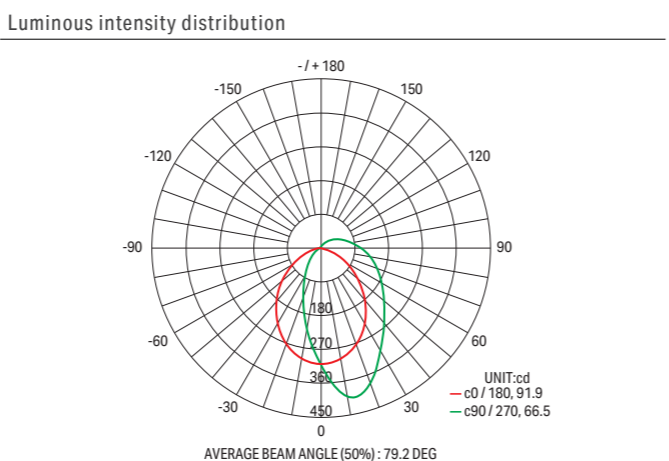

General Specification

Input voltage	DC24V
Environment	Indoors (no condensation)
Max. length per circuit	5m
Material	Body : aluminum , Cover : polycarbonate
Attachments	1 Mounting clip 1pc - 0110, 0210 2pcs - 0310, 0410, 0510, 0610, 0710 3pcs - 0810, 0910, 1010, 1110 4pcs - 1210, 1310, 1410
Accessories	1 Mounting clip 2 Outerclip 3 4 Magnet set 5 Power supply cable 6 Joint cable
Certification	CE
Dimmable	Yes (0-10V, 1-10V, DMX, DALI, PWM, Casambi)