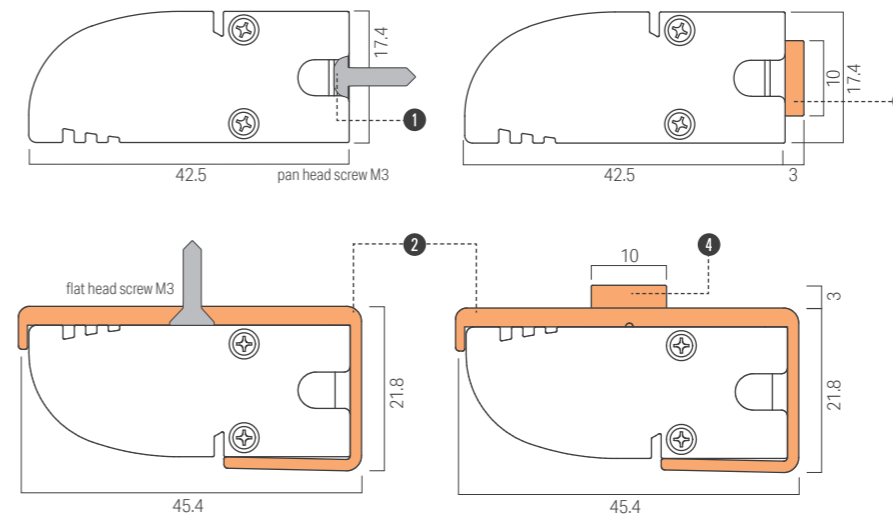

Specification

Model No.	LCELY-(Length)-(Light source color)-DF-I-(Wattage)	
Wattage(Code)	10	15
Wattage	10.7 W/m	15.8 W/m
Luminaire efficacy @2700K	89.2 lm/W	87.6 lm/W
Luman output		
Light source color(Code)	CRI	Luminaire flux
D	6500K Ra96	1083 lm/m 1566 lm/m
N	5000K Ra93	1074 lm/m 1552 lm/m
W	4000K Ra97	1055 lm/m 1524 lm/m
WW	3500K Ra97	1045 lm/m 1510 lm/m
L30	3000K Ra95	1016 lm/m 1469 lm/m
L27	2700K Ra94	959 lm/m 1386 lm/m
L25	2500K Ra94	710 lm/m 1025 lm/m
L22	2200K Ra93	662 lm/m 956 lm/m
L20	2000K Ra91	604 lm/m 873 lm/m

Length(Code)	Fitting length(mm)	Weigth(g)	Wattage(Code)	
			10	15
0110	110.6	50	1.1	1.6
0210	210.6	95	2.1	3.2
0310	310.6	140	3.2	4.7
0410	410.6	180	4.3	6.3
0510	510.6	220	5.4	7.9
0610	610.6	260	6.4	9.5
0710	710.6	300	7.5	11.1
0810	810.6	340	8.6	12.7
0910	910.6	380	9.7	14.2
1010	1010.6	420	10.7	15.8
1110	1110.6	460	11.8	17.4
1210	1210.6	500	12.9	19.0
1310	1310.6	540	14.0	20.6
1410	1410.6	580	15.0	22.1

Max. connectable length per PSU

Length of light fixture (70% loading factor) During dimmer use *: split into multiple circuits	PSU
10.7 W/m	
~3.3m	50W
~6.5m*	100W
~9.8m*	150W

General Specification

Input voltage	DC24V
Environment	Indoors (no condensation)
Max. length per circuit	5m
Material	Body : aluminum , Cover : polycarbonate
Attachments	1 Mounting clip 1pc - 0110, 0210 2pcs - 0310, 0410, 0510, 0610, 0710 3pcs - 0810, 0910, 1010, 1110 4pcs - 1210, 1310, 1410
Accessories	1 Mounting clip 2 Outerclip 3 4 Magnet set 5 Power supply cable 6 Joint cable
Certification	CE
Dimmable	Yes (0-10V, 1-10V, DMX, DALI, PWM, Casambi)

Cross sectional view with accessories

Accessories

1 Mounting clip A for Creide Attachments

Model No : LCE-PT-A
Attached with light fixture
1pc - 0110, 0210
2pcs - 0310, 0410, 0510, 0610, 0710
3pcs - 0810, 0910, 1010, 1110
4pcs - 1210, 1310, 1410