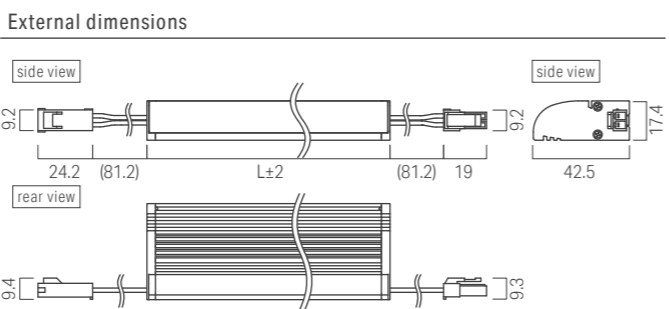

Specification

Model No.	LCELY-(Length)-(Light source color)-DF-I-(Wattage)	
Wattage(Code)	10	15
Wattage	10.7 W/m	15.8 W/m
Luminaire efficacy @2700K	89.2 lm/W	87.6 lm/W
Luman output		
Light source color(Code)	CRI	Luminaire flux
D	6500K Ra96	1083 lm/m 1566 lm/m
N	5000K Ra93	1074 lm/m 1552 lm/m
W	4000K Ra97	1055 lm/m 1524 lm/m
WW	3500K Ra97	1045 lm/m 1510 lm/m
L30	3000K Ra95	1016 lm/m 1469 lm/m
L27	2700K Ra94	959 lm/m 1386 lm/m
L25	2500K Ra94	710 lm/m 1025 lm/m
L22	2200K Ra93	662 lm/m 956 lm/m
L20	2000K Ra91	604 lm/m 873 lm/m

Length(Code)	Fitting length(mm)	Weigth(g)	Wattage(Code)	
			10	15
0110	110.6	50	1.1	1.6
0210	210.6	95	2.1	3.2
0310	310.6	140	3.2	4.7
0410	410.6	180	4.3	6.3
0510	510.6	220	5.4	7.9
0610	610.6	260	6.4	9.5
0710	710.6	300	7.5	11.1
0810	810.6	340	8.6	12.7
0910	910.6	380	9.7	14.2
1010	1010.6	420	10.7	15.8
1110	1110.6	460	11.8	17.4
1210	1210.6	500	12.9	19.0
1310	1310.6	540	14.0	20.6
1410	1410.6	580	15.0	22.1

Max. connectable length per PSU

Length of light fixture (70% loading factor) During dimmer use *: split into multiple circuits	PSU
10.7 W/m	
~3.3m	50W
~6.5m*	100W
~9.8m*	150W

General Specification

Input voltage	DC24V
Environment	Indoors (no condensation)
Max. length per circuit	5m
Material	Body : aluminum , Cover : polycarbonate
Attachments	1 Mounting clip 1pc - 0110, 0210 2pcs - 0310, 0410, 0510, 0610, 0710 3pcs - 0810, 0910, 1010, 1110 4pcs - 1210, 1310, 1410
Accessories	1 Mounting clip 2 Outerclip 3 4 Magnet set 5 Power supply cable 6 Joint cable
Certification	CE
Dimmable	Yes (0-10V, 1-10V, DMX, DALI, PWM, Casambi)