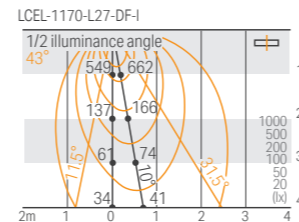

LCEF / LCEL

Color management
MacAdam 3 step

3 years warranty

- For cove and wall grazer light with only 17.4mm height easy to be hidden
- Creide F: wider spread angle with diffuser cover
- Creide lens F: narrower spread angle with the lens in diffused cover

Model No. **LCE** - - - - **DF** - **I**

Product Name	Length	Light source color	Cover Type	Environment
F: F L: lens	0150 0300 0510 0880 1170 1460	W : White WW : Warm white 3500K L30 : Warm white 3000K L27 : Warm white 2700K L24 : Warm white 2400K	DF: Diffuser	I: Indoor

Light Intensity Refer to P.130

Specification	0150	0300	0510	0880	1170	1460
Length	0150	0300	0510	0880	1170	1460
Fitting length(L)	151mm	300mm	510mm	880mm	1169mm	1459mm
Power consumption	3.0W	6.0W	10.6W	18.1W	24.2W	30.2W

Creide F	0150	0300	0510	0880	1170	1460
Length	0150	0300	0510	0880	1170	1460
Model No.	LCEF-0150-□-DF-I	LCEF-0300-□-DF-I	LCEF-0510-□-DF-I	LCEF-0880-□-DF-I	LCEF-1170-□-DF-I	LCEF-1460-□-DF-I
Weight	70g	133g	218g	365g	485g	620g
Luminaire efficacy(2700K)	62.0 lm/W	62.0 lm/W	62.0 lm/W	62.0 lm/W	62.0 lm/W	62.0 lm/W
Light source color	○ = Device inventory * = Equivalent					
W 4000K Ra92	○ 195lm	○ 391lm	○ 684lm	○ 1174lm	○ 1565lm	○ 1956lm
WW 3500K Ra93	○ 189lm	○ 378lm	○ 662lm	○ 1135lm	○ 1514lm	○ 1892lm
L30 3000K Ra94	○ 184lm	○ 369lm	○ 646lm	○ 1108lm	○ 1478lm	○ 1847lm
L27 2700K Ra93	○ 174lm	○ 349lm	○ 612lm	○ 1049lm	○ 1399lm	○ 1749lm
L24 2400K Ra93	○ 163lm	○ 327lm	○ 573lm	○ 982lm	○ 1310lm	○ 1638lm