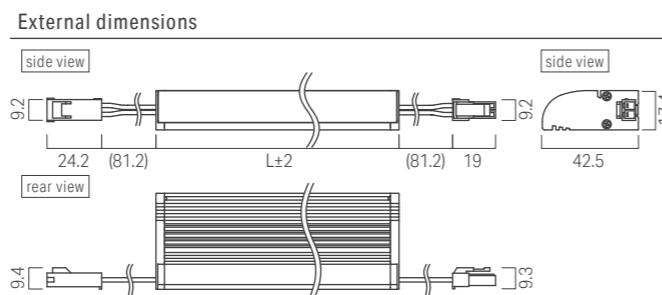

Light Intensity Refer to P.130

Specification	0150	0300	0510	0880	1170	1460
Length	0150	0300	0510	0880	1170	1460
Fitting length(L)	151mm	300mm	510mm	880mm	1169mm	1459mm
Power consumption	3.0W	6.0W	10.6W	18.1W	24.2W	30.2W

Creide F	0150	0300	0510	0880	1170	1460
Length	0150	0300	0510	0880	1170	1460
Model No.	LCEF-0150-□-DF-I	LCEF-0300-□-DF-I	LCEF-0510-□-DF-I	LCEF-0880-□-DF-I	LCEF-1170-□-DF-I	LCEF-1460-□-DF-I
Weight	70g	133g	218g	365g	485g	620g
Luminaire efficacy(2700K)	62.0 lm/W	62.0 lm/W	62.0 lm/W	62.0 lm/W	62.0 lm/W	62.0 lm/W
Light source color	○ = Device inventory * = Equivalent					
W 4000K Ra92	○ 195lm	○ 391lm	○ 684lm	○ 1174lm	○ 1565lm	○ 1956lm
WW 3500K Ra93	○ 189lm	○ 378lm	○ 662lm	○ 1135lm	○ 1514lm	○ 1892lm
L30 3000K Ra94	○ 184lm	○ 369lm	○ 646lm	○ 1108lm	○ 1478lm	○ 1847lm
L27 2700K Ra93	○ 174lm	○ 349lm	○ 612lm	○ 1049lm	○ 1399lm	○ 1749lm
L24 2400K Ra93	○ 163lm	○ 327lm	○ 573lm	○ 982lm	○ 1310lm	○ 1638lm

General Specification	Value
Input voltage	DC24V
Environment	Indoors (no condensation)
Max. length per circuit	5m
Material (body)	Polycarbonate, Aluminum
Attachments	1 Mounting clip 1 pc for 150 mm 2 pcs for 300 mm and 510 mm 3 pcs for 880 mm and 1170 mm 4 pcs for 1460 mm
Option parts	1 Mounting clip 2 Outerclip 3 4 Magnet set 5 Power supply cable 6 Joint cable
Certification	CE, BIS
Dimmable	Yes (0-10V/1-10V, DMX, DALI, PWM)
Power Supplies	Required