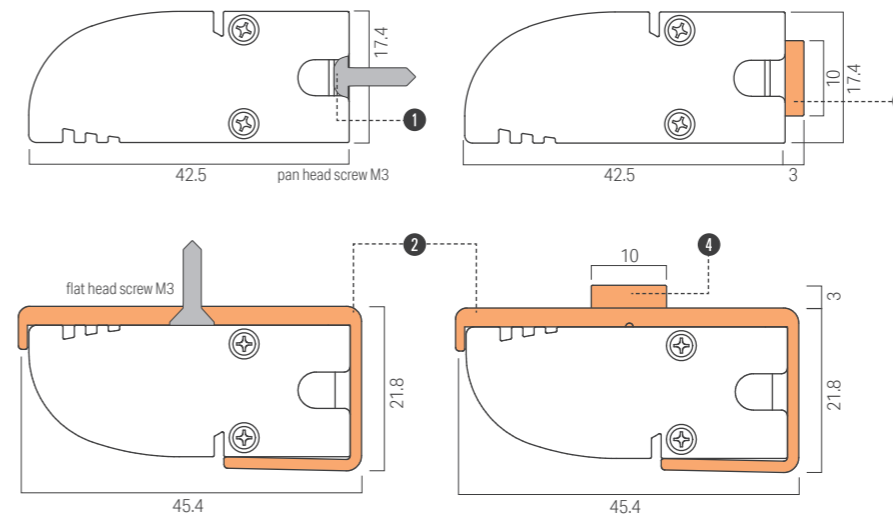

Cross sectional view when installing optional items

Option parts

1 Mounting clip A for Creide Attachment
Model No: LCE-PT-A
Attached with LED fixture
1 pc for 150mm
2 pcs for 300mm and 510mm
3 pcs for 880mm and 1170mm
4 pcs for 1460

For extra order
2 pcs / bag

For magnet installation,
please refer the required number
of clip to the table on P.129.

2 Outer clip for Creide
Model No: LCE-PT-B
2 pcs/bag
Recommended number
1 pc for 150 mm
2 pcs for 300 mm
3 pcs for 510 mm
4 pcs for 880 mm and 1170 mm
5 pcs for 1460 mm

For magnet installation,
please refer the required number
of clip to the table on P.129.

3 Magnet Set L
Model No: MG-L
10 sets/bag
Required 2 pcs per Mounting clip A

Used for installing LED fixture with 1 Mounting clip A on metal plate.
Metal plate is required by installer.

4 Magnet Set A
Model No: MG-A
5 sets/bag
Required 2 pcs per Outer clip

Used for installing LED fixture with 2 Outer clip for Creide on metal plate.
Metal plate is required by installer.

5 Power supply cable 3M
Model No: CAD-3000-MCNN-I
1 pc per circuit for connecting the LED fixture
to power supply or dimmer driver.

6 Joint cable 1M
Model No: CAD-1000-MCFC-I
Joint cable between two LED fixtures

Indoor Rigid light LCEF/LCEL VINOXY Graze VINOXY Graze THOF® RECITA THOF® Creide® F / lens silux® K silux wide® K nano line