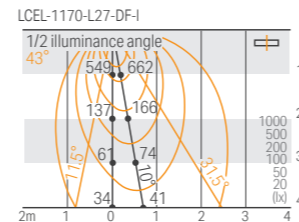

# LCEF / LCEL

Color management  
MacAdam 3 step

3 years warranty

- For cove and wall grazer light with only 17.4mm height easy to be hidden
- Creide F: wider spread angle with diffuser cover
- Creide lens F: narrower spread angle with the lens in diffused cover

Model No. **LCE** - - - **DF** - **I**

Product Name	Length	Light source color	Cover Type	Environment
F: F L: lens	0150 0300 0510 0880 1170 1460	W : White WW : Warm white 3500K L30 : Warm white 3000K L27 : Warm white 2700K L24 : Warm white 2400K	DF: Diffuser	I: Indoor

Light Intensity Refer to P.130

Specification	0150	0300	0510	0880	1170	1460
Length	0150	0300	0510	0880	1170	1460
Fitting length(L)	151mm	300mm	510mm	880mm	1169mm	1459mm
Power consumption	3.0W	6.0W	10.6W	18.1W	24.2W	30.2W

Creide F	0150	0300	0510	0880	1170	1460
Length	0150	0300	0510	0880	1170	1460
Model No.	LCEF-0150-□-DF-I	LCEF-0300-□-DF-I	LCEF-0510-□-DF-I	LCEF-0880-□-DF-I	LCEF-1170-□-DF-I	LCEF-1460-□-DF-I
Weight	70g	133g	218g	365g	485g	620g
Luminaire efficacy(2700K)	62.0 lm/W	62.0 lm/W	62.0 lm/W	62.0 lm/W	62.0 lm/W	62.0 lm/W
Light source color	○ = Device inventory * = Equivalent					
W 4000K Ra92	○ 195lm	○ 391lm	○ 684lm	○ 1174lm	○ 1565lm	○ 1956lm
WW 3500K Ra93	○ 189lm	○ 378lm	○ 662lm	○ 1135lm	○ 1514lm	○ 1892lm
L30 3000K Ra94	○ 184lm	○ 369lm	○ 646lm	○ 1108lm	○ 1478lm	○ 1847lm
L27 2700K Ra93	○ 174lm	○ 349lm	○ 612lm	○ 1049lm	○ 1399lm	○ 1749lm
L24 2400K Ra93	○ 163lm	○ 327lm	○ 573lm	○ 982lm	○ 1310lm	○ 1638lm