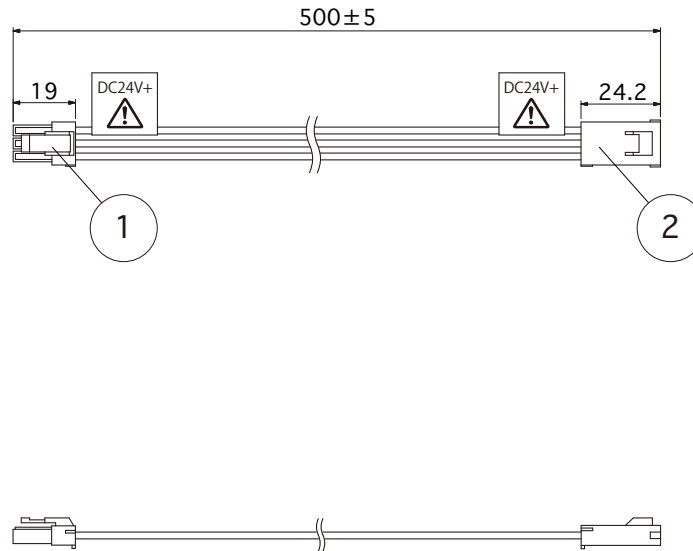

DC series**OPTION PARTS**

Power supply cable 500mm for THOF

Luci Pte., Ltd.

2018.01.25

The specifications and prices are subject to change without prior notice. Unit Of Measure : mm

	Part Name	Material	Note	Drawing
1	Connector	Nylon	SLP-03V White	
2	Connector	Nylon	SLR-03VF White	
3				
4				
5				
6				
7				
8				
9				

Spec	Environment : Indoor	Item Number
	Attachments : -	CAD-0500-MDFD-I
	Weight : - g	

Job/Project Name	Area/Location/Circuit No.
Product Code	Qty. Length(mm)