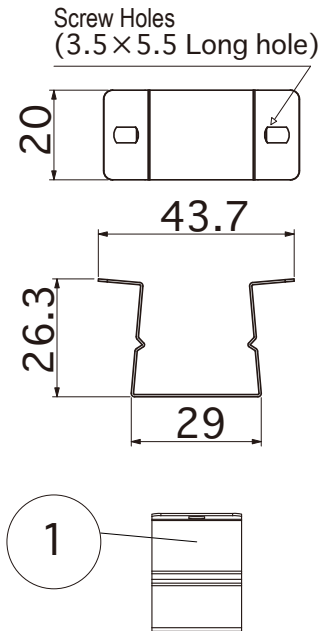

Fall prevention mounting fixture for Vivoxy Graze

Luci Pte. Ltd.

2018.03.15

The specifications and prices are subject to change without prior notice. Unit Of Measure : mm

	Part Name	Material	Note	Drawing
1	Mounting parts	Stainless steel	Black	
2				
3				
4				
5				
6				
7				
8				
9				

Spec	Environment : Indoor	Item Number
	Unit : 1pc / 1set (2pcs per LED fixture is recommended)	LVV-PT-C
	Weight : -g	

Job/Project Name	Area/Location/Circuit No.
Product Code	Qty. Length(mm)