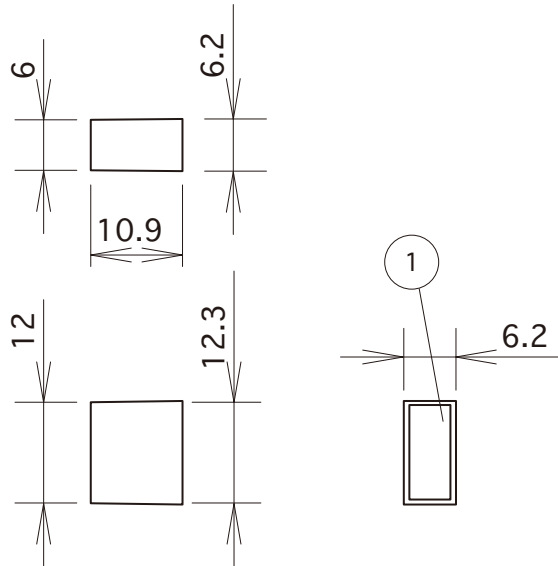

FLEX series**Luci FLEX α**
Luci Flat FLEX **OPTION PARTS**End cap for α Flat**Luci Pte. Ltd.**

2018.03.01

The specifications and prices are subject to change without prior notice. Unit Of Measure : mm

	Part Name	Material	Note	Drawing
1	End cap	Polycarbonate	Clear	
2				
3				
4				
5				
6				
7				
8				
9				

Spec	Environment : Indoors	Item Number
	Weight: - g	LFX-EC
	Unit: 10pcs/1bag	

Job/Project Name	Area/Location/Circuit No.
Product Code	Qty. Length(mm)