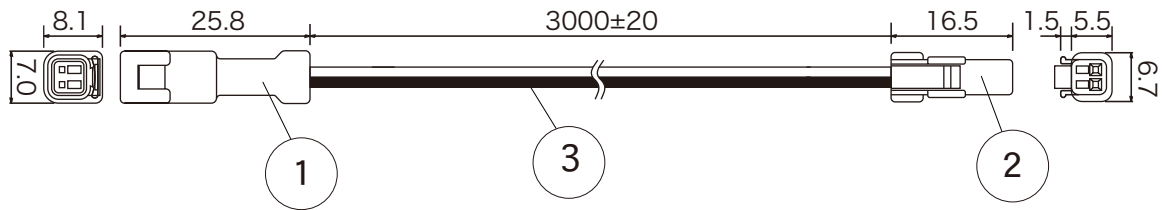

DC series**OPTION PARTS**

Outdoor cable 3M TR connector for FLEX

Luci Pte., Ltd.

2018.01.25

The specifications and prices are subject to change without prior notice. Unit Of Measure : mm

	Part Name	Material	Note	Drawing
1	Connector	Nylon	02T-JWPF-VSLE-S	
2	Connector	Nylon	02R-JWPF-VSLE-S	
3	Lead Wire		UL1007 AWG22	
4				
5				
6				
7				
8				
9				

Spec	Environment : Indoor	Item Number
	Attachments : -	CAD-3000-MEFE-O
	Weight : - g	

Job/Project Name	Area/Location/Circuit No.
Product Code	Qty. Length(mm)