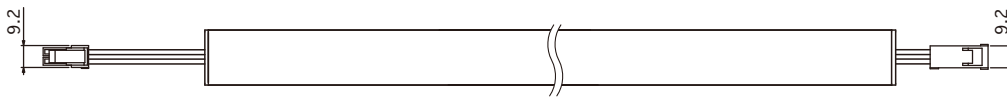

Side View 1

RECTA

Luci RECTA

Luci RECTA 800

Luci Pte., Ltd.

2018.02.15

Front View