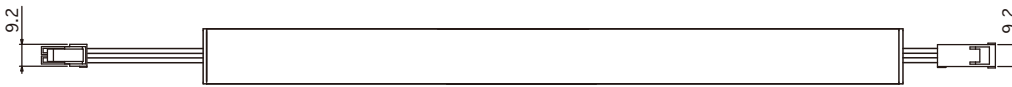

Side View 1

RECTA

Luci RECTA

Luci RECTA 300

Luci Pte., Ltd.

2018.02.15

Front View