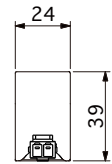

Side View 2

<p>Accessories : Mounting parts A (LTH-PTA) (2pcs included, 2pcs/1bag)</p>	<p>Option parts : Power supply cable 3000mm for SL connector (CAD-3000-MCRN-I)</p> <p>⚠ Check the label on the DC + side for polarity.</p> <p>Option parts : Joint cable 1000mm for SL connector (CAD-1000-MCFC-I)</p>
--	--