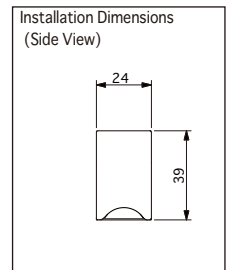

Unit Of Measure : mm

The specifications and prices are subject to change without prior notice.

Part Name	Material	Note	Drawing
1 Body	Aluminum, alumite treatment	Silver	
2 Side cover	Polycarbonate	Diffuser	
3 Cover	Polycarbonate	Diffuser	
4 Connector	Nylon	SLP-02V(JST) White	
5 Connector	Nylon	SLR-02VF(JST) White	
6 Mounting parts	Stainless steel	Silver	
7 Lead wire		UL1007 AWG20	
8			
9			

Spec	Item Number
Input voltage : DC24V	LRE-0705-N-DF-I LRE-0705-W-DF-I LRE-0705-WW-DF-I LRE-0705-L30-DF-I LRE-0705-L27-DF-I LRE-0705-L24-DF-I
Power consumption : 21.8W	
Weight : 310g	
Lamp fitting length(L) : 705mm	
Max. sets connectable : 3.3m	
Environment : Indoors (No Condensation)	
Attachments : Mounting parts A (LTH-PTA) (2pcs/1bag)	
Option parts : Power supply cable 3000mm, Joint cable 1000mm,	

Job/Project Name	Area/Location/Circuit No.
Product Code	Qty. Length(mm)