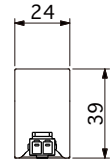

Job/Project Name	Area/Location/Circuit No.
Product Code	Qty. Length(mm)

**RECTA**

**Luci RECTA**

Luci RECTA 1000

Luci Pte., Ltd.

2018.02.15

Front View

Side View 1

Side View 2

<p>Accessories : Mounting parts A (LTH-PTA) (2pcs included, 2pcs/1bag)</p>	<p>Option parts : Power supply cable 3000mm for SL connector (CAD-3000-MCRN-I)</p> <p>⚠ Check the label on the DC + side for polarity.</p>
	<p>Option parts : Joint cable 1000mm for SL connector (CAD-1000-MCFC-I)</p>