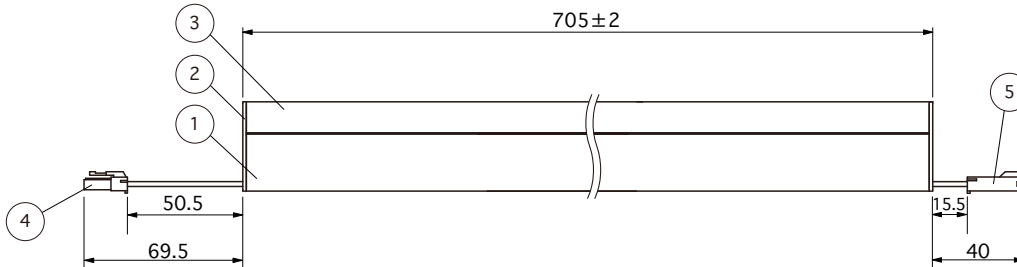

Side View 2

<p>Accessories : Mounting parts A (LTH-PTA) (2pcs included, 2pcs/1bag)</p>	<p>Option parts : Power supply cable 3000mm for SL connector (CAD-3000-MCRN-I)</p> <p>⚠ Check the label on the DC + side for polarity.</p> <p>Option parts : Joint cable 1000mm for SL connector (CAD-1000-MCFC-I)</p>
--	--