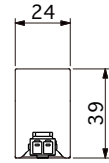

Side View 2

<p>Accessories : Mounting parts A (LTH-PTA) (2pcs included, 2pcs/1bag)</p>	<p>Option parts : Power supply cable 3000mm for SL connector (CAD-3000-MCRN-I)</p> <p>⚠ Check the label on the DC + side for polarity.</p> <p>Option parts : Joint cable 1000mm for SL connector (CAD-1000-MCFC-I)</p>
--	--