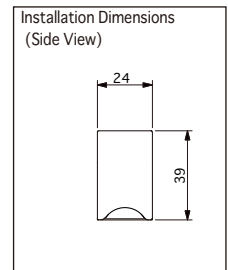

Side View 2

<p>Accessories : Mounting parts A (LTH-PTA) (2pcs included, 2pcs/1bag)</p>	<p>Option parts : Power supply cable 3000mm for SL connector (CAD-3000-MCRN-I)</p> <p>⚠ Check the label on the DC + side for polarity.</p> <p>Option parts : Joint cable 1000mm for SL connector (CAD-1000-MCFC-I)</p>
--	--