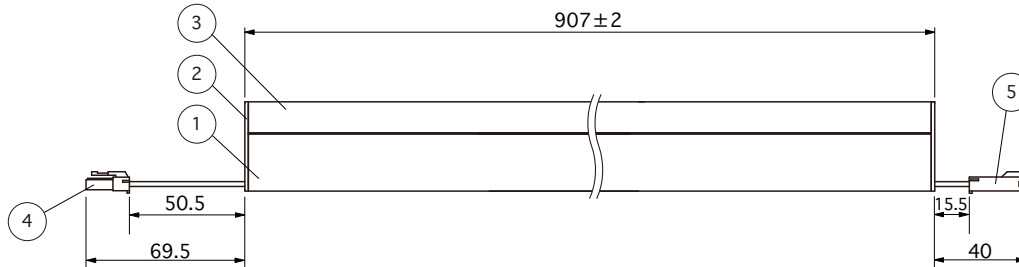

Job/Project Name	Area/Location/Circuit No.
Product Code	Qty. Length(mm)

**RECTA**

**Luci RECTA**

Luci RECTA 900

Luci Pte., Ltd.

2018.02.15

Front View

Side View 1

Side View 2

<p>Accessories : Mounting parts A (LTH-PTA) (2pcs included, 2pcs/1bag)</p>	<p>Option parts : Power supply cable 3000mm for SL connector (CAD-3000-MCRN-I)</p> <p>⚠ Check the label on the DC + side for polarity.</p> <p>Option parts : Joint cable 1000mm for SL connector (CAD-1000-MCFC-I)</p>
--	--