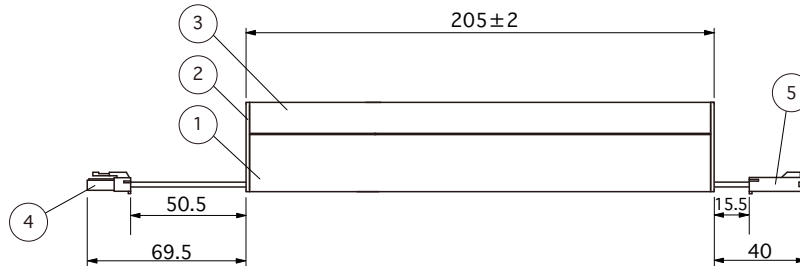

Spec	Item Number
Input voltage : DC24V	LRE-0103-N-DF-I LRE-0103-W-DF-I LRE-0103-WW-DF-I LRE-0103-L30-DF-I LRE-0103-L27-DF-I LRE-0103-L24-DF-I
Power consumption : 3.1W	
Weight : 50g	
Lamp fitting length(L) : 103mm	
Max. sets connectable : 3.3m	
Environment : Indoors ( No Condensation )	
Attachments : Mounting parts A (LTH-PTA) (2pcs/1bag)	
Option parts : Power supply cable 3000mm, Joint cable 1000mm,	

Side View 2

<p>Accessories : Mounting parts A (LTH-PTA) (2pcs included, 2pcs/1bag)</p>	<p>Option parts : Power supply cable 3000mm for SL connector (CAD-3000-MCRN-I)</p> <p>⚠ Check the label on the DC + side for polarity.</p> <p>Option parts : Joint cable 1000mm for SL connector (CAD-1000-MCFC-I)</p>
--	--