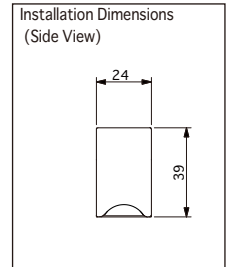

Side View 2

<p>Accessories : Mounting parts A (LTH-PTA) (2pcs included, 2pcs/1bag)</p>	<p>Option parts : Power supply cable 3000mm for SL connector (CAD-3000-MCRN-I)</p> <p>⚠ Check the label on the DC + side for polarity.</p> <p>Option parts : Joint cable 1000mm for SL connector (CAD-1000-MCFC-I)</p>
--	--