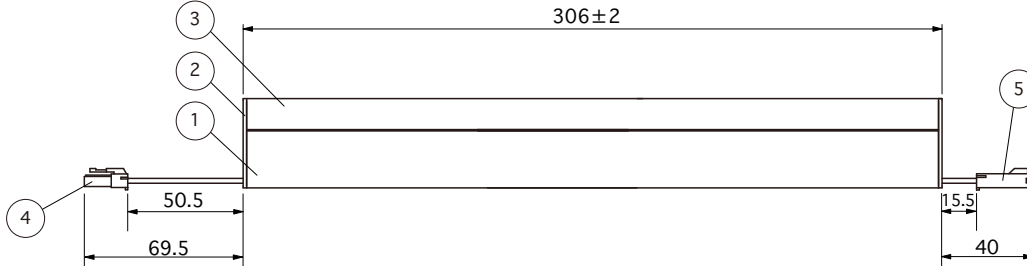

Side View 2

<p>Accessories : Mounting parts A (LTH-PTA) (2pcs included, 2pcs/1bag)</p>	<p>Option parts : Power supply cable 3000mm for SL connector (CAD-3000-MCRN-I)</p> <p>⚠ Check the label on the DC + side for polarity.</p> <p>Option parts : Joint cable 1000mm for SL connector (CAD-1000-MCFC-I)</p>
--	--