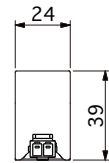

Spec	Item Number
Input voltage : DC24V	LRE-0604-N-DF-I LRE-0604-W-DF-I LRE-0604-WW-DF-I LRE-0604-L30-DF-I LRE-0604-L27-DF-I LRE-0604-L24-DF-I
Power consumption : 18.7W	
Weight : 260g	
Lamp fitting length(L) : 604mm	
Max. sets connectable : 3.3m	
Environment : Indoors ( No Condensation )	
Attachments : Mounting parts A (LTH-PTA) (2pcs/1bag)	
Option parts : Power supply cable 3000mm, Joint cable 1000mm,	

Side View 2

<p>Accessories : Mounting parts A (LTH-PTA) (2pcs included, 2pcs/1bag)</p>	<p>Option parts : Power supply cable 3000mm for SL connector (CAD-3000-MCRN-I)</p> <p>⚠ Check the label on the DC + side for polarity.</p> <p>Option parts : Joint cable 1000mm for SL connector (CAD-1000-MCFC-I)</p>
--	--