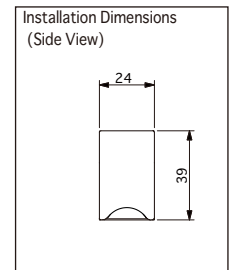

Unit Of Measure : mm

The specifications and prices are subject to change without prior notice.

Part Name	Material	Note	Drawing
1 Body	Aluminum, alumite treatment	Silver	
2 Side cover	Polycarbonate	Diffuser	
3 Cover	Polycarbonate	Diffuser	
4 Connector	Nylon	SLP-02V(JST) White	
5 Connector	Nylon	SLR-02VF(JST) White	
6 Mounting parts	Stainless steel	Silver	
7 Lead wire		UL1007 AWG20	
8			
9			

Spec	Item Number
Input voltage : DC24V	LRE-0103-N-DF-I LRE-0103-W-DF-I LRE-0103-WW-DF-I LRE-0103-L30-DF-I LRE-0103-L27-DF-I LRE-0103-L24-DF-I
Power consumption : 3.1W	
Weight : 50g	
Lamp fitting length(L) : 103mm	
Max. sets connectable : 3.3m	
Environment : Indoors (No Condensation)	
Attachments : Mounting parts A (LTH-PTA) (2pcs/1bag)	
Option parts : Power supply cable 3000mm, Joint cable 1000mm,	

Job/Project Name	Area/Location/Circuit No.
Product Code	Qty. Length(mm)