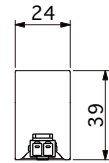

Side View 2

<p>Accessories : Mounting parts A (LTH-PTA) (2pcs included, 2pcs/1bag)</p>	<p>Option parts : Power supply cable 3000mm for SL connector (CAD-3000-MCRN-I)</p> <p>⚠ Check the label on the DC + side for polarity.</p> <p>Option parts : Joint cable 1000mm for SL connector (CAD-1000-MCFC-I)</p>
--	--