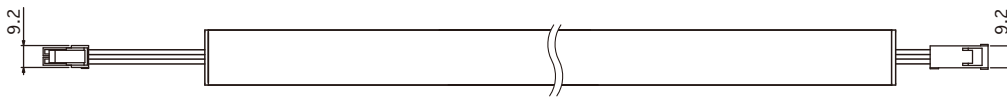

Side View 1

RECTA

Luci RECTA

Luci RECTA 600

Luci Pte., Ltd.

2018.02.15

Front View