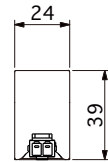

RECTA

Luci RECTA

Luci RECTA 400

Luci Pte., Ltd.

2018.02.15

Side View 2

Accessories : Mounting parts A (LTH-PTA) (2pcs included, 2pcs/1bag)	Option parts : Power supply cable 3000mm for SL connector (CAD-3000-MCRN-I) Option parts : Joint cable 1000mm for SL connector (CAD-1000-MCFC-I)

Unit Of Measure : mm

The specifications and prices are subject to change without prior notice.

Part Name	Material	Note	Drawing
1 Body	Aluminum, alumite treatment	Silver	
2 Side cover	Polycarbonate	Diffuser	
3 Cover	Polycarbonate	Diffuser	
4 Connector	Nylon	SLP-02V(JST) White	
5 Connector	Nylon	SLR-02VF(JST) White	
6 Mounting parts	Stainless steel	Silver	
7 Lead wire		UL1007 AWG20	
8			
9			

Spec	Item Number
Input voltage : DC24V	LRE-0407-N-DF-I LRE-0407-W-DF-I LRE-0407-WW-DF-I LRE-0407-L30-DF-I LRE-0407-L27-DF-I LRE-0407-L24-DF-I
Power consumption : 12.5W	
Weight : 180g	
Lamp fitting length(L) : 407mm	
Max. sets connectable : 3.3m	
Environment : Indoors (No Condensation)	
Attachments : Mounting parts A (LTH-PTA) (2pcs/1bag)	
Option parts : Power supply cable 3000mm, Joint cable 1000mm,	

Job/Project Name	Area/Location/Circuit No.
Product Code	Qty. Length(mm)