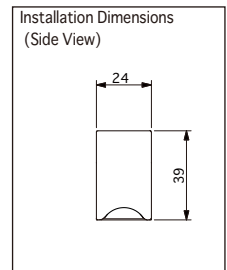

Unit Of Measure : mm

The specifications and prices are subject to change without prior notice.

	Part Name	Material	Note	Drawing
1	Body	Aluminum, alumite treatment	Silver	
2	Side cover	Polycarbonate	Diffuser	
3	Cover	Polycarbonate	Diffuser	
4	Connector	Nylon	SLP-02V(JST) White	
5	Connector	Nylon	SLR-02VF(JST) White	
6	Mounting parts	Stainless steel	Silver	
7	Lead wire		UL1007 AWG20	
8				
9				

Spec	Input voltage : DC24V	Light Source color :	Item Number
Power consumption : 6.2W		Natural white : N : 5000K (476 lm/ Ra 92)	LRE-0205-N-DF-I LRE-0205-W-DF-I LRE-0205-WW-DF-I LRE-0205-L30-DF-I LRE-0205-L27-DF-I LRE-0205-L24-DF-I
Weight : 90g		White : W : 4000K (476 lm/ Ra 92)	
Lamp fitting length(L) : 205mm		Warm white 3500K : WW : 3500K (460 lm/ Ra 93)	
Max. sets connectable : 3.3m		Warm white 3000K : L30 : 3000K (445 lm/ Ra 94)	
Environment : Indoors (No Condensation)		Warm white 2700K : L27 : 2700K (430 lm/ Ra 93)	
Attachments : Mounting parts A (LTH-PTA) (2pcs/1bag)		Warm white 2400K : L24 : 2400K (399 lm/ Ra 93)	
Option parts : Power supply cable 3000mm,			
Joint cable 1000mm,			

Job/Project Name	Area/Location/Circuit No.		
Product Code	Qty.	Length(mm)