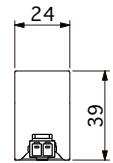

Job/Project Name	Area/Location/Circuit No.
Product Code	Qty. Length(mm)

**RECTA**

**Luci RECTA**

Luci RECTA 900

Luci Pte., Ltd.

2018.02.15

Front View

Side View 1

Side View 2

<p>Accessories : Mounting parts A (LTH-PTA) (2pcs included, 2pcs/1bag)</p>	<p>Option parts : Power supply cable 3000mm for SL connector (CAD-3000-MCRN-I)</p> <p>⚠ Check the label on the DC + side for polarity.</p> <p>Option parts : Joint cable 1000mm for SL connector (CAD-1000-MCFC-I)</p>
--	--