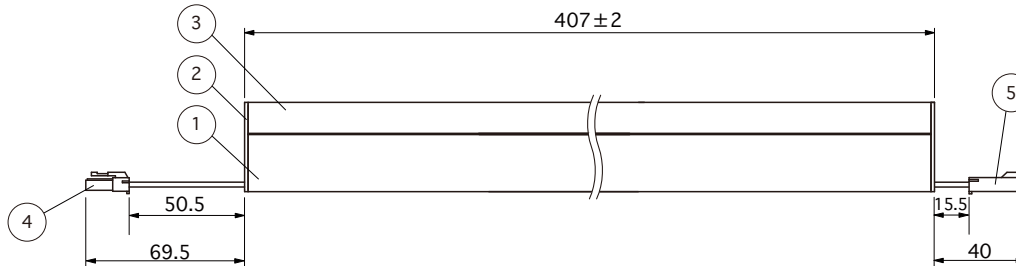

Spec	Item Number
Input voltage : DC24V	LRE-0306-N-DF-I LRE-0306-W-DF-I LRE-0306-WW-DF-I LRE-0306-L30-DF-I LRE-0306-L27-DF-I LRE-0306-L24-DF-I
Power consumption : 9.3W	
Weight : 140g	
Lamp fitting length(L) : 306mm	
Max. sets connectable : 3.3m	
Environment : Indoors ( No Condensation )	
Attachments : Mounting parts A (LTH-PTA) (2pcs/1bag)	
Option parts : Power supply cable 3000mm, Joint cable 1000mm,	

Side View 2

<p>Accessories : Mounting parts A (LTH-PTA) (2pcs included, 2pcs/1bag)</p>	<p>Option parts : Power supply cable 3000mm for SL connector (CAD-3000-MCRN-I)</p> <p>Option parts : Joint cable 1000mm for SL connector (CAD-1000-MCFC-I)</p>
--	--