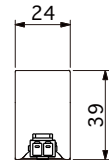

Spec	Item Number
Input voltage : DC24V	LRE-0103-N-DF-I LRE-0103-W-DF-I LRE-0103-WW-DF-I LRE-0103-L30-DF-I LRE-0103-L27-DF-I LRE-0103-L24-DF-I
Power consumption : 3.1W	
Weight : 50g	
Lamp fitting length(L) : 103mm	
Max. sets connectable : 3.3m	
Environment : Indoors ( No Condensation )	
Attachments : Mounting parts A (LTH-PTA) (2pcs/1bag)	
Option parts : Power supply cable 3000mm, Joint cable 1000mm,	

Side View 2

<p>Accessories : Mounting parts A (LTH-PTA) (2pcs included, 2pcs/1bag)</p>	<p>Option parts : Power supply cable 3000mm for SL connector (CAD-3000-MCRN-I)</p> <p>⚠ Check the label on the DC + side for polarity.</p> <p>Option parts : Joint cable 1000mm for SL connector (CAD-1000-MCFC-I)</p>
--	--