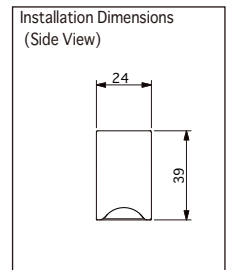

Unit Of Measure : mm

The specifications and prices are subject to change without prior notice.

Part Name	Material	Note	Drawing
1 Body	Aluminum, alumite treatment	Silver	
2 Side cover	Polycarbonate	Diffuser	
3 Cover	Polycarbonate	Diffuser	
4 Connector	Nylon	SLP-02V(JST) White	
5 Connector	Nylon	SLR-02VF(JST) White	
6 Mounting parts	Stainless steel	Silver	
7 Lead wire		UL1007 AWG20	
8			
9			

Spec	Item Number
Input voltage : DC24V	LRE-0407-N-DF-I LRE-0407-W-DF-I LRE-0407-WW-DF-I LRE-0407-L30-DF-I LRE-0407-L27-DF-I LRE-0407-L24-DF-I
Power consumption : 12.5W	
Weight : 180g	
Lamp fitting length(L) : 407mm	
Max. sets connectable : 3.3m	
Environment : Indoors (No Condensation)	
Attachments : Mounting parts A (LTH-PTA) (2pcs/1bag)	
Option parts : Power supply cable 3000mm, Joint cable 1000mm,	

Job/Project Name	Area/Location/Circuit No.
Product Code	Qty. Length(mm)