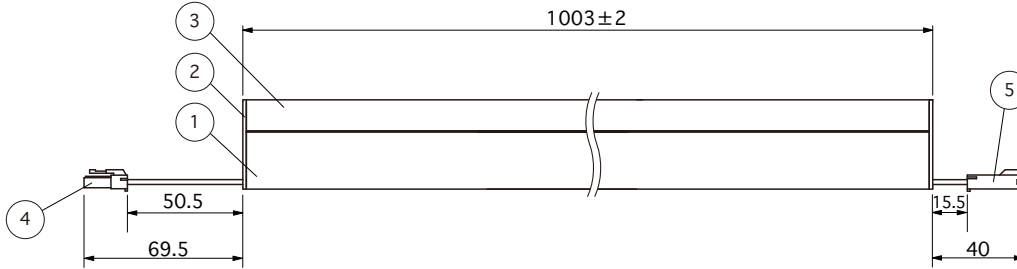

Job/Project Name	Area/Location/Circuit No.
Product Code	Qty. Length(mm)

**RECTA**

**Luci RECTA**

Luci RECTA 1000

Luci Pte., Ltd.

2018.02.15

Front View

Side View 1

Side View 2

<p>Accessories : Mounting parts A (LTH-PTA) (2pcs included, 2pcs/1bag)</p>	<p>Option parts : Power supply cable 3000mm for SL connector (CAD-3000-MCRN-I)</p> <p>⚠ Check the label on the DC + side for polarity.</p>
	<p>Option parts : Joint cable 1000mm for SL connector (CAD-1000-MCFC-I)</p>