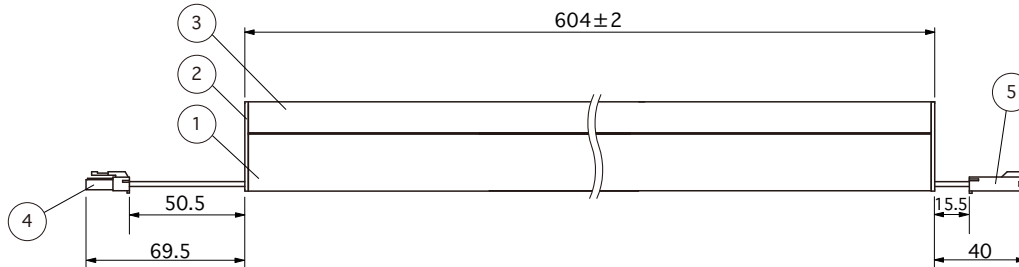

Side View 2

<p>Accessories : Mounting parts A (LTH-PTA) (2pcs included, 2pcs/1bag)</p>	<p>Option parts : Power supply cable 3000mm for SL connector (CAD-3000-MCRN-I)</p> <p>⚠ Check the label on the DC + side for polarity.</p> <p>Option parts : Joint cable 1000mm for SL connector (CAD-1000-MCFC-I)</p>
--	--