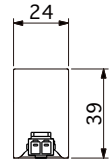

Side View 2

<p>Accessories : Mounting parts A (LTH-PTA) (2pcs included, 2pcs/1bag)</p>	<p>Option parts : Power supply cable 3000mm for SL connector (CAD-3000-MCRN-I)</p> <p>⚠ Check the label on the DC + side for polarity.</p> <p>Option parts : Joint cable 1000mm for SL connector (CAD-1000-MCFC-I)</p>
--	--