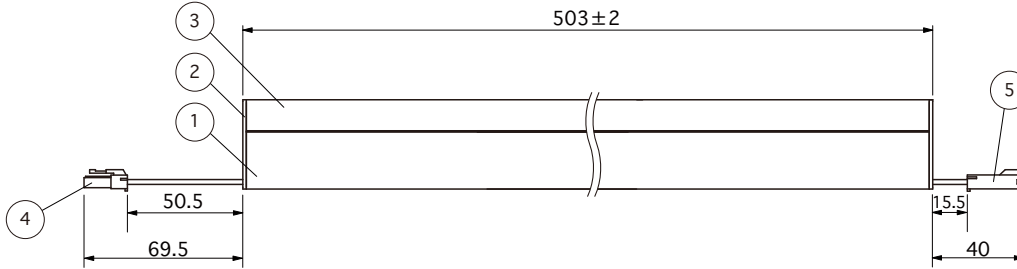

Spec	Item Number
Input voltage : DC24V	LRE-0407-N-DF-I LRE-0407-W-DF-I LRE-0407-WW-DF-I LRE-0407-L30-DF-I LRE-0407-L27-DF-I LRE-0407-L24-DF-I
Power consumption : 12.5W	
Weight : 180g	
Lamp fitting length(L) : 407mm	
Max. sets connectable : 3.3m	
Environment : Indoors ( No Condensation )	
Attachments : Mounting parts A (LTH-PTA) (2pcs/1bag)	
Option parts : Power supply cable 3000mm, Joint cable 1000mm,	

Side View 2

<p>Accessories : Mounting parts A (LTH-PTA) (2pcs included, 2pcs/1bag)</p>	<p>Option parts : Power supply cable 3000mm for SL connector (CAD-3000-MCRN-I)</p> <p>⚠ Check the label on the DC + side for polarity.</p> <p>Option parts : Joint cable 1000mm for SL connector (CAD-1000-MCFC-I)</p>
--	--