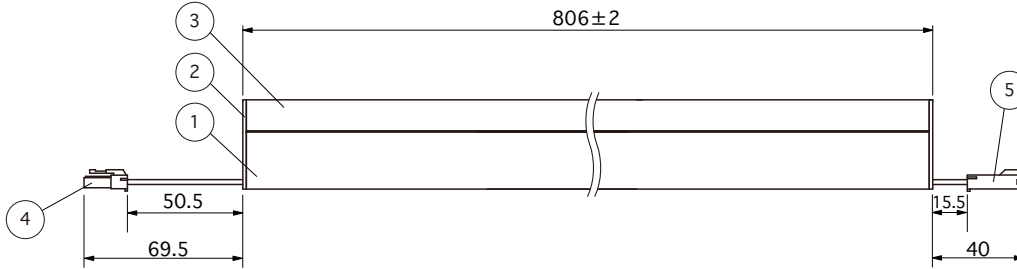

Side View 2

<p>Accessories : Mounting parts A (LTH-PTA) (2pcs included, 2pcs/1bag)</p>	<p>Option parts : Power supply cable 3000mm for SL connector (CAD-3000-MCRN-I)</p> <p>⚠ Check the label on the DC + side for polarity.</p> <p>Option parts : Joint cable 1000mm for SL connector (CAD-1000-MCFC-I)</p>
--	--