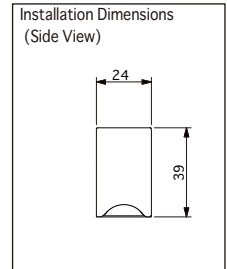

Unit Of Measure : mm

The specifications and prices are subject to change without prior notice.

	Part Name	Material	Note	Drawing
1	Body	Aluminum, alumite treatment	Silver	
2	Side cover	Polycarbonate	Diffuser	
3	Cover	Polycarbonate	Diffuser	
4	Connector	Nylon	SLP-02V(JST) White	
5	Connector	Nylon	SLR-02VF(JST) White	
6	Mounting parts	Stainless steel	Silver	
7	Lead wire		UL1007 AWG20	
8				
9				

Spec	Input voltage : DC24V	Light Source color :	Item Number
Power consumption :	15.6W	Natural white : N : 5000K (1190 lm/ Ra 92)	LRE-0503-N-DF-I LRE-0503-W-DF-I LRE-0503-WW-DF-I LRE-0503-L30-DF-I LRE-0503-L27-DF-I LRE-0503-L24-DF-I
Weight :	220g	White : W : 4000K (1190 lm/ Ra 92)	
Lamp fitting length(L) :	503mm	Warm white 3500K : WW : 3500K (1151 lm/ Ra 93)	
Max. sets connectable :	3.3m	Warm white 3000K : L30 : 3000K (1113 lm/ Ra 94)	
Environment :	Indoors (No Condensation)	Warm white 2700K : L27 : 2700K (1075 lm/ Ra 93)	
Attachments :	Mounting parts A (LTH-PTA) (2pcs/1bag)	Warm white 2400K : L24 : 2400K (998 lm/ Ra 93)	
Option parts :	Power supply cable 3000mm,		
	Joint cable 1000mm,		

Job/Project Name	Area/Location/Circuit No.
Product Code	Qty. Length(mm)