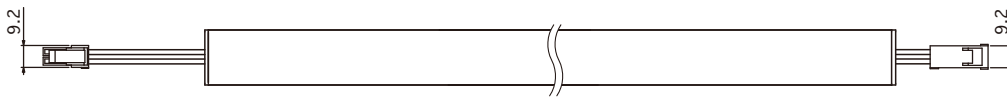

Side View 1

RECTA

Luci RECTA

Luci RECTA 500

Luci Pte., Ltd.

2018.02.15

Front View