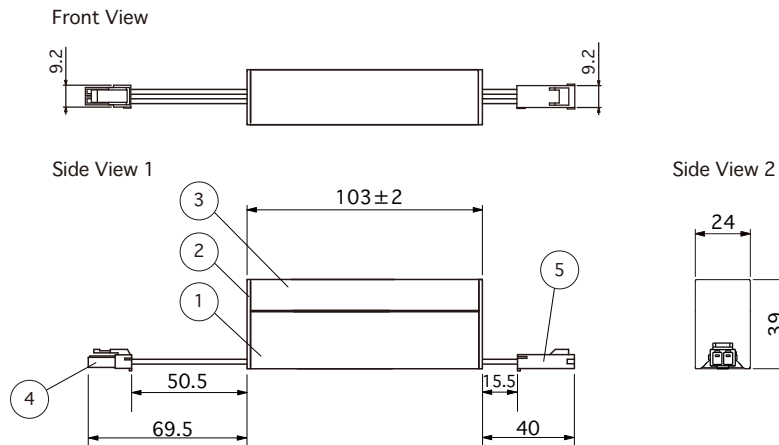

RECTA

Luci RECTA

Luci RECTA 100

Luci Pte., Ltd.

2018.02.15

Accessories : Mounting parts A (LTH-PTA) (2pcs included, 2pcs/1bag)	Option parts : Power supply cable 3000mm for SL connector (CAD-3000-MCRN-I)
	Option parts : Joint cable 1000mm for SL connector (CAD-1000-MCFC-I)