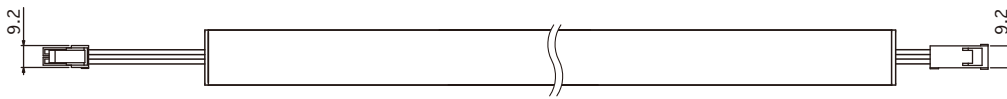

Job/Project Name	Area/Location/Circuit No.
Product Code	Qty. Length(mm)

**RECTA**

**Luci RECTA**

Luci RECTA 1000

Luci Pte., Ltd.

2018.02.15

Front View

Side View 1

Side View 2

<p>Accessories : Mounting parts A (LTH-PTA) (2pcs included, 2pcs/1bag)</p>	<p>Option parts : Power supply cable 3000mm for SL connector (CAD-3000-MCRN-I)</p> <p>⚠ Check the label on the DC + side for polarity.</p>
	<p>Option parts : Joint cable 1000mm for SL connector (CAD-1000-MCFC-I)</p>